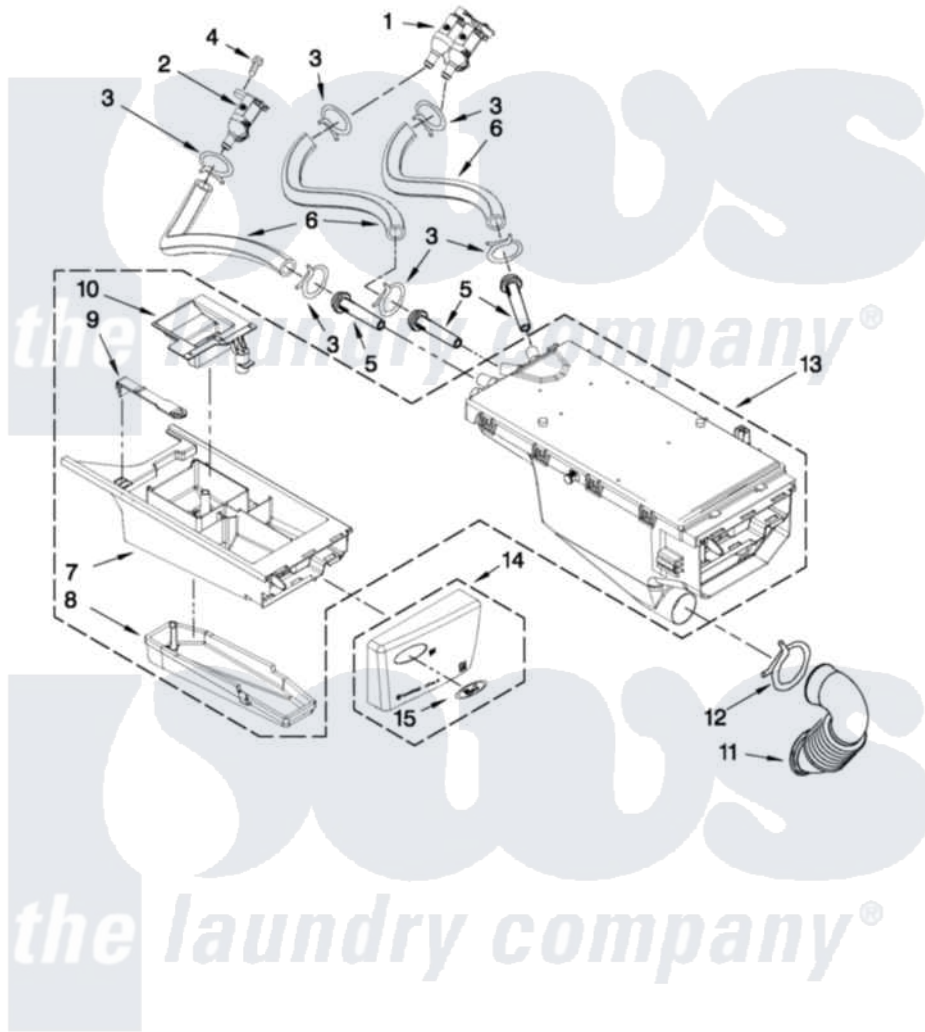

# Whirlpool WFW9250WL02 04 - DISPENSER PARTS

## DISPENSER PARTS

For Models: WFW9250WW02, WFW9250WR02, WFW9250WL02  
(White) (Red) (Silver)

FOR ORDERING INFORMATION REFER TO PARTS PRICE LIST

W10395523

5

[Whirlpool Residential Whirlpool WFW9250WL02 Washer Parts](#) Parts Diagram 04 - DISPENSER PARTS  
Click on the part number to view part

Item	Original Part Number	Replaced By	Status	Part Description
1	<a href="#">W10212596</a>			Valve, Water Inlet
2	<a href="#">W10212598</a>			Valve, Water Inlet
3	370450	<a href="#">596669</a>		Clamp, Manifold
4	8540513	<a href="#">8182214</a>		Screw
5	<a href="#">8183181</a>			Nozzle, Inlet
6	<a href="#">W10212611</a>			Hose, Valve To Dispenser
7	<a href="#">8540402</a>			Drawer, Detergent
8	<a href="#">8540399</a>			Cover, Detergent Drawer
9	W10003170	<a href="#">8181721</a>		Hook, Drawer
10	<a href="#">8540429</a>			Siphon, Bleach/Softener
11	<a href="#">8540063</a>			Hose, Dispenser To Tub
12	<a href="#">8281276</a>			Clamp, Hose
13	W10212602	<a href="#">W10399327</a>		Dispenser, Complete
14	<a href="#">W10212806</a>			Handle, Drawer
"	<a href="#">W10253396</a>			Handle, Drawer
"	<a href="#">W10253394</a>			Handle, Drawer