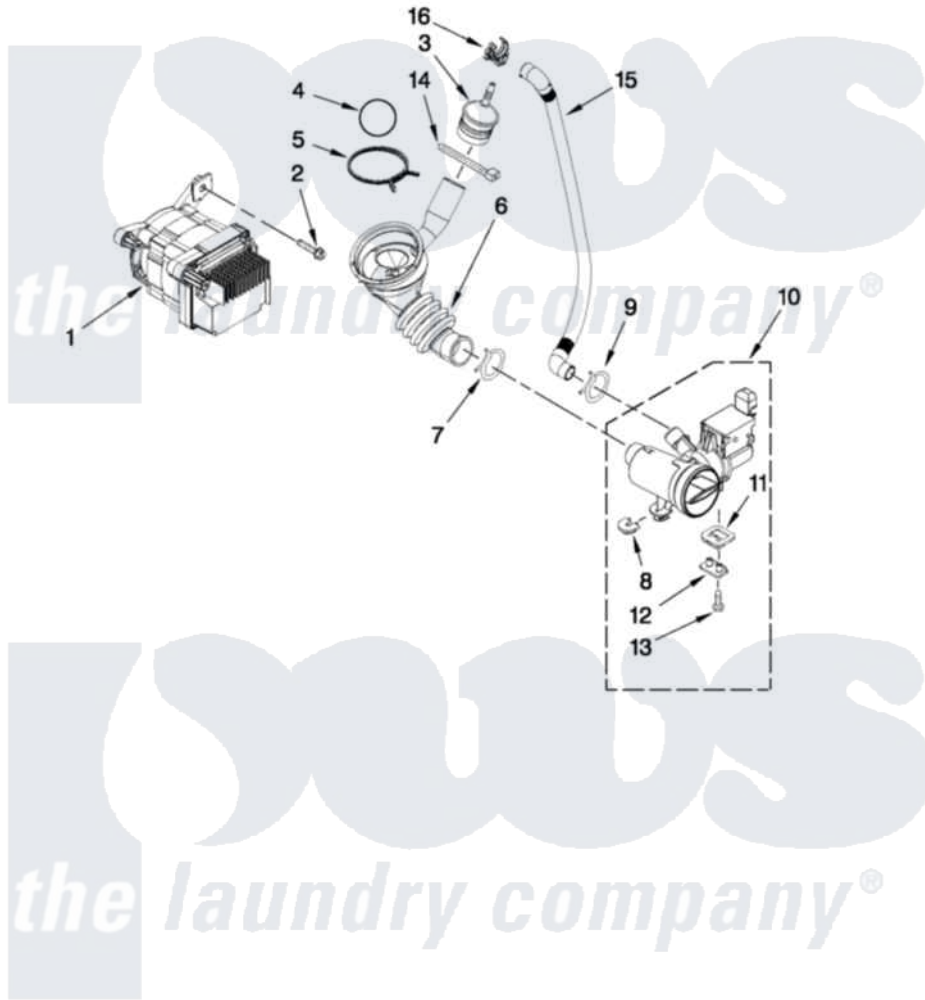

# Whirlpool WFW9250WL02 05 - PUMP AND MOTOR PARTS

## PUMP AND MOTOR PARTS

For Models: WFW9250WW02, WFW9250WR02, WFW9250WL02  
(White) (Red) (Silver)

FOR ORDERING INFORMATION REFER TO PARTS PRICE LIST

6

W10395523

Whirlpool [Residential Whirlpool WFW9250WL02 Washer Parts](#) Parts Diagram 05 - PUMP AND MOTOR PARTS

Click on the part number to view part

Item	Original Part Number	Replaced By	Status	Part Description
1	<a href="#">W10315848</a>			Motor, Drive
2	<a href="#">8540134</a>			Bolt, Motor
3	8540180	<a href="#">W10405608</a>		Air Trap
4	<a href="#">8540013</a>			Ball
5	8181734	<a href="#">696392</a>		Hose Clamp
6	<a href="#">8540012</a>			Hose, Tub To Pump
7	370448	<a href="#">616099</a>		Clamp
8	<a href="#">W10034820</a>			Foot, Rubber
9	W10245724	<a href="#">285655</a>		Clamp, Hose
10	<a href="#">W10130913</a>			Pump
11	<a href="#">W10034830</a>			Foot, Rubber
12	<a href="#">8540033</a>			Cap, Right Foot
13	<a href="#">8533964</a>			Screw, 10-16 X 1.25
14	3429563	<a href="#">2205813</a>		Strap
15	<a href="#">W10272563</a>			Hose, Drain- Inner
16	W10003290	<a href="#">8182209</a>		Retainer, Drain Hose