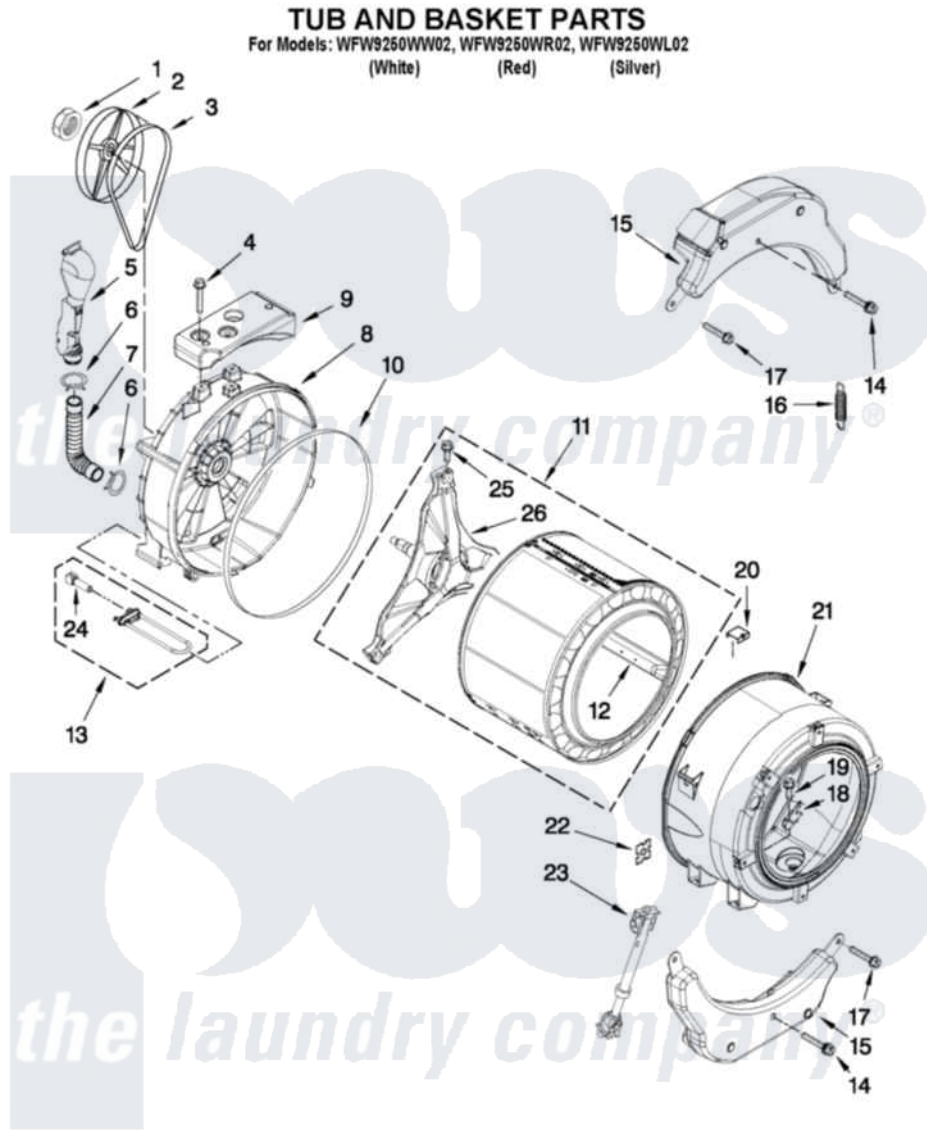

# Whirlpool WFW9250WL02 06 - TUB AND BASKET PARTS

W10395523

FOR ORDERING INFORMATION REFER TO PARTS PRICE LIST

7

Whirlpool [Residential Whirlpool WFW9250WL02 Washer Parts](#) Parts Diagram 06 - TUB AND BASKET PARTS  
 Click on the part number to view part

Item	Original Part Number	Replaced By	Status	Part Description
1	8533999	<a href="#">W10283361</a>		Nut, Pulley
2	<a href="#">8540088C</a>			Pulley
3	<a href="#">8540101</a>			Belt, Drive
4	<a href="#">W10246531</a>			Screw, Rear Counterweight
5	<a href="#">W10142720</a>			Pipe, Ventilation
6	8540010	<a href="#">W10208156</a>		Clamp
7	<a href="#">8540019</a>			Hose, Exhaust
8	W10200752	<a href="#">W10285623</a>		Tub-Outer
9	<a href="#">W10200747</a>			Counterweight, Rear
10	8540090	<a href="#">W10111158</a>		Gasket
11	<a href="#">W10202459</a>			Basket, Complete
12	<a href="#">8540360</a>			Baffle, Tub
13	W10253993	<a href="#">8182666</a>		Element, Heating
14	<a href="#">W10259288</a>			Bolt Assembly, Counterweight Center Hole
15	<a href="#">W10223198</a>			Counterweight, Front
16	W10010360	<a href="#">280159</a>		Spring

17	W10094780	<a href="#">W10182109</a>	Screw-Kit
18	<a href="#">8540322</a>		Bracket, Heating Element
19	8540880	<a href="#">8182214</a>	Screw
20	<a href="#">8540092</a>		Clamp, Tub
21	W10289874	<a href="#">W10305749</a>	Tub-Outer
22	8540072	<a href="#">8182512</a>	Nut, Push-In
23	<a href="#">W10015830</a>		Shock Absorber
24	W10176659	<a href="#">8181705</a>	Ntc
25	<a href="#">8540382</a>		Screw
26	<a href="#">W10202464</a>		Crosspiece Assembly