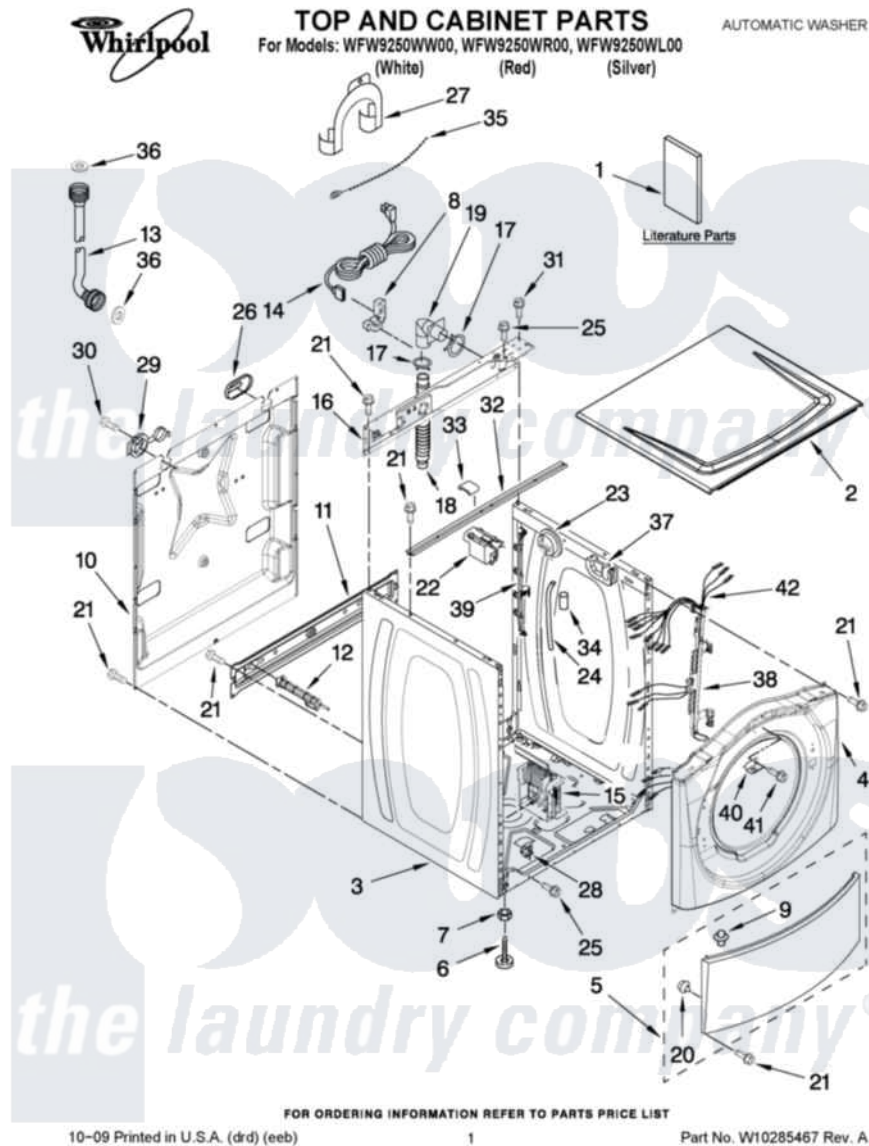

Whirlpool WFW9250WR00 01 - TOP AND CABINET PARTS

Whirlpool [Residential Whirlpool WFW9250WR00 Washer Parts](#) Parts Diagram 01 - TOP AND CABINET PARTS
 Click on the part number to view part

Item	Original Part Number	Replaced By	Status	Part Description
1	W10275729		Not Available	USE & CARE GUIDE
"	W10252711		Not Available	TECH SHEET
"	W10252712		Not Available	ENERGY GUIDE
2	8540716	W10303994		Top
"	W10255321	W10303996		Top
"	W10255320	W10303995		Top
3	W10245758	W10410294		Cabinet
"	W10251612			Cabinet
"	W10251611	W10410323		Cabinet
4	8540572	8540746		Panel
"	W10255252			Panel, Front
"	W10255251			Panel, Front
5	8540813	8540664		Toe Panel
"	W10254154	W10254157		Panel
"	W10254153			Toe Panel
6	W10245373			Foot, Leveling

7	3359452		Nut, Lock
8	W10110676	8182635	Strain Relief
9	8518891		Rivet
10	W10258341		Panel, Rear
11	W10189657		Brace, Transport
12	W10251449	W10285622	Bolt
13	W10194208	89503	Hose-Inlet
"	8571378	89503	Hose-Inlet
14	W10205499		Cord, Power
15	W10289776	W10384843	Motor Control Unit
16	W10244560		Brace, Rear
17	356138		Clamp, Hose
18	W10003280	8181737	Hose, Drain
19	W10003260	8181738	Connector, Hose Outlet
20	238614		Bumper And Isolation
21	W10015090	489442	Screw 3 2217757 Roller, Front
22	8540230	W10339736	Filter, Interference
23	W10163980		Switch, Pressure
24	8540294		Hose, Pressure Switch
25	8540479		Screw, Grounding
26	8540268		Cover, Transport
27	8540021	W10280024	U-Bend, Drain Hose
28	W10085220		Microswitch
29	8540728	8182699	Grommet, Cord Support
30	8540727	8182201	Screw, 3 X 8 mm
31	8540329		Screw, 8-18 X 7/16
32	8540720		Brace, Top
33	8283273		Damper, Brace
34	2161302	2162499	Sleeve, Suction Line
35	3347868	W10339879	Tie, Cable
36	3976300	16123	Washer Inlet-Hose Miscellaneous Parts Must be Ordered Separately.
37	8540644		Bracket-Suspension Spring
38	W10168546		Harness Channel, Side Front
39	W10168547		Harness Channel, Side Rear
40	8540669		Bracket, Console Retainer
41	8533954	98006631	Screw
42	W10239821		Harness, Wiring