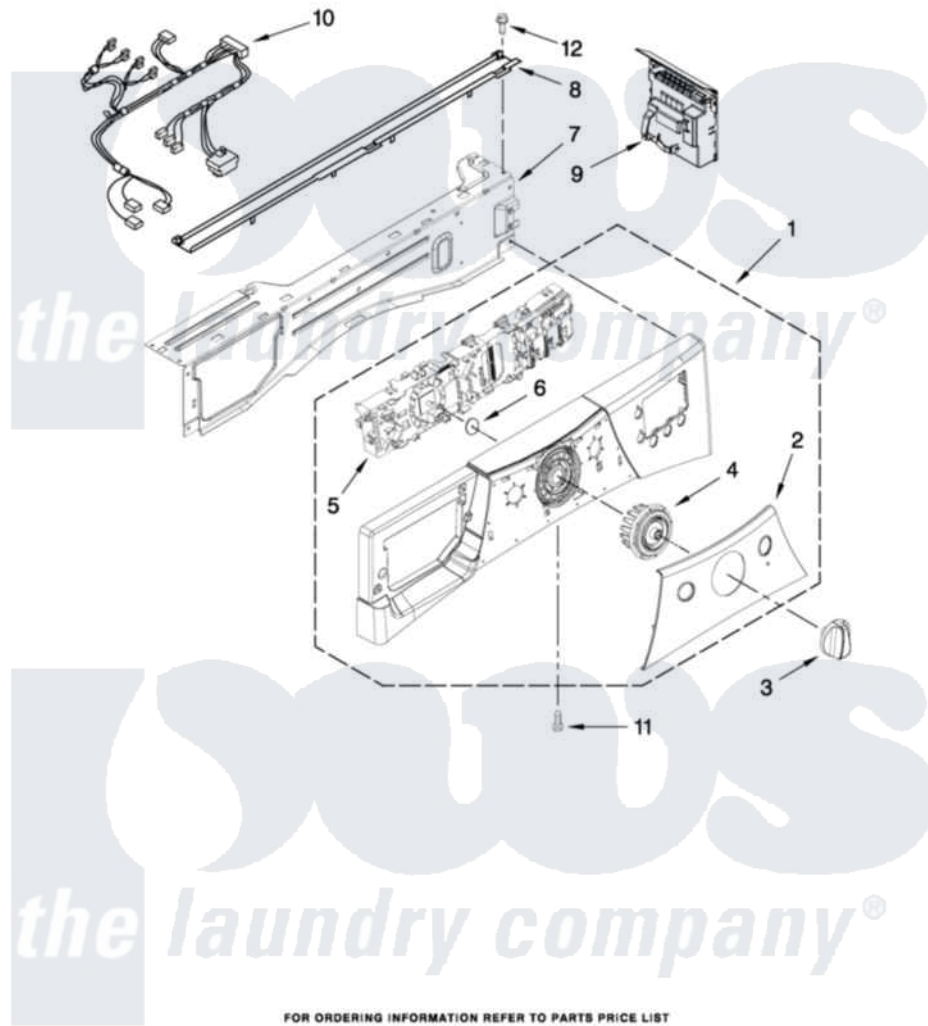

Whirlpool WFW9250WR00 03 - CONTROL PANEL PARTS

CONTROL PANEL PARTS

For Models: WFW9250WW00 (White), WFW9250WR00 (Red), WFW9250WL00 (Silver)

FOR ORDERING INFORMATION REFER TO PARTS PRICE LIST

4

W10285467

[Whirlpool Residential Whirlpool WFW9250WR00 Washer Parts](#) Parts Diagram 03 - CONTROL PANEL PARTS
 Click on the part number to view part

Item	Original Part Number	Replaced By	Status	Part Description
1	W10212726	W10325313		Console
"	W10253387			Console
"	W10253386	W10325314		Console
2	W10237305			Cover, Center
"	W10272152			Cover, Center
"	W10272146			Cover, Center
3	W10215781			Knob Assembly
"	W10247262			Knob Assembly
4	W10237301			Cycle, Light Guide
5	W10212769	W10402922		Control-Elec
6	8572039			Seal, User Interface
7	W10240776			Brace, Top Front
8	8540839			Channel, Water
9	W10299981			Microcomputer, Machine Control
10	W10233003			Harness, Wiring
11	8540282	8181661		Screw, Actuator