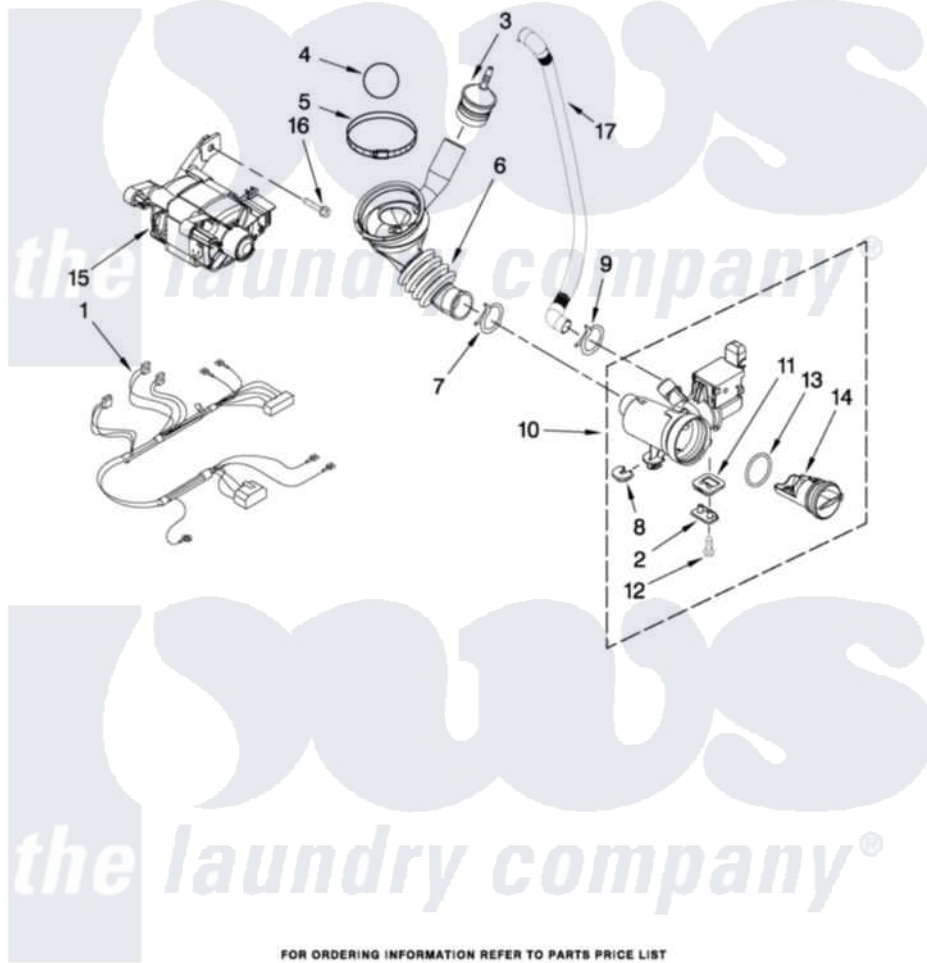

Whirlpool WFW9250WR00 05 - PUMP AND MOTOR PARTS

PUMP AND MOTOR PARTS

For Models: WFW9250WW00, WFW9250WR00, WFW9250WL00
(White) (Red) (Silver)

FOR ORDERING INFORMATION REFER TO PARTS PRICE LIST

6

W10285467

Whirlpool [Residential Whirlpool WFW9250WR00 Washer Parts](#) Parts Diagram 05 - PUMP AND MOTOR PARTS

Click on the part number to view part

Item	Original Part Number	Replaced By	Status	Part Description
1	W10201879			Harness, Motor
2	8540033			Cap, Right Foot
3	8540180	W10405608		Air Trap
4	8540013			Ball
5	8540008			Clamp
6	8540012			Hose, Tub To Pump
7	370448	616099		Clamp
8	W10034820			Foot, Rubber
9	W10245724	285655		Clamp, Hose
10	W10130913			Pump
11	W10034830			Foot, Rubber
12	8533964			Screw, 10-16 X 1.25
13	8540025	W10130913		Pump
14	8540996	W10130913		Pump
15	W10171902			Motor, Drive
16	8540134			Bolt, Motor