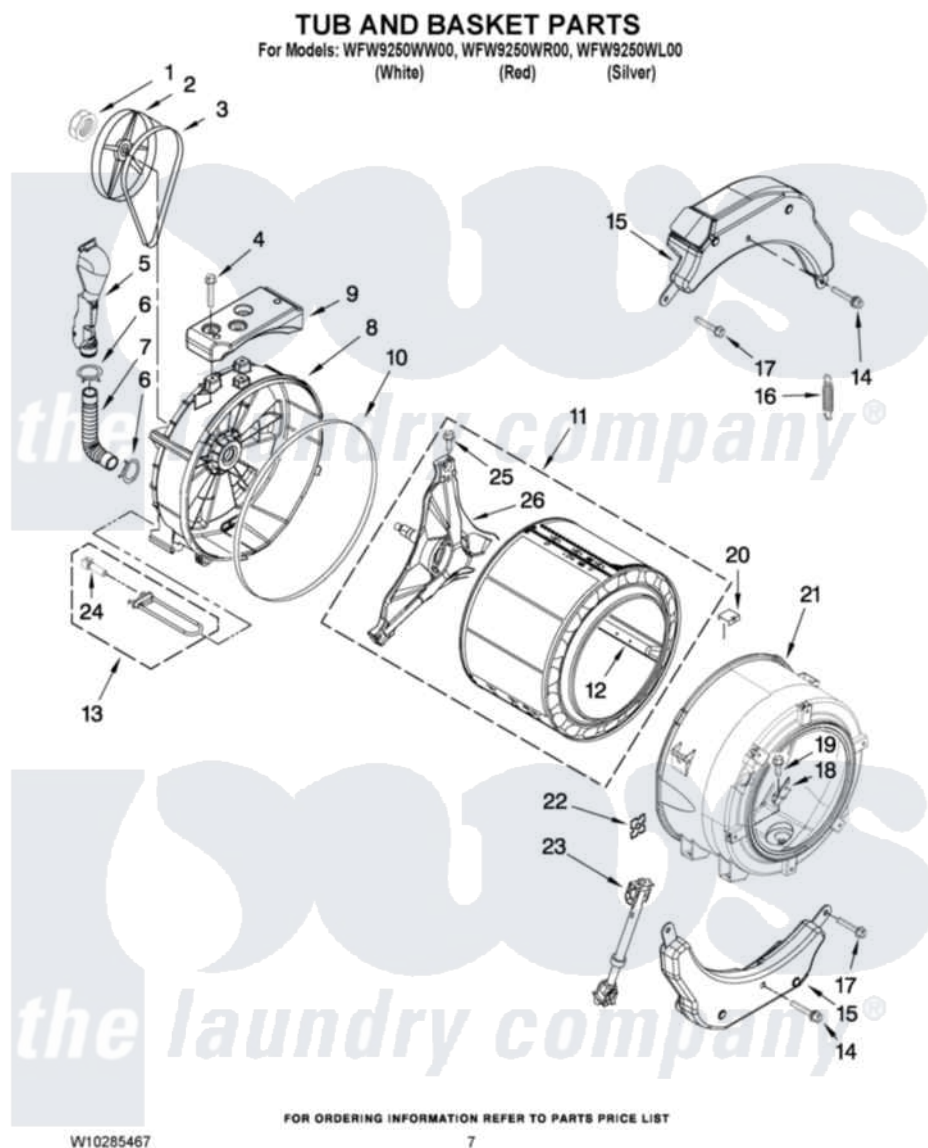

Whirlpool WFW9250WR00 06 - TUB AND BASKET PARTS

Whirlpool [Residential Whirlpool WFW9250WR00 Washer Parts](#) Parts Diagram 06 - TUB AND BASKET PARTS
Click on the part number to view part

Item	Original Part Number	Replaced By	Status	Part Description
1	8533999	W10283361		Nut, Pulley
2	8540088C			Pulley
3	8540101			Belt, Drive
4	W10246531			Screw, Rear Counterweight
5	W10142720			Pipe, Ventilation
6	8540010	W10208156		Clamp
7	8540019			Hose, Exhaust
8	W10200752	W10285623		Tub-Outer
9	W10200747			Counterweight, Rear
10	8540090	W10111158		Gasket
11	W10202459			Basket, Complete
12	8540360			Baffle, Tub
13	W10253993	8182666		Element, Heating
14	W10259288			Bolt Assembly, Counterweight Center Hole
15	W10223198			Counterweight, Front
16	W10010360	280159		Spring

17	W10094780	W10182109	Screw-Kit
18	8540322		Bracket, Heating Element
19	8540880	8182214	Screw
20	8540092		Clamp, Tub
21	W10289874	W10305749	Tub-Outer
22	8540072	8182512	Nut, Push-In
23	W10015830		Shock Absorber
24	W10176659	8181705	Ntc
25	8540382		Screw
26	W10202464		Crosspiece Assembly