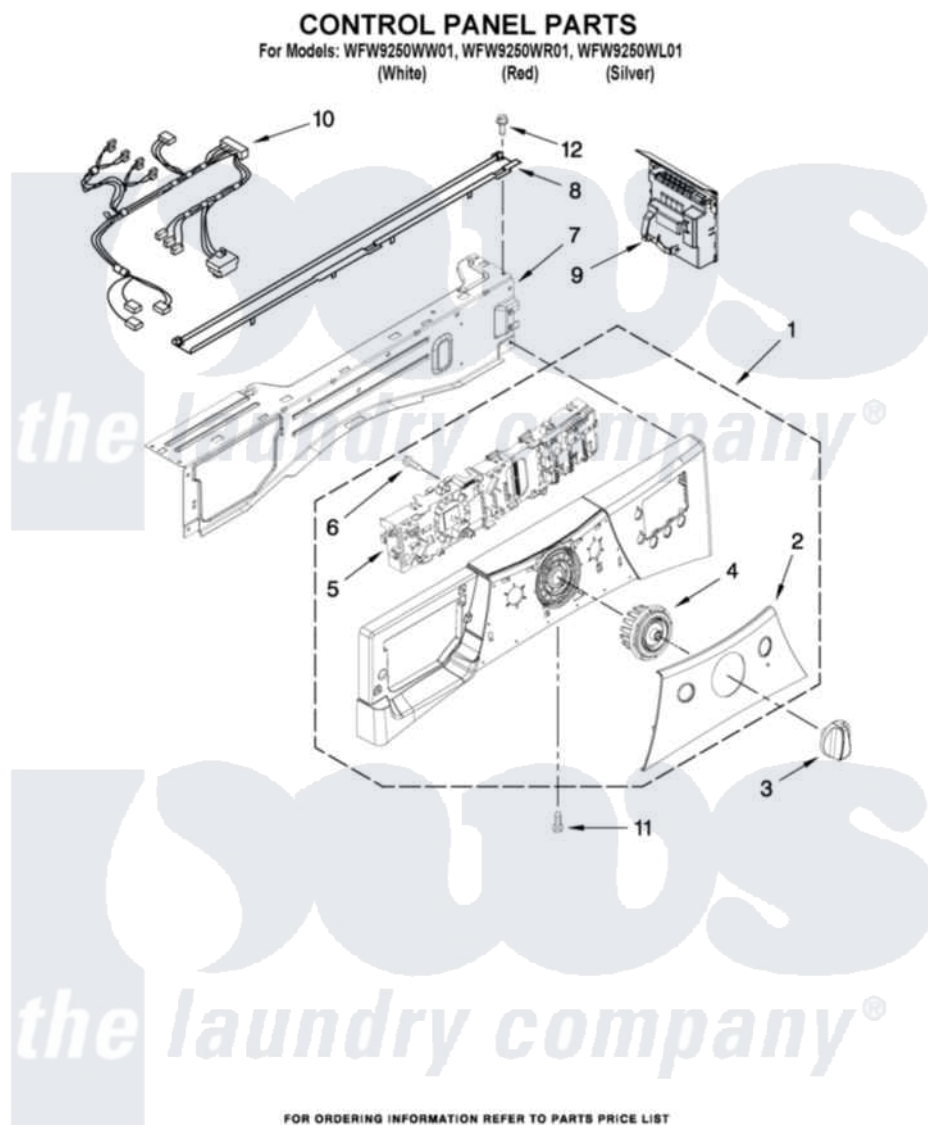

Whirlpool WFW9250WR01 03 - CONTROL PANEL PARTS

4

W10315509

[Whirlpool Residential Whirlpool WFW9250WR01 Washer Parts](#) Parts Diagram 03 - CONTROL PANEL PARTS

[Click on the part number to view part](#)

Item	Original Part Number	Replaced By	Status	Part Description
1	W10325313			Console
"	W10253387			Console
"	W10325314			Console
2	W10237305			Cover, Center
"	W10272152			Cover, Center
"	W10272146			Cover, Center
3	W10215781			Knob Assembly
"	W10247262			Knob Assembly
4	W10237301			Cycle, Light Guide
5	W10212769	W10402922		Control-Elec
6	W10006580			Screw, M3-1.12 X12 Pn 6l Spl
7	W10240776			Brace, Top Front
8	8540839			Channel, Water
9	W10309219			Microcomputer, Machine Control
10	W10298263			Harness, Wiring
11	8540282	8181661		Screw, Actuator