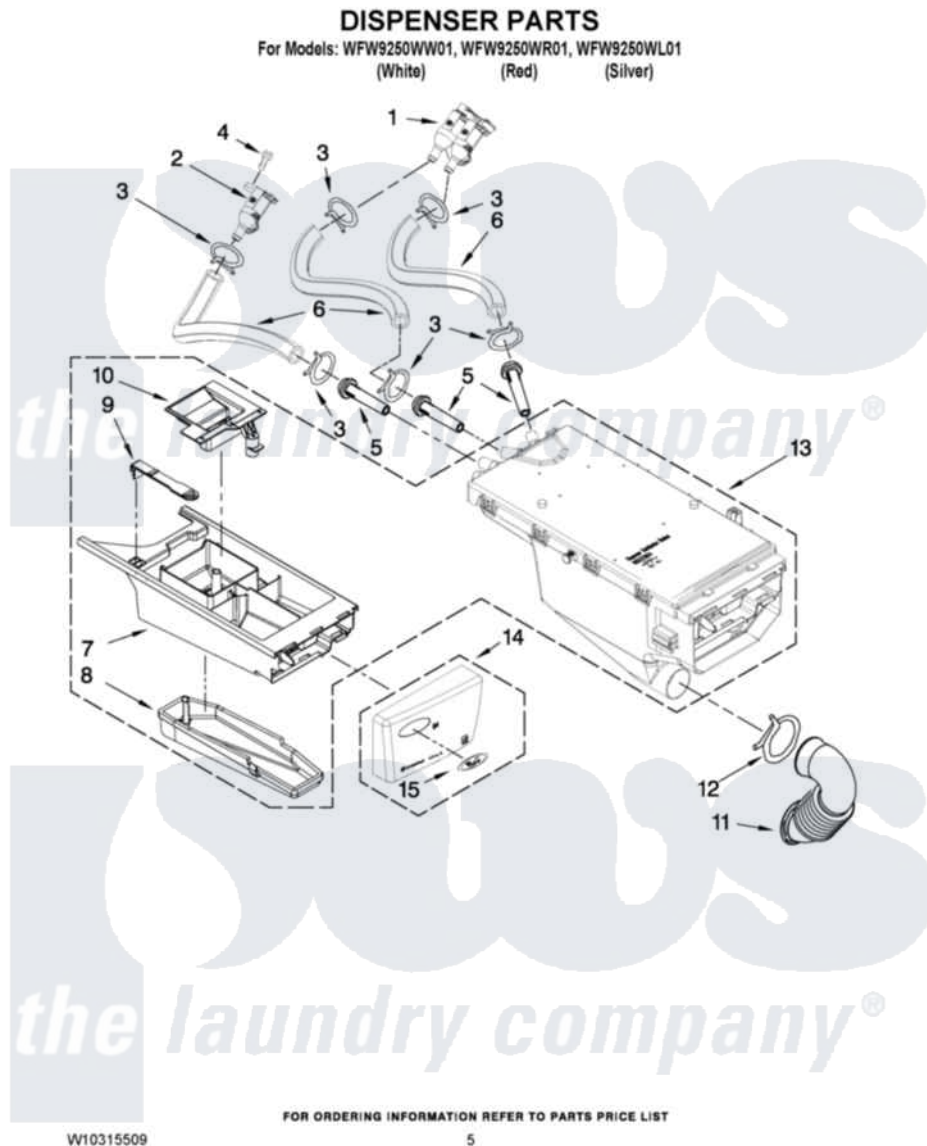

Whirlpool WFW9250WR01 04 - DISPENSER PARTS

Whirlpool [Residential Whirlpool WFW9250WR01 Washer Parts](#) Parts Diagram 04 - DISPENSER PARTS
Click on the part number to view part

Item	Original Part Number	Replaced By	Status	Part Description
1	W10212596			Valve, Water Inlet
2	W10212598			Valve, Water Inlet
3	370450	596669		Clamp, Manifold
4	8540513	8182214		Screw
5	8183181			Nozzle, Inlet
6	W10212611			Hose, Valve To Dispenser
7	8540402			Drawer, Detergent
8	8540399			Cover, Detergent Drawer
9	W10003170	8181721		Hook, Drawer
10	8540429			Siphon, Bleach/Softener
11	8540063			Hose, Dispenser To Tub
12	8281276			Clamp, Hose
13	W10212602	W10399327		Dispenser, Complete
14	W10212806			Handle, Drawer
"	W10253396			Handle, Drawer
"	W10253394			Handle, Drawer