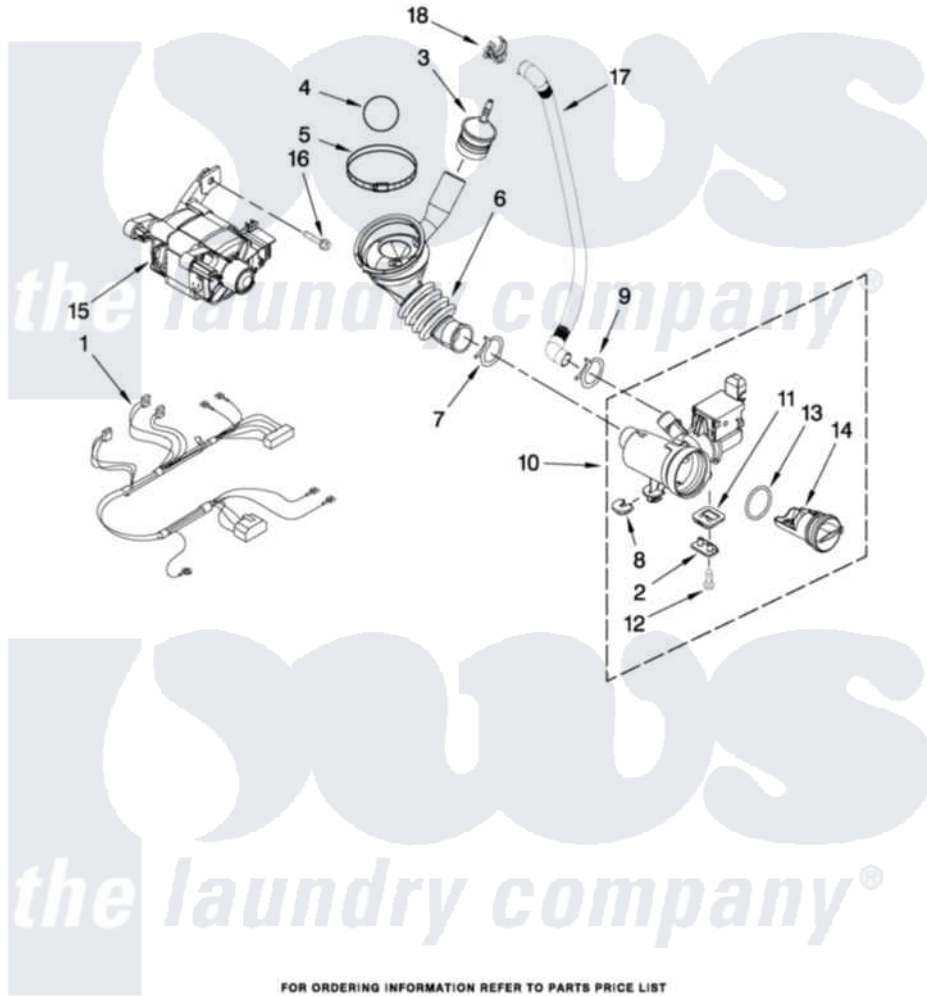

# Whirlpool WFW9250WR01 05 - PUMP AND MOTOR PARTS

## PUMP AND MOTOR PARTS

For Models: WFW9250WW01 (White), WFW9250WR01 (Red), WFW9250WL01 (Silver)

FOR ORDERING INFORMATION REFER TO PARTS PRICE LIST

6

W10315509

### Whirlpool Residential Whirlpool WFW9250WR01 Washer Parts Parts Diagram 05 - PUMP AND MOTOR PARTS

Click on the part number to view part

Item	Original Part Number	Replaced By	Status	Part Description
1	<a href="#">W10201879</a>			Harness, Motor
2	<a href="#">8540033</a>			Cap, Right Foot
3	8540180	<a href="#">W10405608</a>		Air Trap
4	<a href="#">8540013</a>			Ball
5	8181734	<a href="#">696392</a>		Hose Clamp
6	<a href="#">8540012</a>			Hose, Tub To Pump
7	370448	<a href="#">616099</a>		Clamp
8	<a href="#">W10034820</a>			Foot, Rubber
9	W10245724	<a href="#">285655</a>		Clamp, Hose
10	<a href="#">W10130913</a>			Pump
11	<a href="#">W10034830</a>			Foot, Rubber
12	<a href="#">8533964</a>			Screw, 10-16 X 1.25
13	8540025	<a href="#">W10130913</a>		Pump
14	8540996	<a href="#">W10130913</a>		Pump
15	<a href="#">W10171902</a>			Motor, Drive
16	<a href="#">8540134</a>			Bolt, Motor