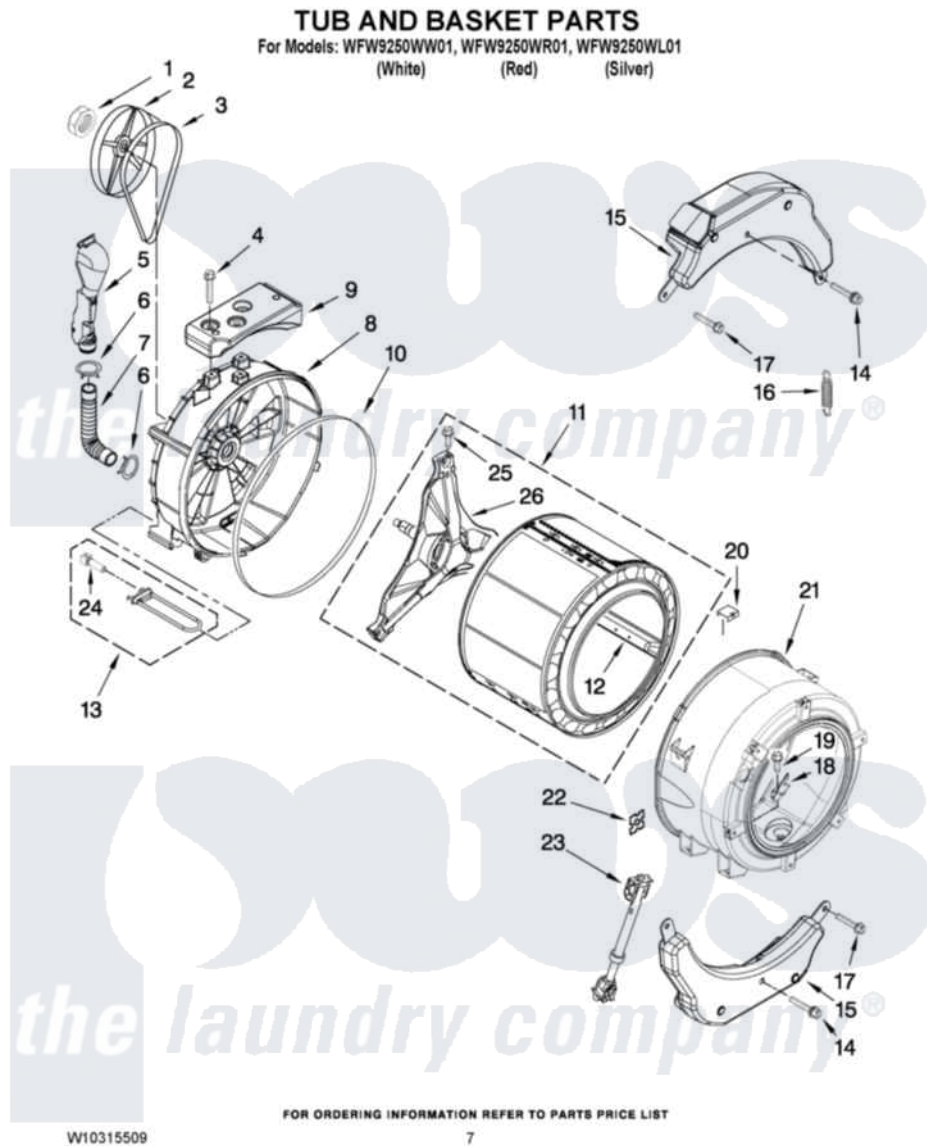

Whirlpool WFW9250WR01 06 - TUB AND BASKET PARTS

Whirlpool [Residential Whirlpool WFW9250WR01 Washer Parts](#) Parts Diagram 06 - TUB AND BASKET PARTS
Click on the part number to view part

Item	Original Part Number	Replaced By	Status	Part Description
1	8533999	W10283361		Nut, Pulley
2	8540088C			Pulley
3	8540101			Belt, Drive
4	W10246531			Screw, Rear Counterweight
5	W10142720			Pipe, Ventilation
6	8540010	W10208156		Clamp
7	8540019			Hose, Exhaust
8	W10200752	W10285623		Tub-Outer
9	W10200747			Counterweight, Rear
10	8540090	W10111158		Gasket
11	W10202459			Basket, Complete
12	8540360			Baffle, Tub
13	W10253993	8182666		Element, Heating
14	W10259288			Bolt Assembly, Counterweight Center Hole
15	W10223198			Counterweight, Front
16	W10010360	280159		Spring

17	W10094780	W10182109	Screw-Kit
18	8540322		Bracket, Heating Element
19	8540880	8182214	Screw
20	8540092		Clamp, Tub
21	W10289874	W10305749	Tub-Outer
22	8540072	8182512	Nut, Push-In
23	W10015830		Shock Absorber
24	W10176659	8181705	Ntc
25	8540382		Screw
26	W10202464		Crosspiece Assembly