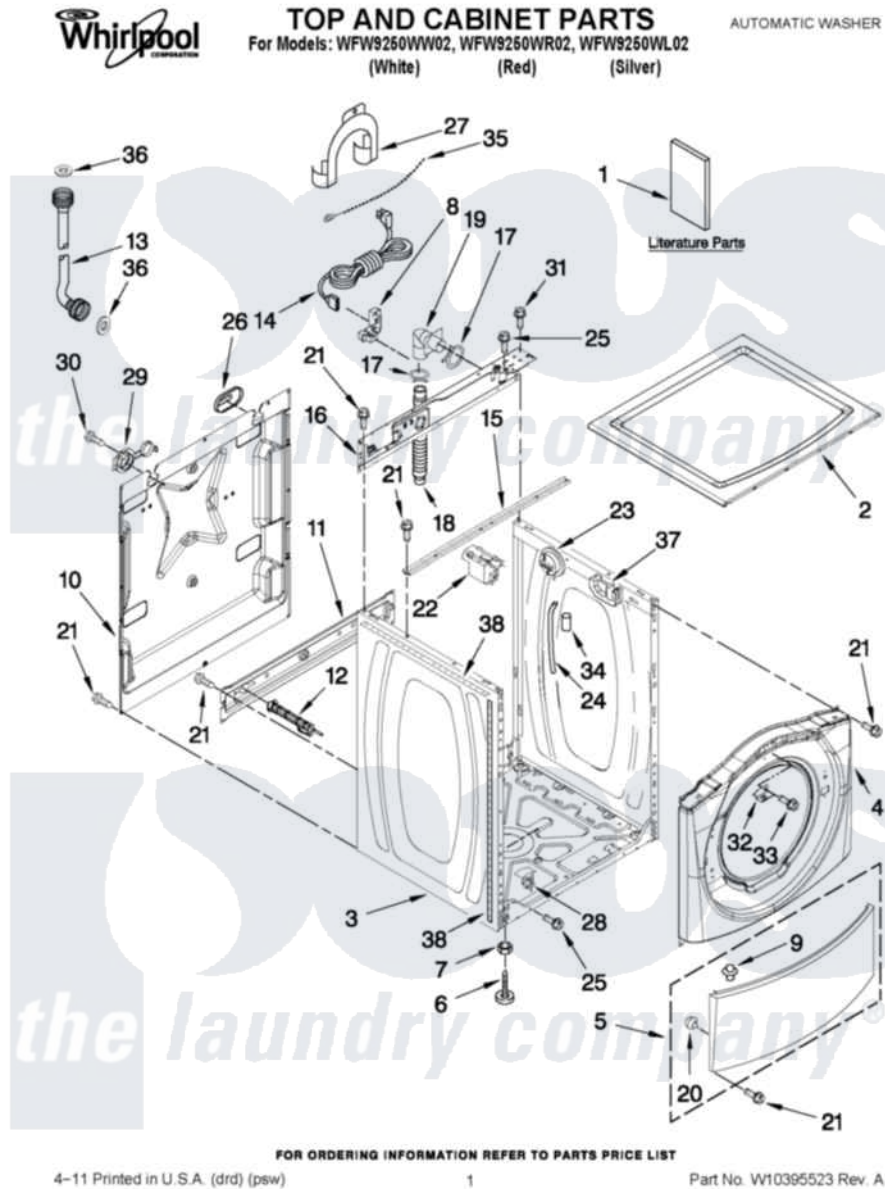

Whirlpool WFW9250WR02 01 - TOP AND CABINET PARTS

Whirlpool [Residential Whirlpool WFW9250WR02 Washer Parts](#) Parts Diagram 01 - TOP AND CABINET PARTS
 Click on the part number to view part

Item	Original Part Number	Replaced By	Status	Part Description
1	W10275729		Not Available	USE & CARE GUIDE
"	W10385295		Not Available	TECH SHEET
"	W10252712		Not Available	ENERGY GUIDE
2	W10303994			Top
"	W10303996			Top
"	W10303995			Top
3	W10245758	W10410294		Cabinet
"	W10251612			Cabinet
"	W10251611	W10410323		Cabinet
4	W10255250	8540746		Panel
"	W10255252			Panel, Front
"	W10255251			Panel, Front
5	8540813	8540664		Toe Panel
"	W10254154	W10254157		Panel
"	W10254153			Toe Panel
6	W10245373			Foot, Leveling

7	3359452		Nut, Lock
8	W10110676	8182635	Strain Relief
9	8518891		Rivet
10	W10258341		Panel, Rear
11	W10189657		Brace, Transport
12	W10251449	W10285622	Bolt
13	W10194208	89503	Hose-Inlet
"	8571378	89503	Hose-Inlet
14	W10205499		Cord, Power
15	8540721		Brace, Top
16	W10299495		Brace, Rear
17	356138		Clamp, Hose
18	W10281257	8181737	Hose, Drain
19	W10003260	8181738	Connector, Hose Outlet
20	238614		Bumper And Isolation
21	W10015090	489442	Screw 3 2217757 Roller, Front
22	W10339736		Filter, Interference
23	W10239066		Switch, Pressure
24	8540294		Hose, Pressure Switch
25	8540479		Screw, Grounding
26	8540268		Cover, Transport
27	8540021	W10280024	U-Bend, Drain Hose
28	W10085220		Microswitch
29	8540728	8182699	Grommet, Cord Support
30	8540727	8182201	Screw, 3 X 8 mm
31	8540329		Screw, 8-18 X 7/16
32	8540669		Bracket, Console Retainer
33	8533954	98006631	Screw
34	2161302	2162499	Sleeve, Suction Line
35	3347868	W10339879	Tie, Cable
36	3976300	16123	Washer Inlet-Hose Miscellaneous Parts Must be Ordered Separately.
37	8540644		Bracket-Suspension Spring
38	8318396		Foam-Seal