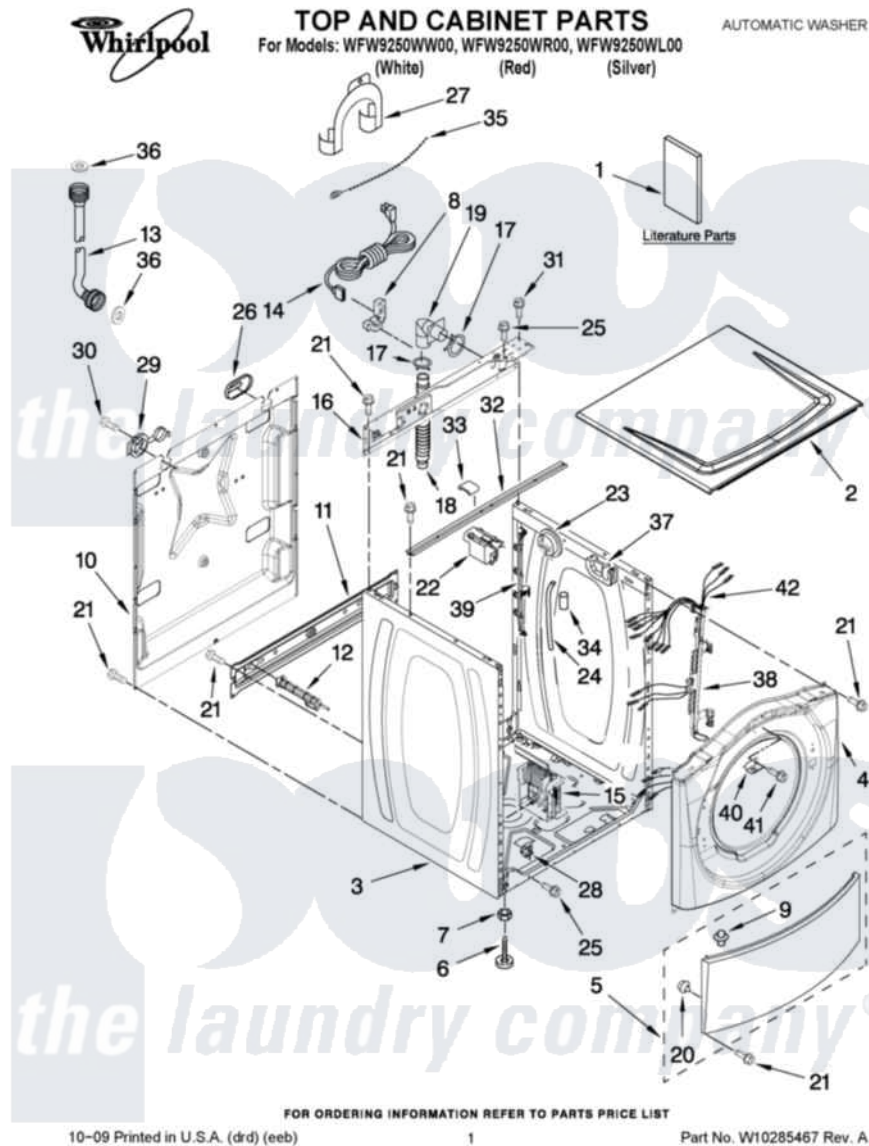

# Whirlpool WFW9250WW00 01 - TOP AND CABINET PARTS

Whirlpool Residential Whirlpool WFW9250WW00 Washer Parts Parts Diagram 01 - TOP AND CABINET PARTS  
 Click on the part number to view part

Item	Original Part Number	Replaced By	Status	Part Description
1	W10275729		Not Available	USE & CARE GUIDE
"	W10252711		Not Available	TECH SHEET
"	W10252712		Not Available	ENERGY GUIDE
2	8540716	<a href="#">W10303994</a>		Top
"	W10255321	<a href="#">W10303996</a>		Top
"	W10255320	<a href="#">W10303995</a>		Top
3	W10245758	<a href="#">W10410294</a>		Cabinet
"	<a href="#">W10251612</a>			Cabinet
"	W10251611	<a href="#">W10410323</a>		Cabinet
4	8540572	<a href="#">8540746</a>		Panel
"	<a href="#">W10255252</a>			Panel, Front
"	<a href="#">W10255251</a>			Panel, Front
5	8540813	<a href="#">8540664</a>		Toe Panel
"	W10254154	<a href="#">W10254157</a>		Panel
"	<a href="#">W10254153</a>			Toe Panel
6	<a href="#">W10245373</a>			Foot, Leveling