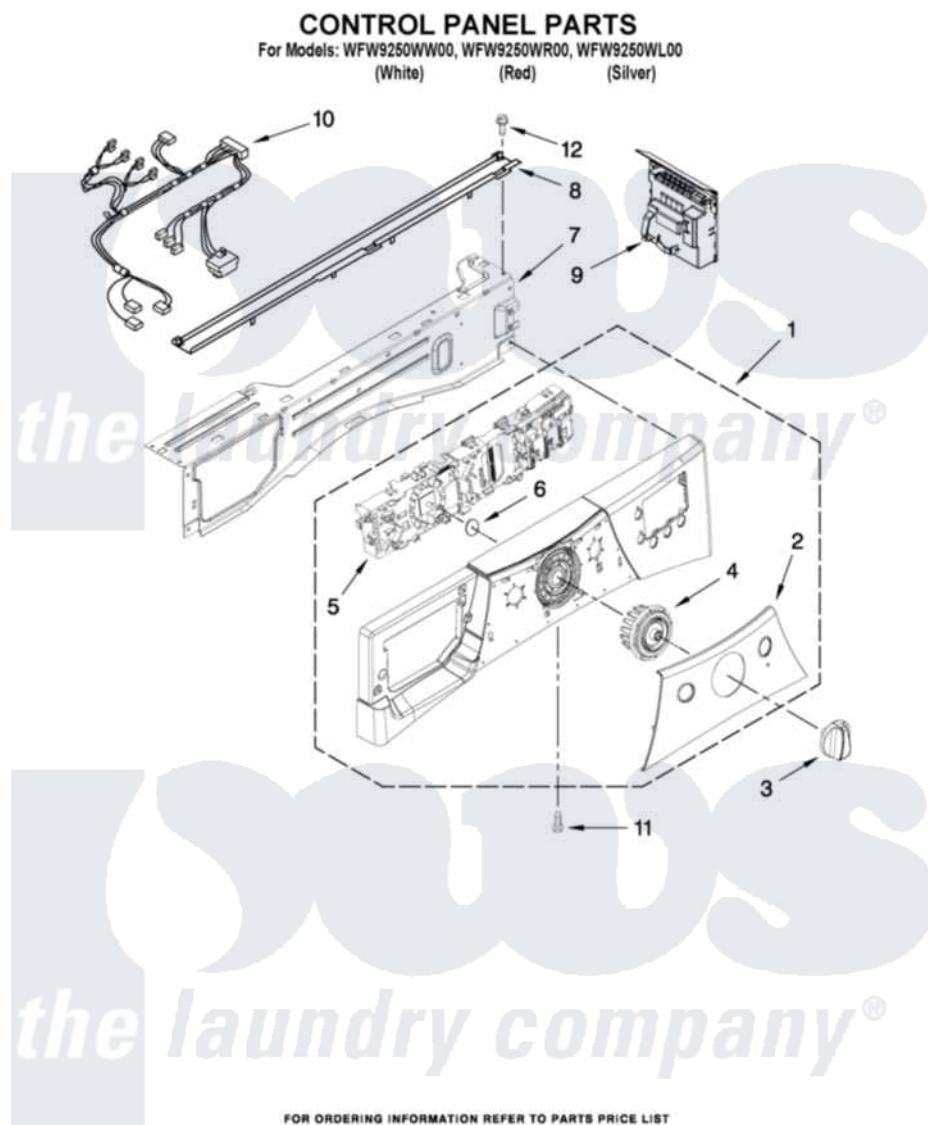

Whirlpool WFW9250WW00 03 - CONTROL PANEL PARTS

4

W10285467

Whirlpool [Residential Whirlpool WFW9250WW00 Washer Parts](#) Parts Diagram 03 - CONTROL PANEL PARTS
Click on the part number to view part

Item	Original Part Number	Replaced By	Status	Part Description
1	W10212726	W10325313		Console
"	W10253387			Console
"	W10253386	W10325314		Console
2	W10237305			Cover, Center
"	W10272152			Cover, Center
"	W10272146			Cover, Center
3	W10215781			Knob Assembly
"	W10247262			Knob Assembly
4	W10237301			Cycle, Light Guide
5	W10212769	W10402922		Control-Elec
6	8572039			Seal, User Interface
7	W10240776			Brace, Top Front
8	8540839			Channel, Water
9	W10299981			Microcomputer, Machine Control
10	W10233003			Harness, Wiring
11	8540282	8181661		Screw, Actuator