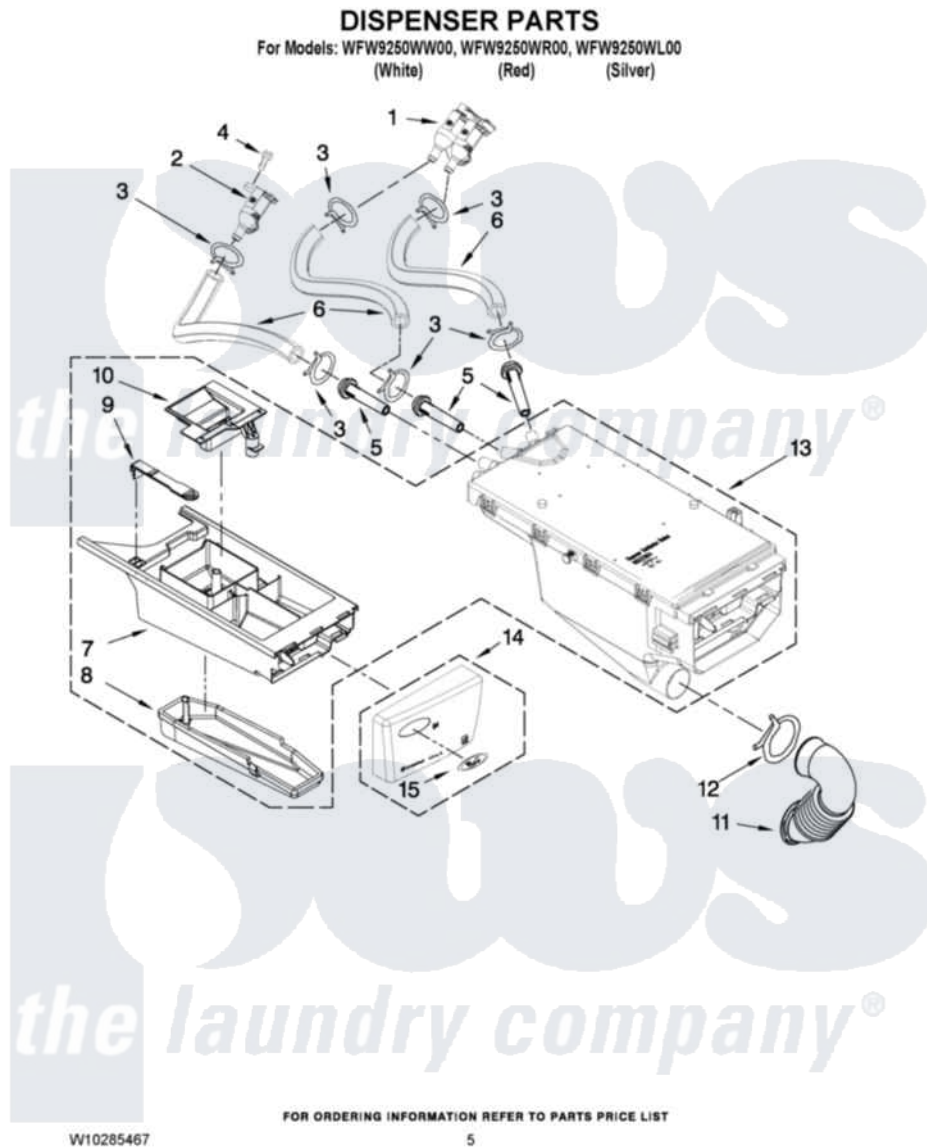

# Whirlpool WFW9250WW00 04 - DISPENSER PARTS

Whirlpool [Residential Whirlpool WFW9250WW00 Washer Parts](#) Parts Diagram 04 - DISPENSER PARTS  
Click on the part number to view part

| Item | Original Part Number      | Replaced By               | Status | Part Description         |
|------|---------------------------|---------------------------|--------|--------------------------|
| 1    | <a href="#">W10212596</a> |                           |        | Valve, Water Inlet       |
| 2    | <a href="#">W10212598</a> |                           |        | Valve, Water Inlet       |
| 3    | 370450                    | <a href="#">596669</a>    |        | Clamp, Manifold          |
| 4    | <a href="#">W10137456</a> |                           |        | Screw, 8-18 X 1/2        |
| 5    | 8540042                   | <a href="#">8183181</a>   |        | Nozzle, Inlet            |
| 6    | <a href="#">W10212611</a> |                           |        | Hose, Valve To Dispenser |
| 7    | <a href="#">8540402</a>   |                           |        | Drawer, Detergent        |
| 8    | <a href="#">8540399</a>   |                           |        | Cover, Detergent Drawer  |
| 9    | W10003170                 | <a href="#">8181721</a>   |        | Hook, Drawer             |
| 10   | <a href="#">8540429</a>   |                           |        | Siphon, Bleach/Softener  |
| 11   | <a href="#">8540063</a>   |                           |        | Hose, Dispenser To Tub   |
| 12   | <a href="#">8281276</a>   |                           |        | Clamp, Hose              |
| 13   | W10212602                 | <a href="#">W10399327</a> |        | Dispenser, Complete      |
| 14   | <a href="#">W10212806</a> |                           |        | Handle, Drawer           |
| "    | <a href="#">W10253396</a> |                           |        | Handle, Drawer           |
| "    | <a href="#">W10253394</a> |                           |        | Handle, Drawer           |