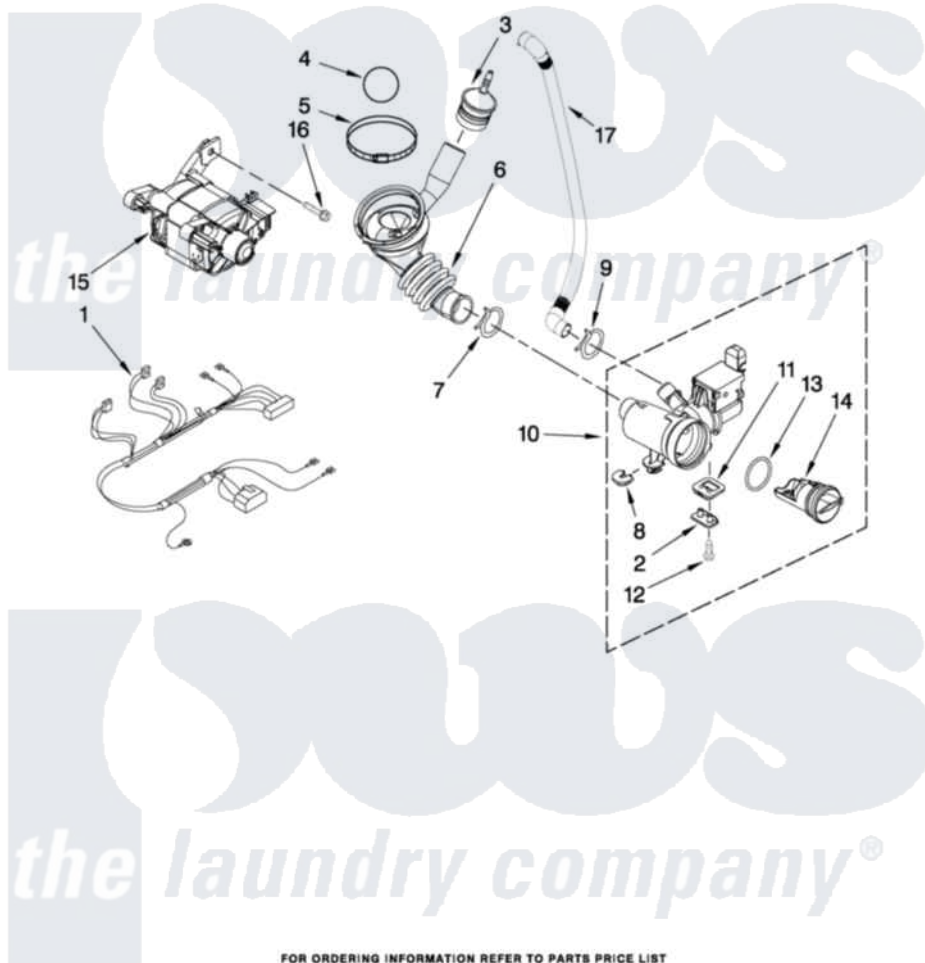

Whirlpool WFW9250WW00 05 - PUMP AND MOTOR PARTS

PUMP AND MOTOR PARTS

For Models: WFW9250WW00, WFW9250WR00, WFW9250WL00
(White) (Red) (Silver)

FOR ORDERING INFORMATION REFER TO PARTS PRICE LIST

6

W10285467

Whirlpool [Residential Whirlpool WFW9250WW00 Washer Parts](#) Parts Diagram 05 - PUMP AND MOTOR PARTS

[Click on the part number to view part](#)

Item	Original Part Number	Replaced By	Status	Part Description
1	W10201879			Harness, Motor
2	8540033			Cap, Right Foot
3	8540180	W10405608		Air Trap
4	8540013			Ball
5	8540008			Clamp
6	8540012			Hose, Tub To Pump
7	370448	616099		Clamp
8	W10034820			Foot, Rubber
9	W10245724	285655		Clamp, Hose
10	W10130913			Pump
11	W10034830			Foot, Rubber
12	8533964			Screw, 10-16 X 1.25
13	8540025	W10130913		Pump
14	8540996	W10130913		Pump
15	W10171902			Motor, Drive
16	8540134			Bolt, Motor