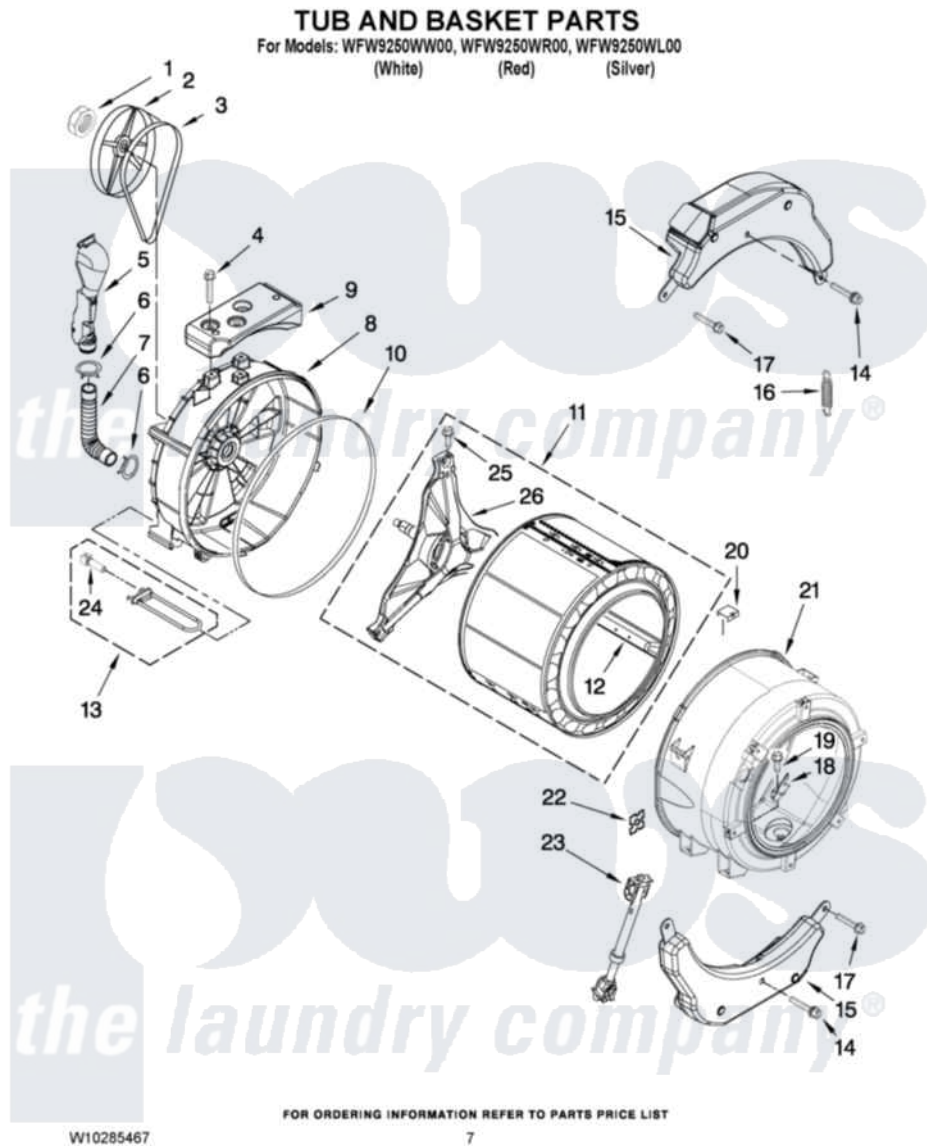

Whirlpool WFW9250WW00 06 - TUB AND BASKET PARTS

Whirlpool [Residential Whirlpool WFW9250WW00 Washer Parts](#) Parts Diagram 06 - TUB AND BASKET PARTS
Click on the part number to view part

Item	Original Part Number	Replaced By	Status	Part Description
1	8533999	W10283361		Nut, Pulley
2	8540088C			Pulley
3	8540101			Belt, Drive
4	W10246531			Screw, Rear Counterweight
5	W10142720			Pipe, Ventilation
6	8540010	W10208156		Clamp
7	8540019			Hose, Exhaust
8	W10200752	W10285623		Tub-Outer
9	W10200747			Counterweight, Rear
10	8540090	W10111158		Gasket
11	W10202459			Basket, Complete
12	8540360			Baffle, Tub
13	W10253993	8182666		Element, Heating
14	W10259288			Bolt Assembly, Counterweight Center Hole
15	W10223198			Counterweight, Front
16	W10010360	280159		Spring

17	W10094780	W10182109	Screw-Kit
18	8540322		Bracket, Heating Element
19	8540880	8182214	Screw
20	8540092		Clamp, Tub
21	W10289874	W10305749	Tub-Outer
22	8540072	8182512	Nut, Push-In
23	W10015830		Shock Absorber
24	W10176659	8181705	Ntc
25	8540382		Screw
26	W10202464		Crosspiece Assembly