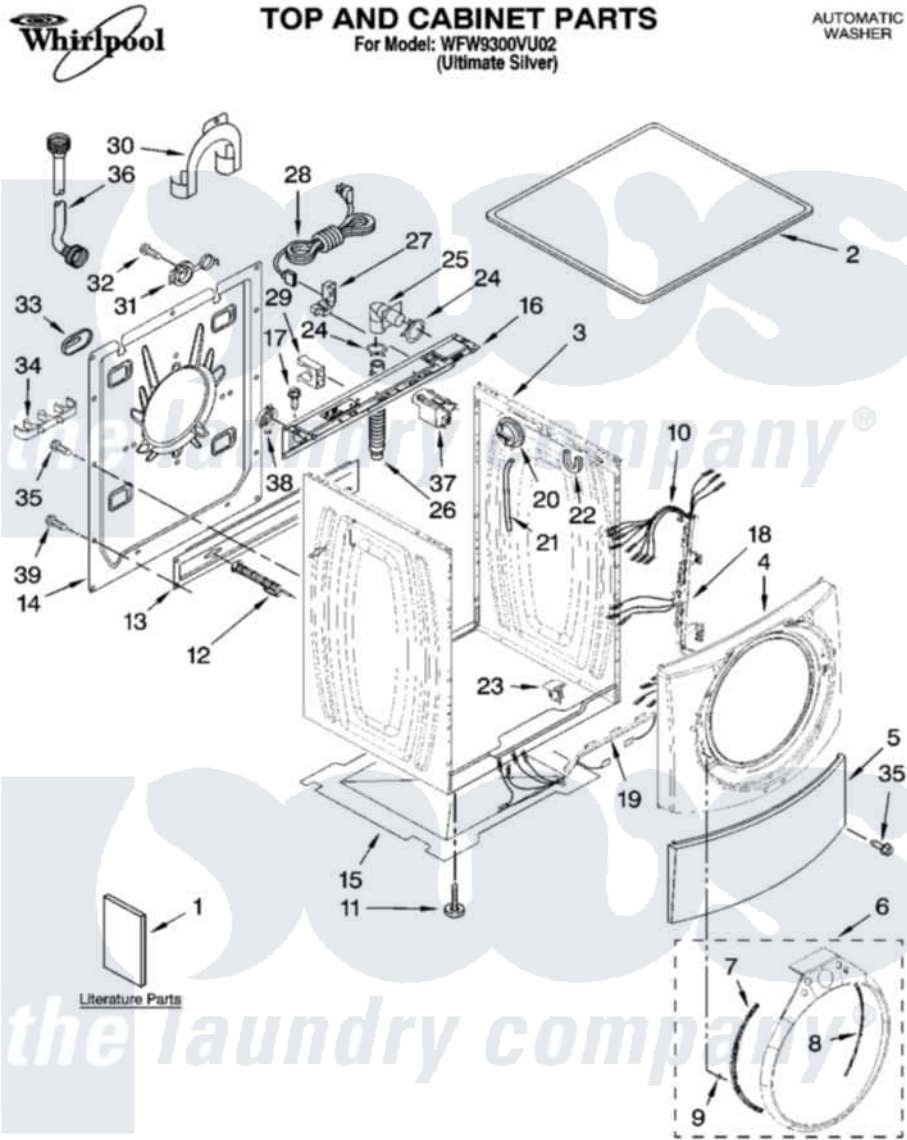

# Whirlpool WFW9300VU02 01 - TOP AND CABINET PARTS

7-08 Printed in U.S.A. (drd)(bay)

1

Part No. W10208125 Rev. A

Whirlpool Residential Whirlpool WFW9300VU02 Washer Parts Parts Diagram 01 - TOP AND CABINET PARTS

Click on the part number to view part

Item	Original Part Number	Replaced By	Status	Part Description
1	<a href="#">8183011</a>			Use And Care Guide
"	W10168566		Not Available	Tech Sheet
"	8183017		Not Available	Quick Start Guide
"	W10140715		Not Available	Energy Guide
2	W10121849	<a href="#">8183007</a>		Top
3	<a href="#">8183214</a>			Cabinet
4	<a href="#">8183217</a>			Panel, Front
5	<a href="#">8183055</a>			Toe Panel
6	<a href="#">W10208774</a>			Trim Ring, Teardrop Assembly
7	<a href="#">8183208</a>			Bracket, Trim Fixation
8	<a href="#">8183209</a>			Bracket, Trim Fixation
9	<a href="#">8183210</a>			Clip, Trim
10	<a href="#">8183189</a>			Harness, Wiring
11	<a href="#">8181636</a>			Foot, Leveling
12	8182797	<a href="#">W10289554A</a>		Bolt
"	8182798	<a href="#">W10289554A</a>		Bolt