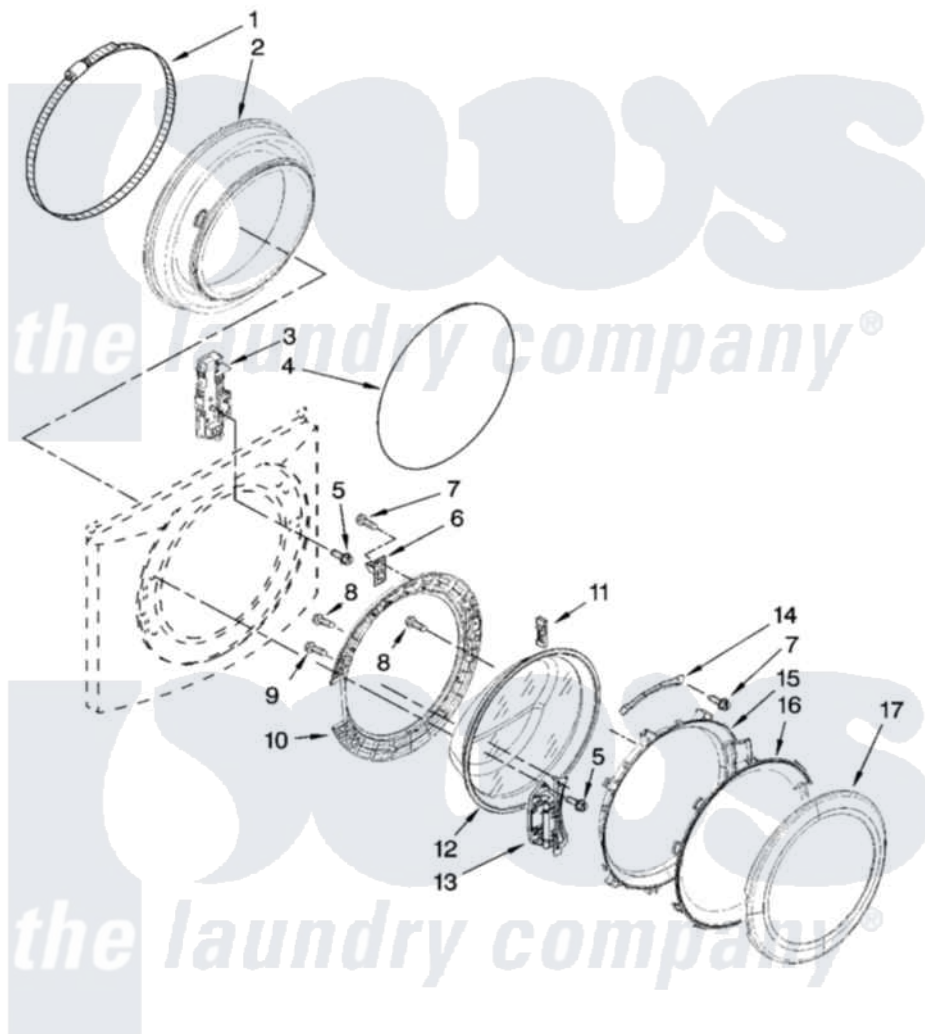

# Whirlpool WFW9300VU02 02 - DOOR AND LATCH PARTS

## DOOR AND LATCH PARTS

For Model: WFW9300VU02  
(Ultimate Silver)

W10208125

3

Whirlpool [Residential Whirlpool WFW9300VU02 Washer Parts](#) Parts Diagram 02 - DOOR AND LATCH PARTS

[Click on the part number to view part](#)

Item	Original Part Number	Replaced By	Status	Part Description
1	<a href="#">8182210</a>			Clamp, Bellow
2	<a href="#">8182119</a>			Bellow
3	<a href="#">8183270</a>			Lock, Door
4	<a href="#">8182211</a>			Clamp, Bellow To Front Panel
5	8181760	<a href="#">8540725</a>		Screw
6	8183198	<a href="#">W10217552</a>		Hook, Door
7	8181758	<a href="#">8182214</a>		Screw
8	<a href="#">8181661</a>			Screw, Actuator
9	<a href="#">8181660</a>			Screw
10	<a href="#">8183195</a>			Frame, Door Back Support
11	8181659	<a href="#">W10128586</a>		Clamp, Glass Support
12	<a href="#">8181655</a>			Glass, Door
13	<a href="#">8183202</a>			Hinge, Door
14	8183199	<a href="#">W10295703</a>		Clamp, Glass
15	<a href="#">8183256</a>			Frame, Door Front Support
16	<a href="#">8183255</a>			Screen, Door