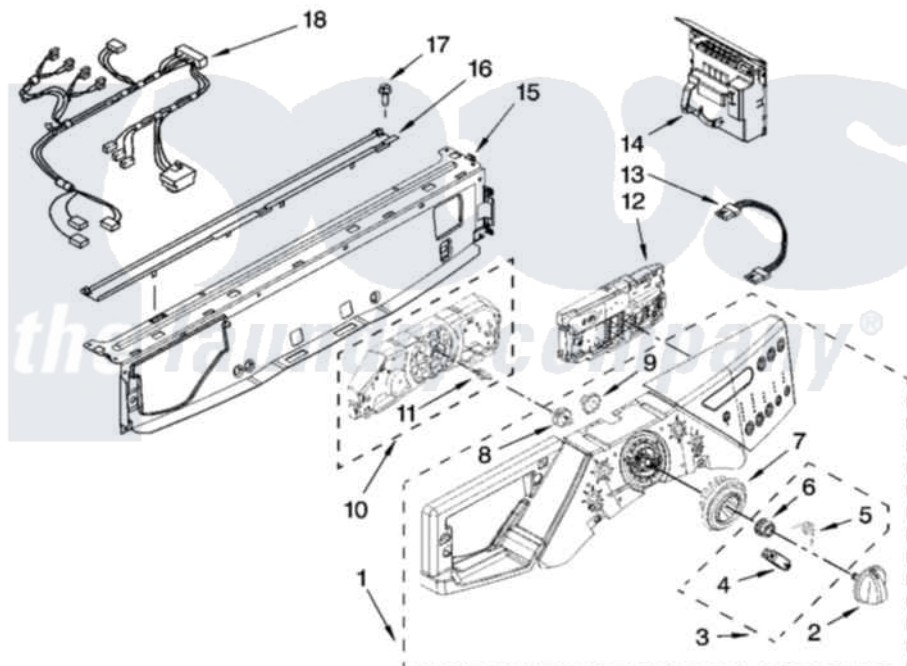

# Whirlpool WFW9300VU02 03 - CONTROL PANEL PARTS

## CONTROL PANEL PARTS

For Model: WFW9300VU02  
(Ultimate Silver)

4

W10208125

Whirlpool [Residential Whirlpool WFW9300VU02 Washer Parts](#) Parts Diagram 03 - CONTROL PANEL PARTS

[Click on the part number to view part](#)

Item	Original Part Number	Replaced By	Status	Part Description
1	<a href="#">W10208775</a>			Panel-Control
2	<a href="#">W10166961</a>			Knob, Control
3	<a href="#">W10133927</a>			Wheel, Detent Kit
4	W10131661	<a href="#">W10133927</a>		Wheel, Detent Kit
5	W10131377	<a href="#">W10133927</a>		Wheel, Detent Kit
6	W10131378	<a href="#">W10133927</a>		Wheel, Detent Kit
7	W10131376	<a href="#">W10012410</a>		Knob, Light Ring
8	<a href="#">W10131381</a>			Wheel, Encoder
9	W10131382	<a href="#">W10012440</a>		Retainer-Snap
10	W10168596	<a href="#">W10319816</a>		Control-Elec
11	<a href="#">8183177</a>			Adapter, Encoder Wheel
12	W10191965	<a href="#">W10319816</a>		Control-Elec
13	W10168511	<a href="#">8183254</a>		Harness, Wiring
14	<a href="#">W10169230</a>			Microcomputer, Machine Control
15	8183203	<a href="#">W10059240</a>		Brace, Front Top
16	<a href="#">8183204</a>			Channel, Water