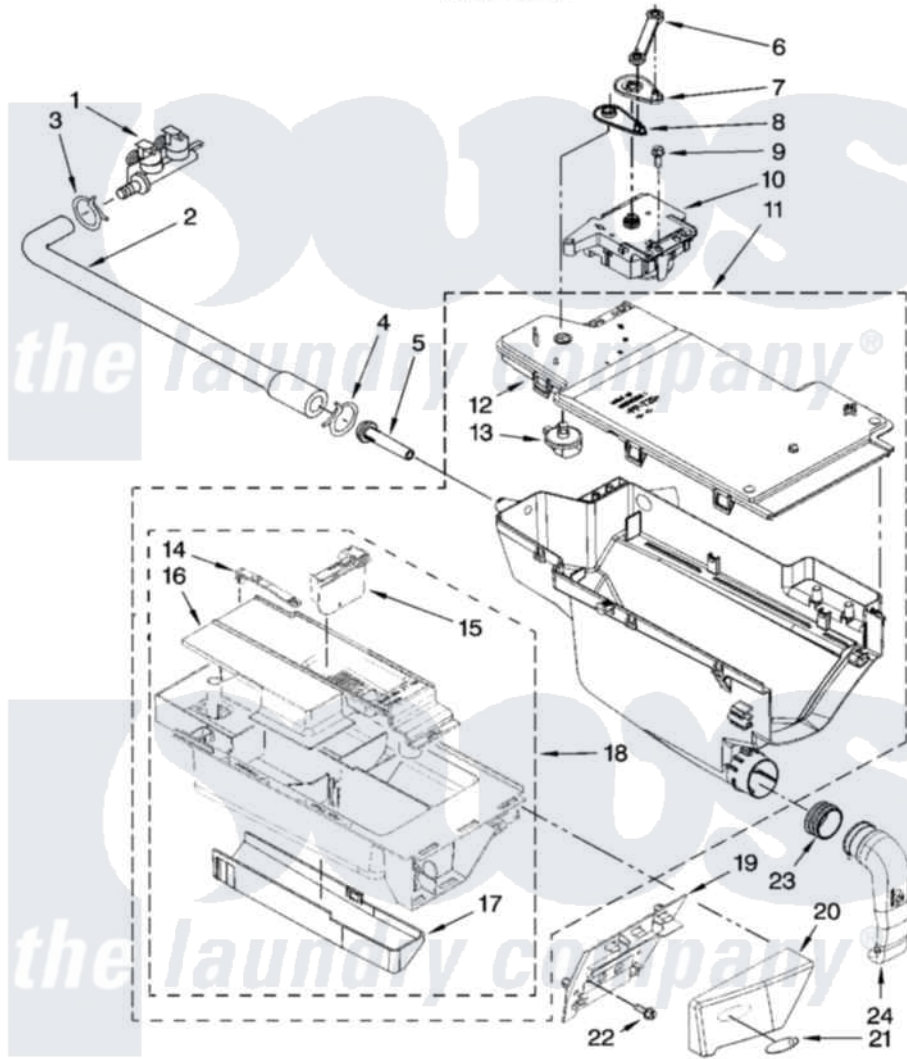

Whirlpool WFW9300VU02 04 - DISPENSER PARTS

DISPENSER PARTS

For Model: WFW9300VU02
(Ultimate Silver)

W10208125

5

Whirlpool [Residential Whirlpool WFW9300VU02 Washer Parts](#) Parts Diagram 04 - DISPENSER PARTS
Click on the part number to view part

Item	Original Part Number	Replaced By	Status	Part Description
1	8182862			Valve, Inlet
2	W10168480			Hose, Inlet Valve To Dispenser
3	8181754	489503		Clamp
4	8181751	489503		Clamp
5	8183181			Nozzle, Inlet
6	8183183			Lever, Water Distribution
7	8183184			Cam, Actuator
8	W10161052			Lever, Water Distribution
9	8181661			Screw, Actuator
10	8183186	W10352973		Actuator
11	W10157886			Dispenser, Complete
12	W10164400			Plate, Distribution
13	8181712			Nozzle, Distribution
14	8181721			Hook, Drawer
15	W10121596			Separator, With Selection Slider

16	W10121598	Syphon, Bleach/Softener	
17	8183179	Cover, Detergent Drawer	
18	8183173	Drawer, Detergent	
19	W10156617	Bracket, Handle Fixation	
20	8183237	280217	Handle
21	8183253	Medallion	
22	8182214	Screw	
23	8181747	Seal	
24	8181718	Tube, Dispenser To Bellow	