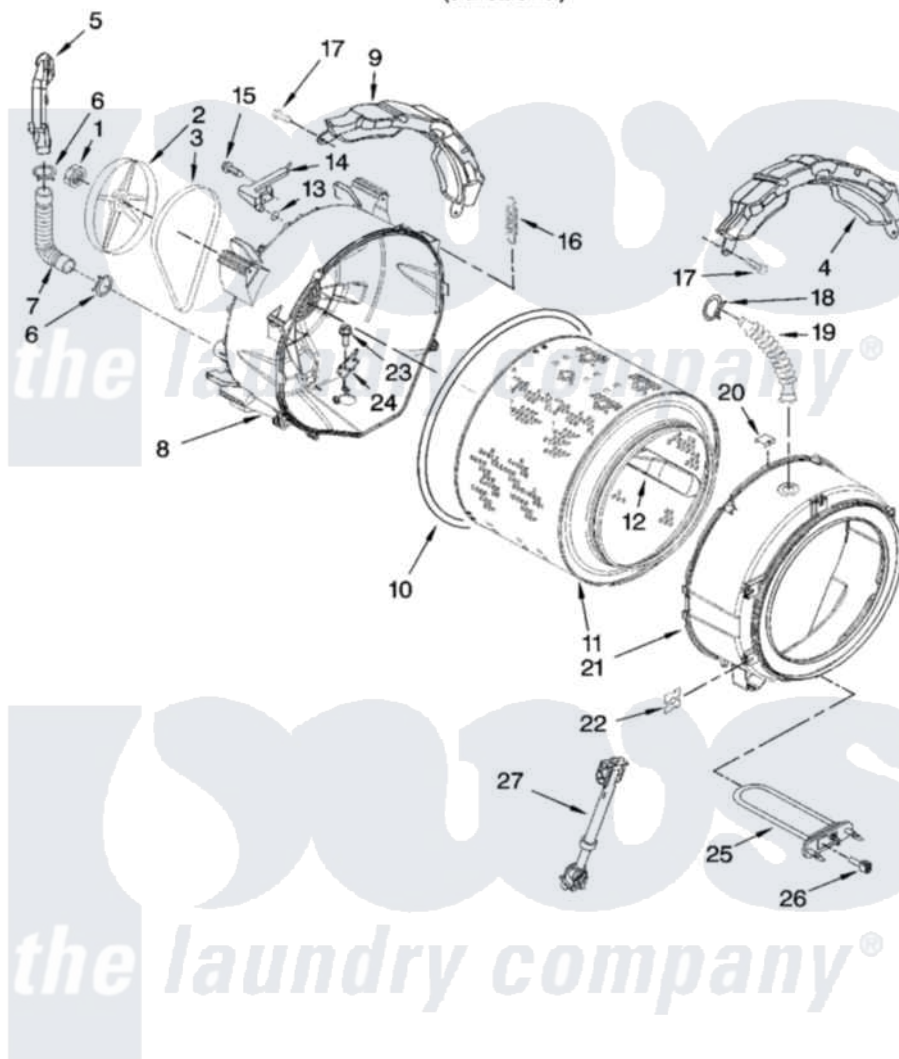

# Whirlpool WFW9300VU02 05 - TUB AND BASKET PARTS

## TUB AND BASKET PARTS

For Model: WFW9300VU02  
(Ultimate Silver)

W10208125

7

Whirlpool Residential Whirlpool WFW9300VU02 Washer Parts Parts Diagram 05 - TUB AND BASKET PARTS

[Click on the part number to view part](#)

Item	Original Part Number	Replaced By	Status	Part Description
1	8182132	<a href="#">W10283361</a>		Nut, Pulley
2	<a href="#">8182650</a>			Pulley
3	8181670	<a href="#">W10388414</a>		Belt
4	8181645	<a href="#">W10008880</a>		Counterweight, Front
5	<a href="#">8181744</a>			Pipe, Ventilation
6	<a href="#">W10208156</a>			Clamp
7	<a href="#">8181743</a>			Hose, Exhaust
8	8182284	<a href="#">W10253864</a>		Tub-Outer
9	8181913	<a href="#">W10008870</a>		Counterweight, Rear
10	<a href="#">8181673</a>			Gasket, Tub
11	8182232	<a href="#">W10250573</a>		Basket, Complete
12	<a href="#">8182233</a>			Baffle, Basket
13	8181748	<a href="#">W10250553</a>		O-Ring, Air Trap
14	<a href="#">8181731</a>			Airtrap
15	<a href="#">8181785</a>			Screw
16	<a href="#">8182814</a>			Spring, Suspension

17	8181647	<a href="#">W10182109</a>	Screw-Kit
18	8181742	<a href="#">3367052</a>	Clamp, Hose
19	8183187	<a href="#">8540015</a>	Hose, Exhaust
20	8181667	<a href="#">8540092</a>	Clamp, Tub
21	8182312	<a href="#">285981</a>	Tub-Outer
22	<a href="#">8182512</a>		Nut, Push-In
23	<a href="#">8182214</a>		Screw
24	8181686	<a href="#">W10250558</a>	Bracket, Heater Support
25	<a href="#">8182666</a>		Element, Heating
26	<a href="#">8181705</a>		Ntc
27	<a href="#">8182812</a>		Shock Absorber