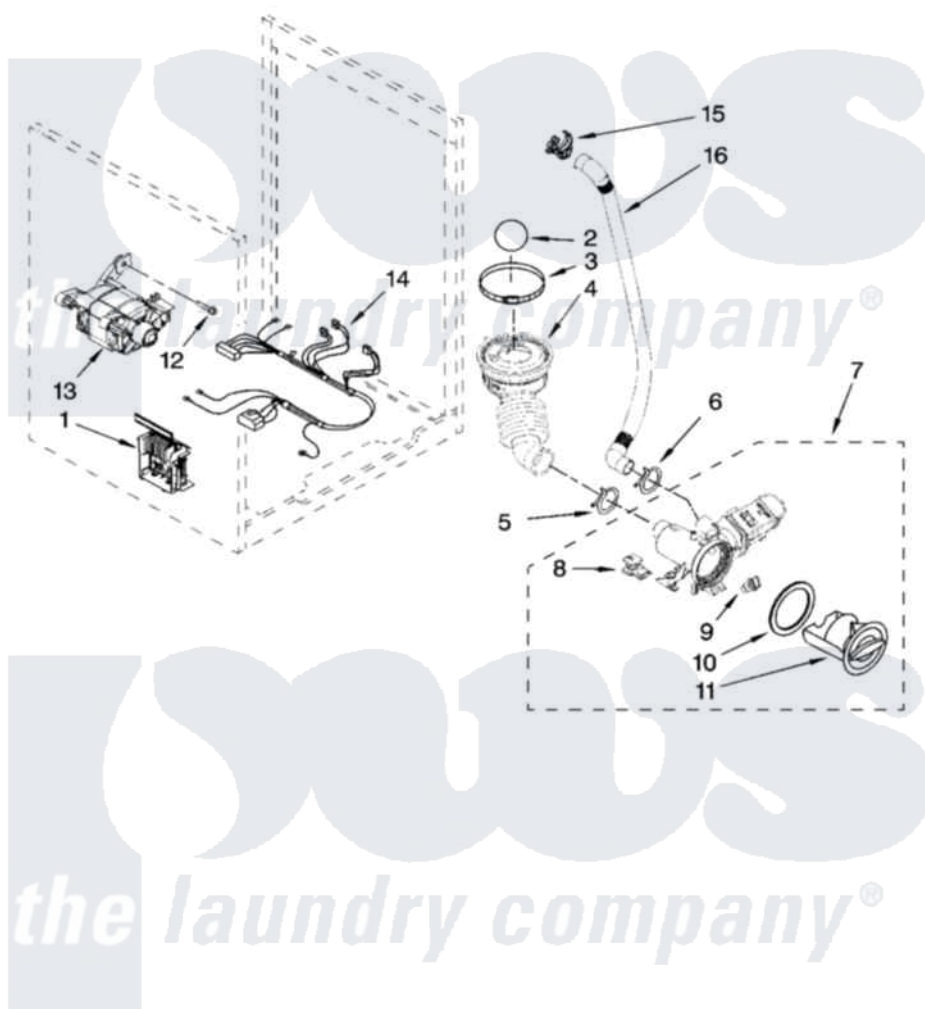

Whirlpool WFW9300VU02 06 - PUMP AND MOTOR PARTS, OPTIONAL PARTS (NOT INCLUDED)

PUMP AND MOTOR PARTS

For Model: WFW9300VU02
(Ultimate Silver)

W10208125

9

Whirlpool [Residential Whirlpool WFW9300VU02 Washer Parts](#) Parts Diagram 06 - PUMP AND MOTOR PARTS, OPTIONAL PARTS (NOT INCLUDED)
Click on the part number to view part

Item	Original Part Number	Replaced By	Status	Part Description
1	8183196			Motor Control Unit
2	W10121657			Ball
3	8181734	696392		Hose Clamp
4	8181732			Hose, Tub To Pump
5	8181753	285655		Clamp, Hose
6	8181752	3367052		Clamp, Hose
7	8182821	280187		Pump-Water
8	8182820			Grommet, Damper
9	8182816			Grommet, Damper
10	8181736			Seal, Filter Cap
11	8183027			Cap, Filter
12	W10128585			Bolt, Motor
13	8182793			Motor, Drive
14	8183188			Harness, Motor
15	8182209			Retainer, Drain Hose

16	8181740	W10003250	Hose, Drain-Inner
	8212605		Paint, Pressurized Spray
"	BLANK	Not Available	ACCESSORY PARTS
"	285863		Water System Parts
"	4396899	8212452	Guard-Rear
"	38005	8541503	Kit, Stack Assembly
"	W10135699		Affresh Odor Remover