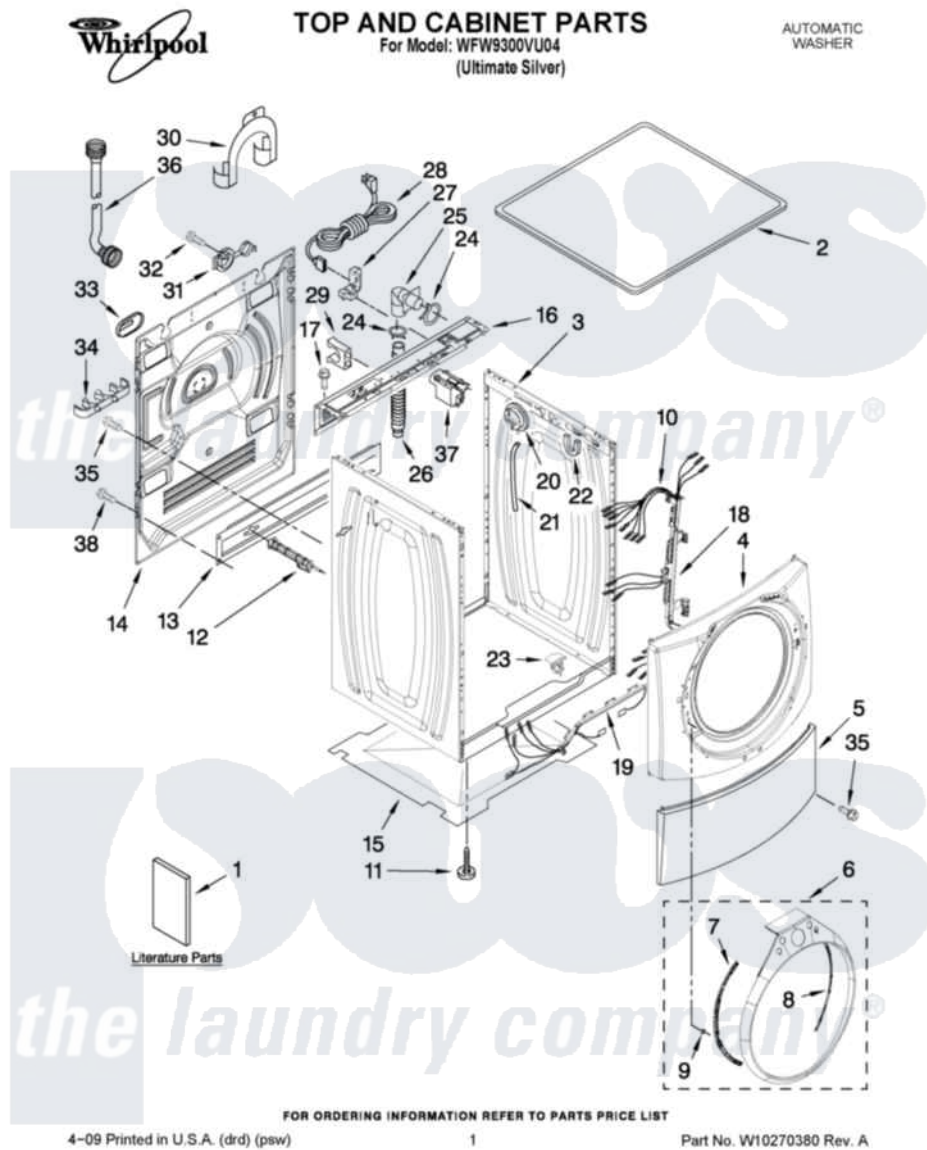

Whirlpool WFW9300VU04 01 - TOP AND CABINET PARTS

Whirlpool Residential Whirlpool WFW9300VU04 Washer Parts Parts Diagram 01 - TOP AND CABINET PARTS
[Click on the part number to view part](#)

Item	Original Part Number	Replaced By	Status	Part Description
1	W10158200		Not Available	Use & Care Guide
"	W10250503		Not Available	Tech Sheet
"	8183017		Not Available	Quick Start Guide
"	W10223673		Not Available	Energy Guide
2	W10121849	8183007		Top
3	W10253664			Cabinet
4	8183217			Panel, Front
5	8183055			Toe Panel
6	W10208774			Trim Ring, Teardrop Assembly
7	8183208			Bracket, Trim Fixation
8	8183209			Bracket, Trim Fixation
9	8183210			Clip, Trim
10	8183189			Harness, Wiring
11	8181636			Foot, Leveling
12	8182797	W10289554A		Bolt
"	8182798	W10289554A		Bolt

13	8182661	W10003040	Brace, Transport
14	W10242507		Panel, Rear
15	8181635		Pan, Bottom
16	W10250578		Brace, Rear
17	8181756	488729	Screw
18	W10121609		Channel, Harness
19	W10121610		Channel, Harness
20	W10271610		Switch, Pressure
21	8181739	W10004260	Hose, Pressure Switch
22	8181763		Bracket, Spring
23	W10189678	W10085220	Microswitch
24	8181752	3367052	Clamp, Hose
25	8181738		Connector, Hose Outlet
26	8181737		Hose, Drain
27	8181690	8182635	Strain Relief
28	8183009		Cord, Power
29	8182702		Clip, Outer Hose Holder
30	8181768	W10280024	U-Bend, Drain Hose
31	8182699		Grommet, Cord Support
32	8182201		Screw, 3 X 8 mm
33	8182700	8540268	Cover, Transport
34	8182701		Clip, Outer Hose Holder
35	8181828	488729	Screw
36	8182795	89503	Hose-Inlet
"	8182792	89503	Hose-Inlet
37	8183019	W10326464	Filter, Interference
38	W10157885		Screw, 4.2 X 14