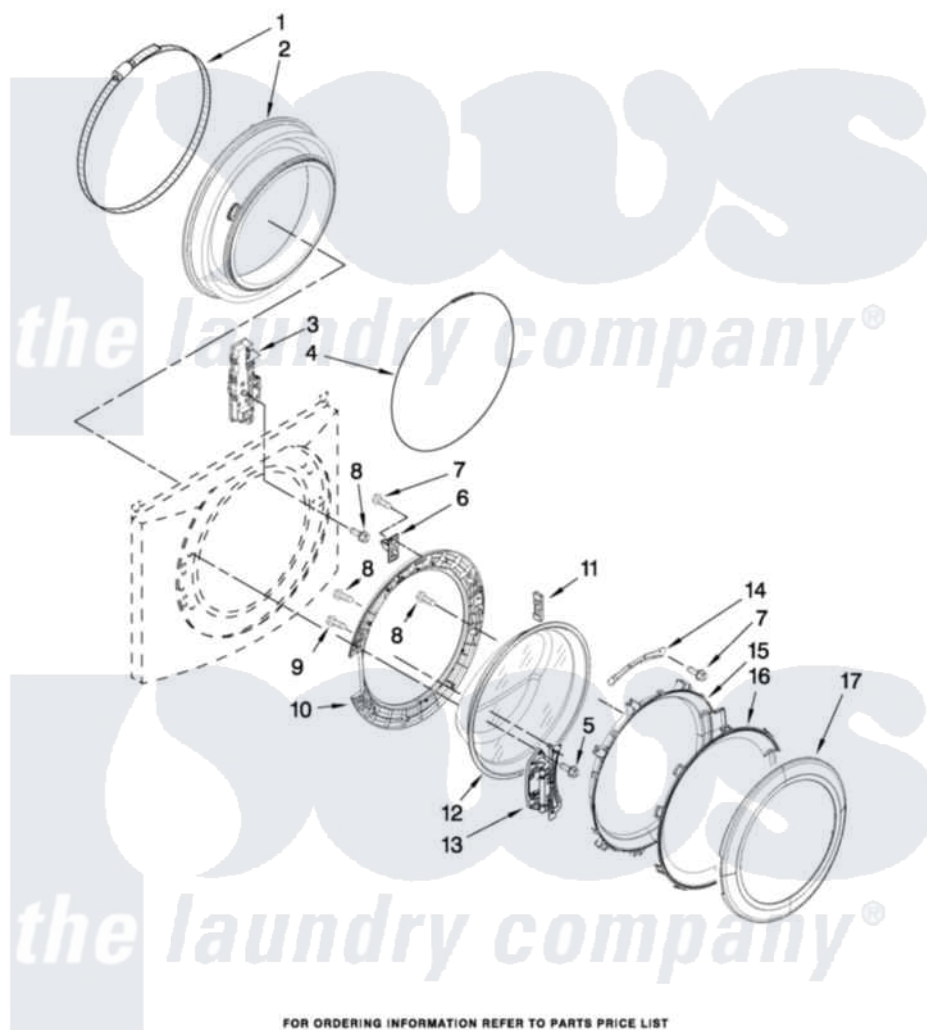

Whirlpool WFW9300VU04 02 - DOOR AND LATCH PARTS

DOOR AND LATCH PARTS

For Model: WFW9300VU04
(Ultimate Silver)

W10270380

FOR ORDERING INFORMATION REFER TO PARTS PRICE LIST

3

Whirlpool [Residential Whirlpool WFW9300VU04 Washer Parts](#) Parts Diagram 02 - DOOR AND LATCH PARTS

[Click on the part number to view part](#)

Item	Original Part Number	Replaced By	Status	Part Description
1	8182210			Clamp, Bellow
2	8182119			Bellow
3	8183270			Lock, Door
4	8182211			Clamp, Bellow To Front Panel
5	8181760	8540725		Screw
6	8183198	W10217552		Hook, Door
7	8181758	8182214		Screw
8	8181661			Screw, Actuator
9	8181660			Screw
10	8183195			Frame, Door Back Support
11	8181659	W10128586		Clamp, Glass Support
12	8181655			Glass, Door
13	8183202			Hinge, Door
14	8183199	W10295703		Clamp, Glass
15	8183256			Frame, Door Front Support
16	8183255			Screen, Door