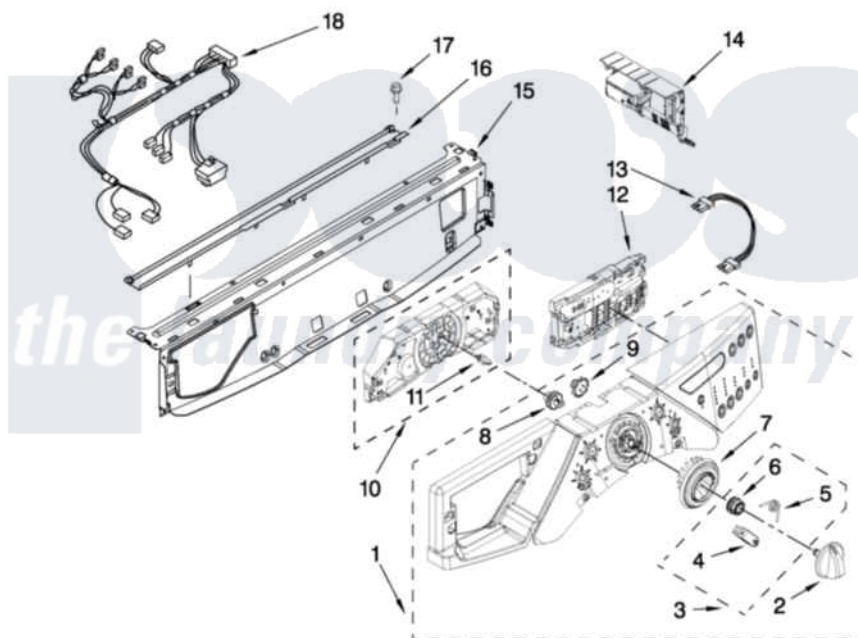

Whirlpool WFW9300VU04 03 - CONTROL PANEL PARTS

CONTROL PANEL PARTS

For Model: WFW9300VU04
(Ultimate Silver)

FOR ORDERING INFORMATION REFER TO PARTS PRICE LIST

4

W10270380

Whirlpool [Residential Whirlpool WFW9300VU04 Washer Parts](#) Parts Diagram 03 - CONTROL PANEL PARTS
Click on the part number to view part

Item	Original Part Number	Replaced By	Status	Part Description
1	W10208775			Panel-Control
2	W10166961			Knob, Control
3	W10133927			Wheel, Detent Kit
4	W10131661	W10133927		Wheel, Detent Kit
5	W10131377	W10133927		Wheel, Detent Kit
6	W10131378	W10133927		Wheel, Detent Kit
7	W10131376	W10012410		Knob, Light Ring
8	W10131381			Wheel, Encoder
9	W10131382	W10012440		Retainer-Snap
10	W10168596	W10319816		Control-Elec
11	8183177			Adapter, Encoder Wheel
12	W10271609			User Interface, Right
13	W10168511	8183254		Harness, Wiring
14	W10271605		Not Available	MICROCOMPUTER, MACHINE CONTROL
15	8183203	W10059240		Brace, Front Top
16	8183204			Channel, Water