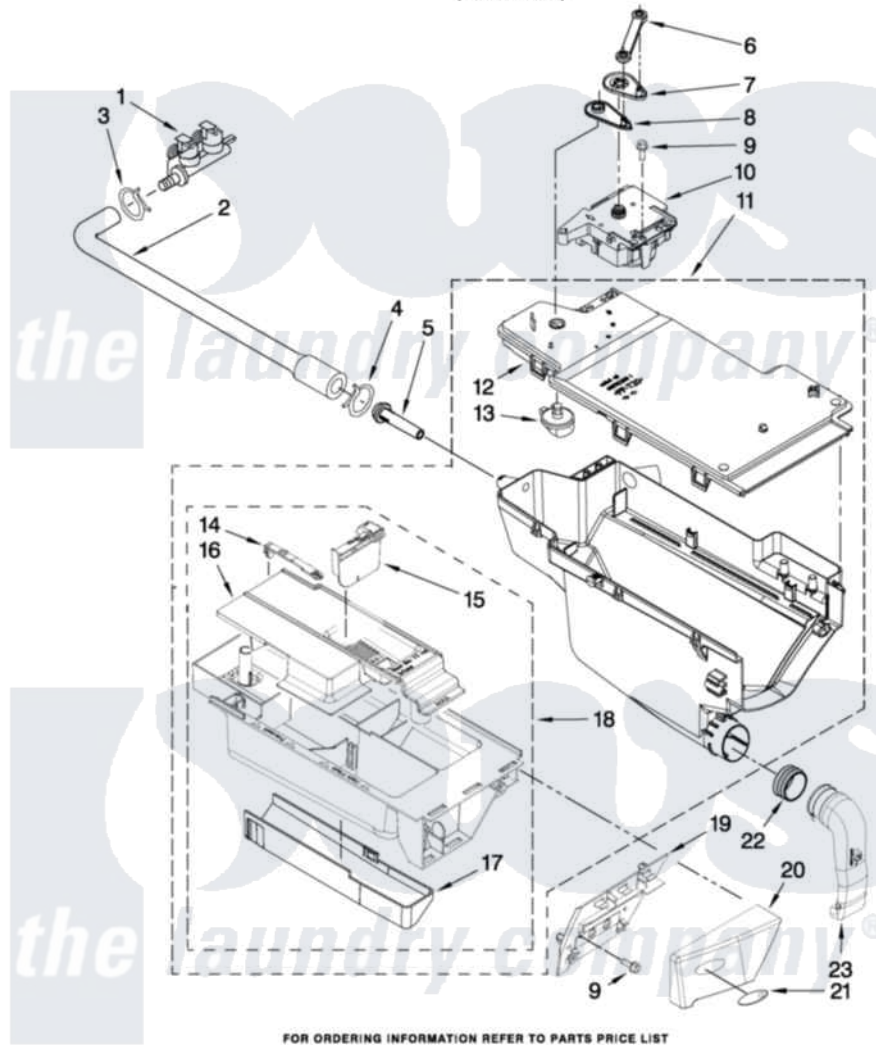

Whirlpool WFW9300VU04 04 - DISPENSER PARTS

DISPENSER PARTS

For Model: WFW9300VU04
(Ultimate Silver)

W10270380

FOR ORDERING INFORMATION REFER TO PARTS PRICE LIST

5

Whirlpool Residential Whirlpool WFW9300VU04 Washer Parts Parts Diagram 04 - DISPENSER PARTS
Click on the part number to view part

Item	Original Part Number	Replaced By	Status	Part Description
1	8182862			Valve, Inlet
2	W10168480			Hose, Inlet Valve To Dispenser
3	8181754	489503		Clamp
4	8181751	489503		Clamp
5	8183181			Nozzle, Inlet
6	8183183			Lever, Water Distribution
7	8183184			Cam, Actuator
8	W10161052			Lever, Water Distribution
9	8181661			Screw, Actuator
10	8183186	W10352973		Actuator
11	W10157886			Dispenser, Complete
12	W10164400			Plate, Distribution
13	8181712			Nozzle, Distribution
14	8181721			Hook, Drawer
15	W10121596			Separator, With Selection Slider

16	W10121598		Syphon, Bleach/Softener
17	8183179		Cover, Detergent Drawer
18	8183173		Drawer, Detergent
19	W10156617		Bracket, Handle Fixation
20	8183237	280217	Handle
21	8183253		Medallion
22	8181747		Seal
23	8181718		Tube, Dispenser To Bellow