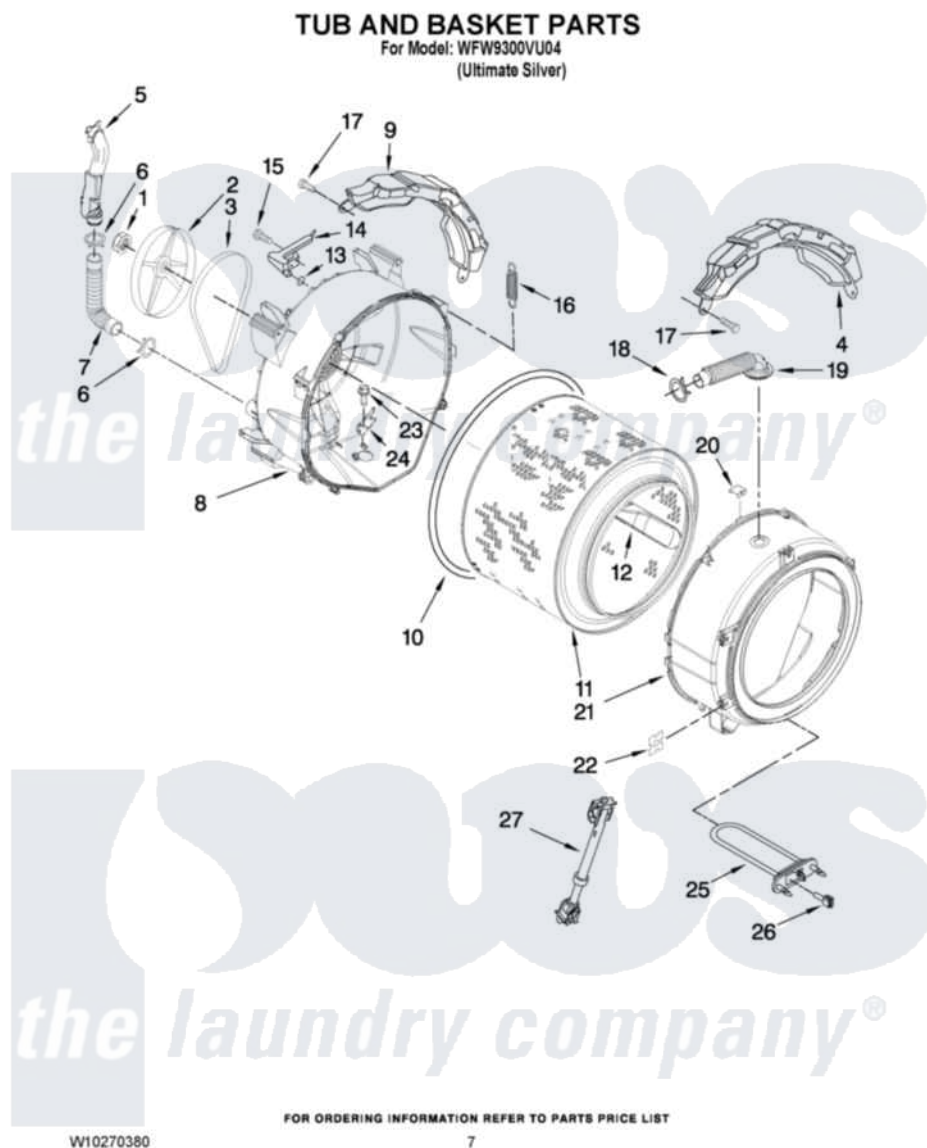

Whirlpool WFW9300VU04 05 - TUB AND BASKET PARTS

Whirlpool [Residential Whirlpool WFW9300VU04 Washer Parts](#) Parts Diagram 05 - TUB AND BASKET PARTS
Click on the part number to view part

Item	Original Part Number	Replaced By	Status	Part Description
1	8182132	W10283361		Nut, Pulley
2	8182650			Pulley
3	8181670	W10388414		Belt
4	8181645	W10008880		Counterweight, Front
5	W10253670			Pipe, Ventilation
6	W10208156			Clamp
7	8181743			Hose, Exhaust
8	W10253855	W10253864		Tub-Outer
9	8181913	W10008870		Counterweight, Rear
10	8181673			Gasket, Tub
11	W10250573			Basket, Complete
12	W10250572			Baffle, Tub
13	W10250553			O-Ring, Air Trap
14	8181731			Airtrap
15	8181785			Screw
16	8182814			Spring, Suspension

17	8181647	W10182109	Screw-Kit
18	8181742	3367052	Clamp, Hose
19	8183187	8540015	Hose, Exhaust
20	8181667	8540092	Clamp, Tub
21	8182312	285981	Tub-Outer
22	8182512		Nut, Push-In
23	8182214		Screw
24	W10250558		Bracket, Heater Support
25	8182666		Element, Heating
26	8181705		Ntc
27	8182812		Shock Absorber