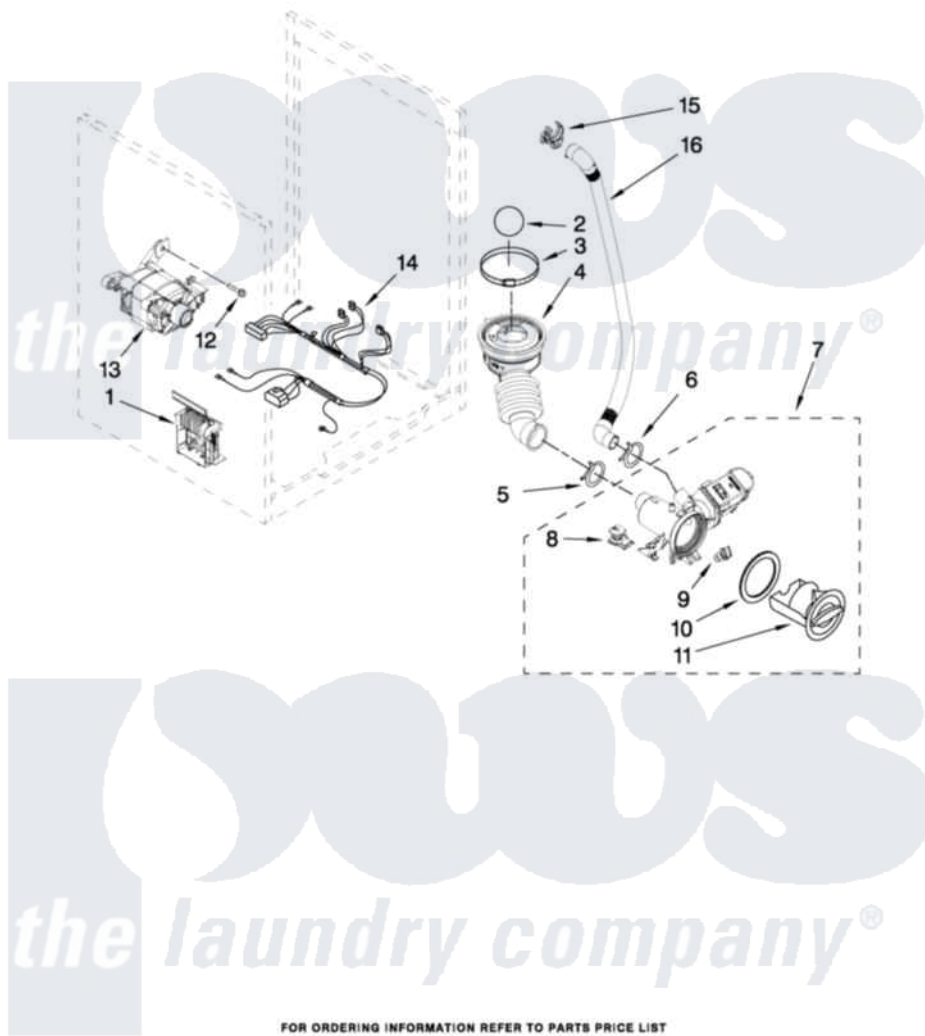

Whirlpool WFW9300VU04 06 - PUMP AND MOTOR PARTS

PUMP AND MOTOR PARTS

For Model: WFW9300VU04
(Ultimate Silver)

W10270380

FOR ORDERING INFORMATION REFER TO PARTS PRICE LIST

9

Whirlpool [Residential Whirlpool WFW9300VU04 Washer Parts](#) Parts Diagram 06 - PUMP AND MOTOR PARTS

Click on the part number to view part

| Item | Original Part Number | Replaced By | Status | Part Description |
|------|---------------------------|---------------------------|--------|----------------------|
| 1 | 8183196 | | | Motor Control Unit |
| 2 | W10121657 | | | Ball |
| 3 | 8181734 | 696392 | | Hose Clamp |
| 4 | 8181732 | | | Hose, Tub To Pump |
| 5 | 8181753 | 285655 | | Clamp, Hose |
| 6 | 8181752 | 3367052 | | Clamp, Hose |
| 7 | 8182821 | 280187 | | Pump-Water |
| 8 | 8182820 | | | Grommet, Damper |
| 9 | 8182816 | | | Grommet, Damper |
| 10 | 8181736 | | | Seal, Filter Cap |
| 11 | 8183027 | | | Cap, Filter |
| 12 | W10128585 | | | Bolt, Motor |
| 13 | 8182793 | | | Motor, Drive |
| 14 | W10189680 | | | Harness, Motor |
| 15 | 8182209 | | | Retainer, Drain Hose |
| 16 | 8181740 | W10003250 | | Hose, Drain-Inner |