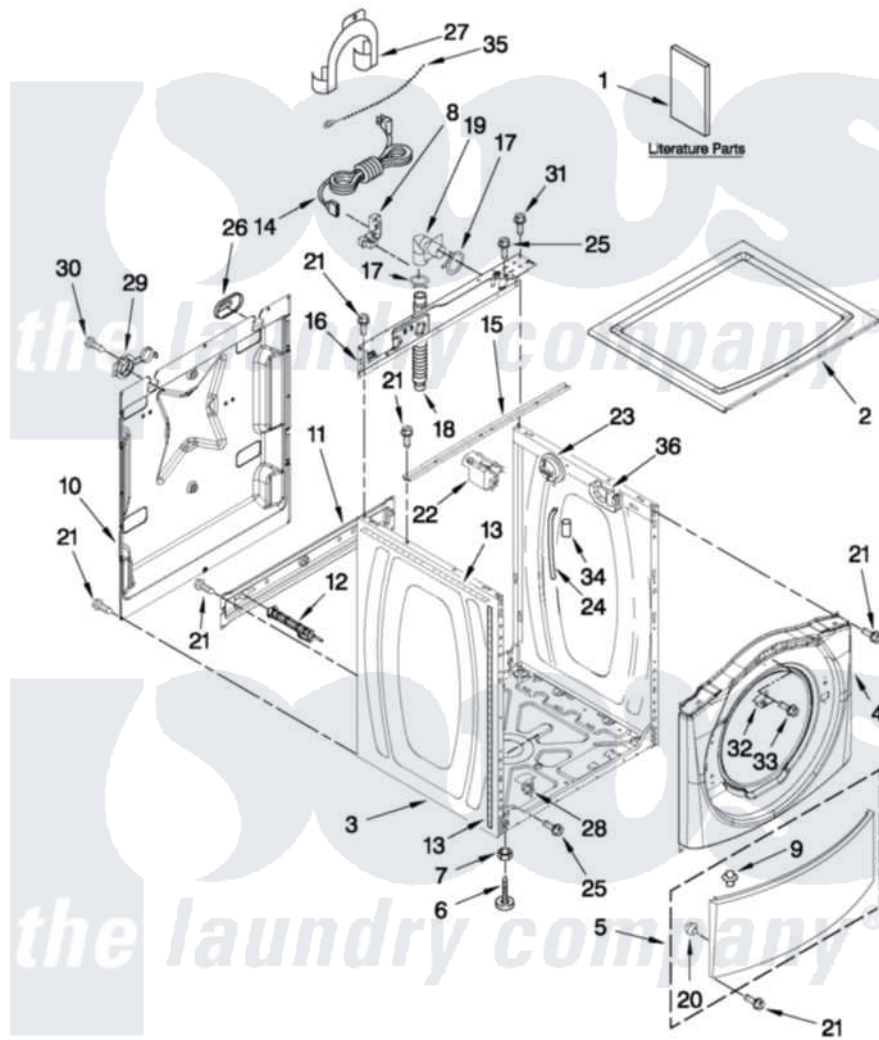

Whirlpool WFW9351YL00 01 - TOP AND CABINET PARTS

TOP AND CABINET PARTS

AUTOMATIC WASHER

For Models: WFW9351YW00, WFW9351YL00
(White) (Silver)

FOR ORDERING INFORMATION REFER TO PARTS PRICE LIST

07-11 Printed in U.S.A. (dtd)(bay)

1

Part No. W10426344 Rev. B

Whirlpool Residential Whirlpool WFW9351YL00 Washer Parts Parts Diagram 01 - TOP AND CABINET PARTS

Click on the part number to view part

Item	Original Part Number	Replaced By	Status	Part Description
1	W10408696		Not Available	INSTALLATION INSTRUCTIONS
"	W10394278		Not Available	USE & CARE GUIDE
"	W10385295		Not Available	TECH SHEET
"	W10404646		Not Available	ENERGY GUIDE
2	W10303994			Top
"	W10303995			Top
3	W10410294			Cabinet
"	W10410323			Cabinet
4	W10255250	8540746		Panel
"	W10255251			Panel, Front
5	8540813	8540664		Toe Panel
"	W10254153			Toe Panel
6	W10245373			Foot, Leveling
7	3359452			Nut, Lock
8	W10110676	8182635		Strain Relief
9	8518891			Rivet

10	W10258341		Panel, Rear
11	W10189657		Brace, Transport
12	W10251449	W10285622	Bolt
13	8318396		Foam-Seal
14	W10205499		Cord, Power
15	8540721		Brace, Top
16	W10299495		Brace, Rear
17	356138		Clamp, Hose
18	W10281257	8181737	Hose, Drain
19	W10003260	8181738	Connector, Hose Outlet
20	238614		Bumper And Isolation
21	W10015090	489442	Screw 3 2217757 Roller, Front
22	W10339736		Filter, Interference
23	W10239066		Switch, Pressure
24	8540294		Hose, Pressure Switch
25	8540479		Screw, Grounding
26	8540268		Cover, Transport
27	8540021	W10280024	U-Bend, Drain Hose
28	W10085220		Microswitch
29	8540728	8182699	Grommet, Cord Support
30	8540727	8182201	Screw, 3 X 8 mm
31	8540329		Screw, 8-18 X 7/16
32	8540669		Bracket, Console Retainer
33	8533954	98006631	Screw
34	2161302	2162499	Sleeve, Suction Line
35	3347868	W10339879	Tie, Cable
36	8540644		Bracket-Suspension Spring