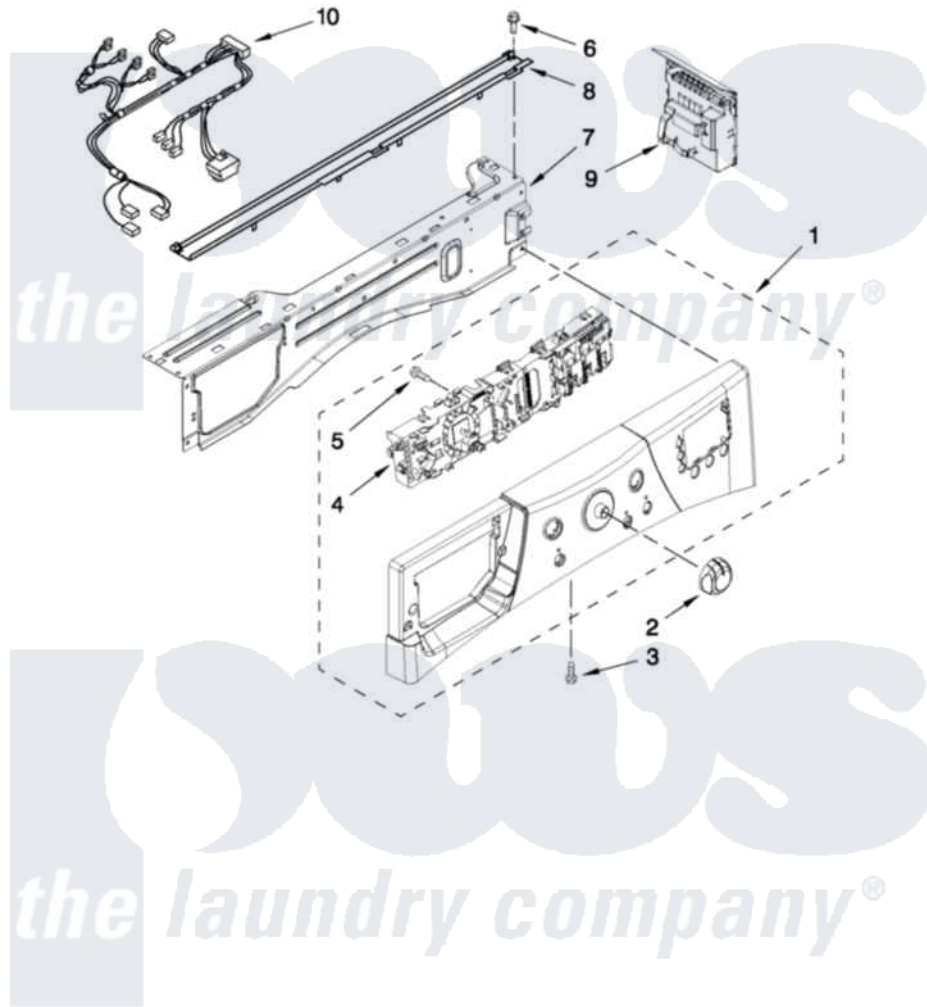

Whirlpool WFW9351YL00 03 - CONTROL PANEL PARTS

CONTROL PANEL PARTS

For Models: WFW9351YW00, WFW9351YL00
(White) (Silver)

FOR ORDERING INFORMATION REFER TO PARTS PRICE LIST

4

W10426344

Whirlpool [Residential Whirlpool WFW9351YL00 Washer Parts](#) Parts Diagram 03 - CONTROL PANEL PARTS

[Click on the part number to view part](#)

Item	Original Part Number	Replaced By	Status	Part Description
1	W10370315			Console
"	W10370317			Console
2	W10251394			Assembly, Knob White And Silver Models
3	8540282	8181661		Screw, Actuator
4	W10370329			User Interface
5	W10006580			Screw, M3-1.12 X12 Pn 6l Spl
6	W10015090	489442		Screw 3 2217757 Roller, Front
7	W10240776			Brace, Top Front
8	8540839			Channel, Water
9	W10373841			Microcomputer, Machine Control
10	W10323100			Harness, Main Wiring