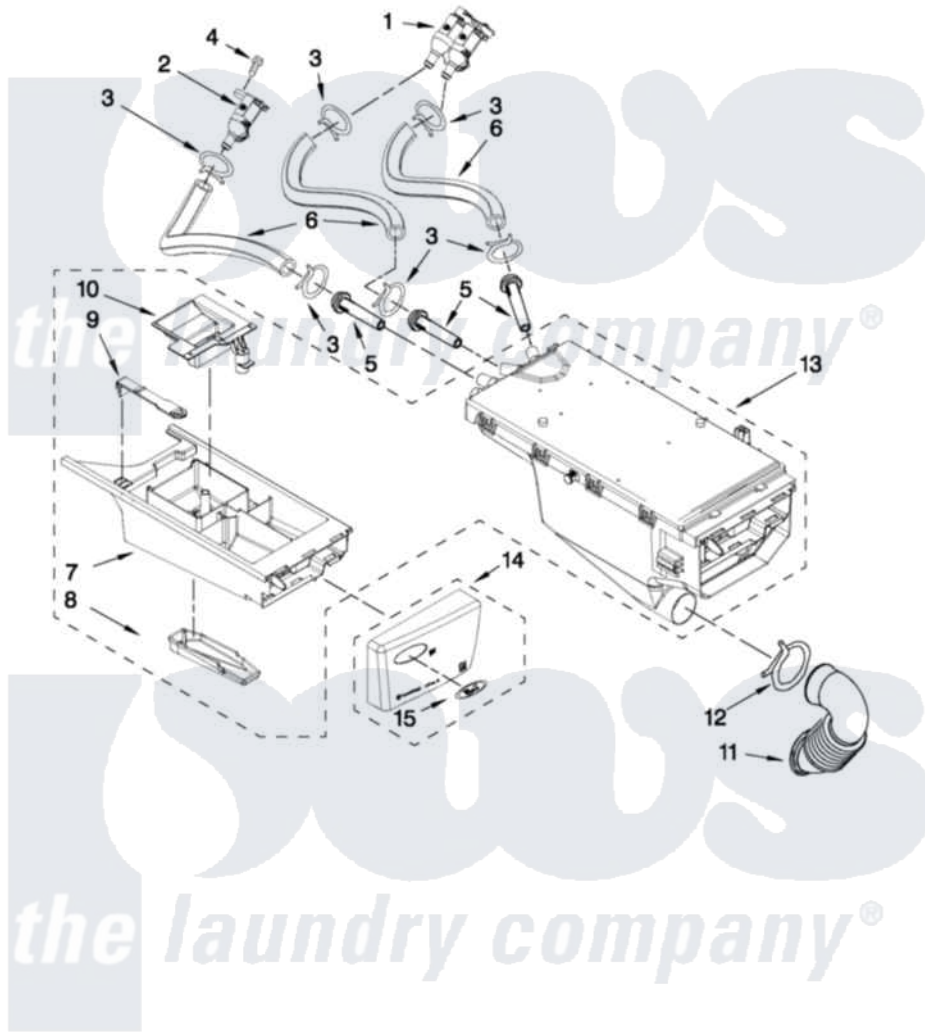

Whirlpool WFW9351YL00 04 - DISPENSER PARTS

DISPENSER PARTS For Models: WFW9351YW00, WFW9351YL00 (White) (Silver)

FOR ORDERING INFORMATION REFER TO PARTS PRICE LIST

W10426344

5

Whirlpool [Residential Whirlpool WFW9351YL00 Washer Parts](#) Parts Diagram 04 - DISPENSER PARTS
Click on the part number to view part

Item	Original Part Number	Replaced By	Status	Part Description
1	W10212596			Valve, Water Inlet
2	W10212598			Valve, Water Inlet
3	370450	596669		Clamp, Manifold
4	8540513	8182214		Screw
5	8183181			Nozzle, Inlet
6	W10212611			Hose, Valve To Dispenser
7	8540402			Drawer, Detergent
8	8540399			Cover, Detergent Drawer
9	W10003170	8181721		Hook, Drawer
10	8540429			Siphon, Bleach/Softener
11	8540063			Hose, Dispenser To Tub
12	8281276			Clamp, Hose
13	W10399327			Dispenser, Complete
14	W10394867			Handle, Drawer
"	W10394868			Handle, Drawer
15	W10338425		Not Available	MEDALLION