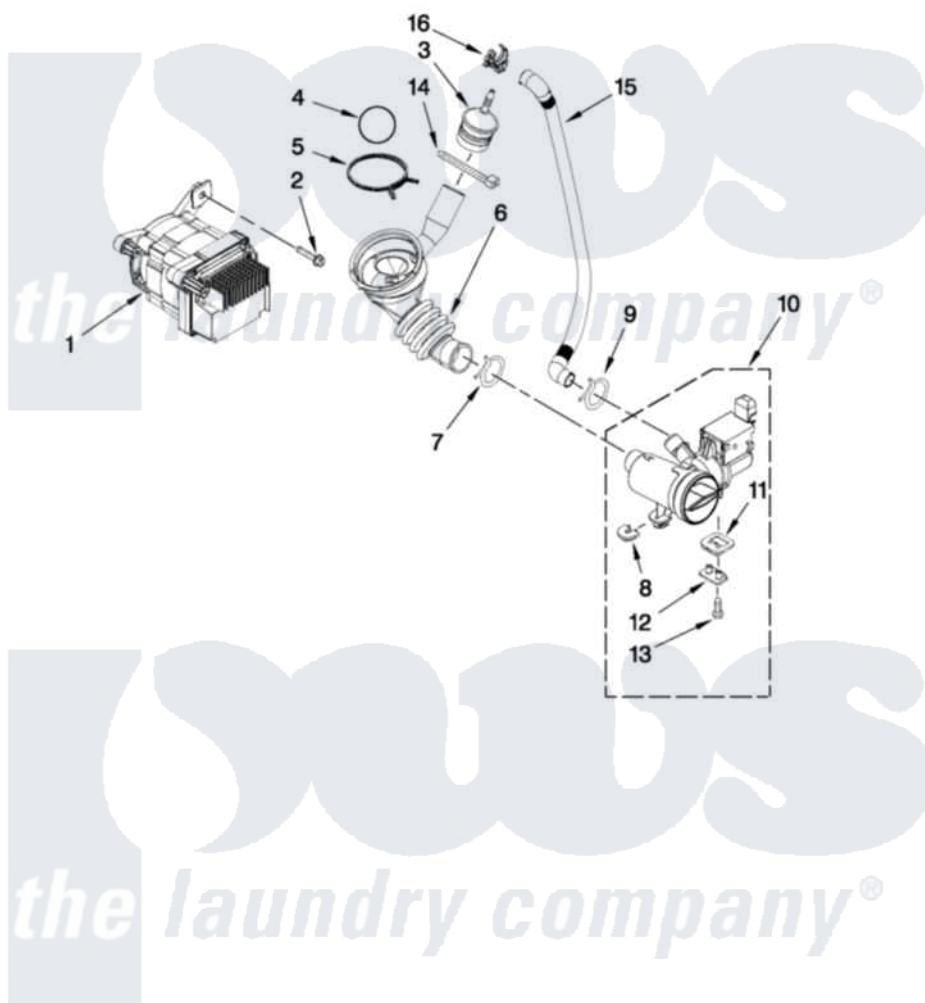

Whirlpool WFW9351YL00 05 - PUMP AND MOTOR PARTS

PUMP AND MOTOR PARTS

For Models: WFW9351YW00, WFW9351YL00
(White) (Silver)

FOR ORDERING INFORMATION REFER TO PARTS PRICE LIST

6

W10426344

Whirlpool [Residential Whirlpool WFW9351YL00 Washer Parts](#) Parts Diagram 05 - PUMP AND MOTOR PARTS

Click on the part number to view part

Item	Original Part Number	Replaced By	Status	Part Description
1	W10315848			Motor, Drive
2	8540134			Bolt, Motor
3	W10405608			Air Trap
4	8540013			Ball
5	8181734	696392		Hose Clamp
6	8540012			Hose, Tub To Pump
7	370448	616099		Clamp
8	W10034820			Foot, Rubber
9	W10245724	285655		Clamp, Hose
10	W10130913			Pump
11	W10034830			Foot, Rubber
12	8540033			Cap, Right Foot
13	8533964			Screw, 10-16 X 1.25
14	2262071			Cable Tie
15	W10272563			Hose, Drain- Inner
16	W10003290	8182209		Retainer, Drain Hose