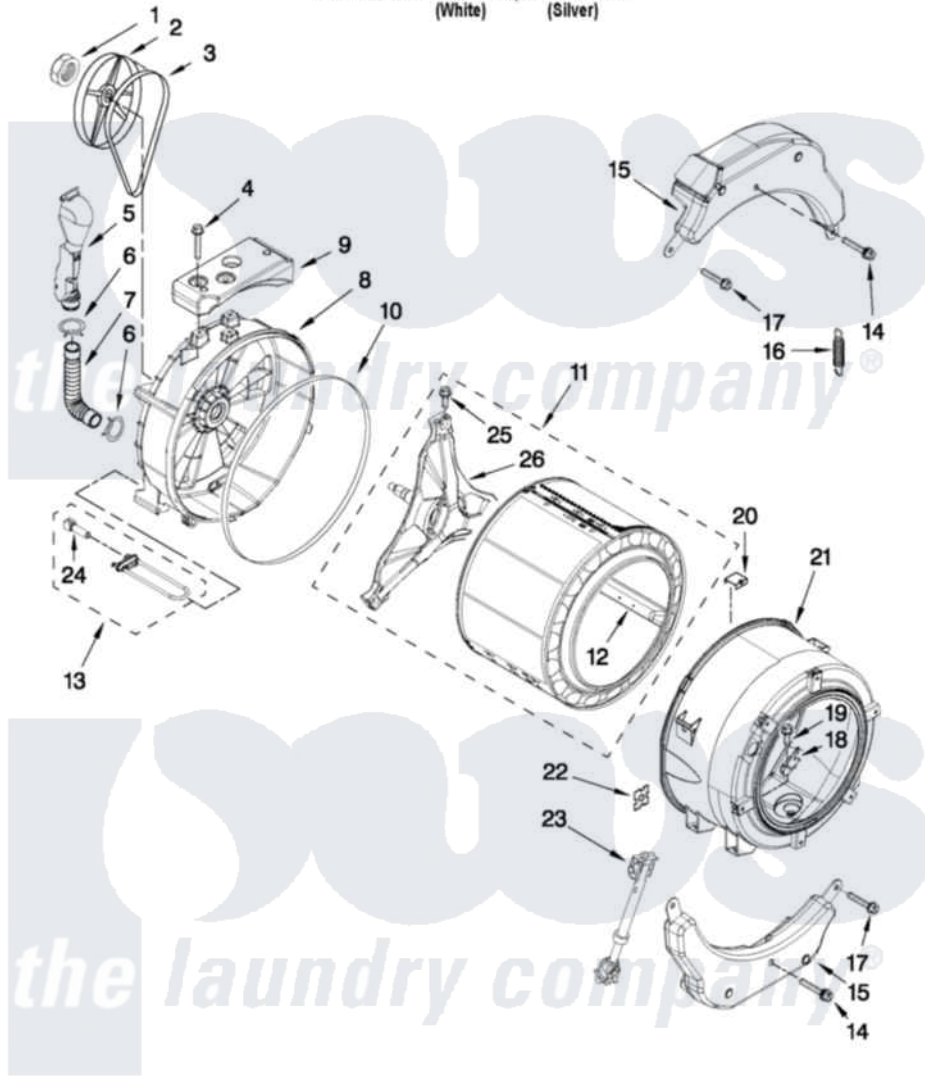

# Whirlpool WFW9351YL00 06 - TUB AND BASKET PARTS

## TUB AND BASKET PARTS

For Models: WFW9351YW00, WFW9351YL00  
(White) (Silver)

FOR ORDERING INFORMATION REFER TO PARTS PRICE LIST

W10426344

7

Whirlpool Residential Whirlpool WFW9351YL00 Washer Parts Parts Diagram 06 - TUB AND BASKET PARTS

[Click on the part number to view part](#)

Item	Original Part Number	Replaced By	Status	Part Description
1	8533999	<a href="#">W10283361</a>		Nut, Pulley
2	<a href="#">8540088C</a>			Pulley
3	<a href="#">8540101</a>			Belt, Drive
4	<a href="#">W10246531</a>			Screw, Rear Counterweight
5	<a href="#">W10142720</a>			Pipe, Ventilation
6	8540010	<a href="#">W10208156</a>		Clamp
7	<a href="#">8540019</a>			Hose, Exhaust
8	W10200752	<a href="#">W10285623</a>		Tub-Outer
9	<a href="#">W10200747</a>			Counterweight, Rear
10	8540090	<a href="#">W10111158</a>		Gasket
11	<a href="#">W10202459</a>			Basket, Complete
12	<a href="#">8540360</a>			Baffle, Tub
13	W10253993	<a href="#">8182666</a>		Element, Heating
14	<a href="#">W10259288</a>			Bolt Assembly, Counterweight Center Hole
15	<a href="#">W10223198</a>			Counterweight, Front
16	W10010360	<a href="#">280159</a>		Spring

17	W10094780	<a href="#">W10182109</a>	Screw-Kit
18	<a href="#">8540322</a>		Bracket, Heating Element
19	8540880	<a href="#">8182214</a>	Screw
20	<a href="#">8540092</a>		Clamp, Tub
21	W10289874	<a href="#">W10305749</a>	Tub-Outer
22	8540072	<a href="#">8182512</a>	Nut, Push-In
23	<a href="#">W10015830</a>		Shock Absorber
24	W10176659	<a href="#">8181705</a>	Ntc
25	<a href="#">8540382</a>		Screw
26	<a href="#">W10202464</a>		Crosspiece Assembly