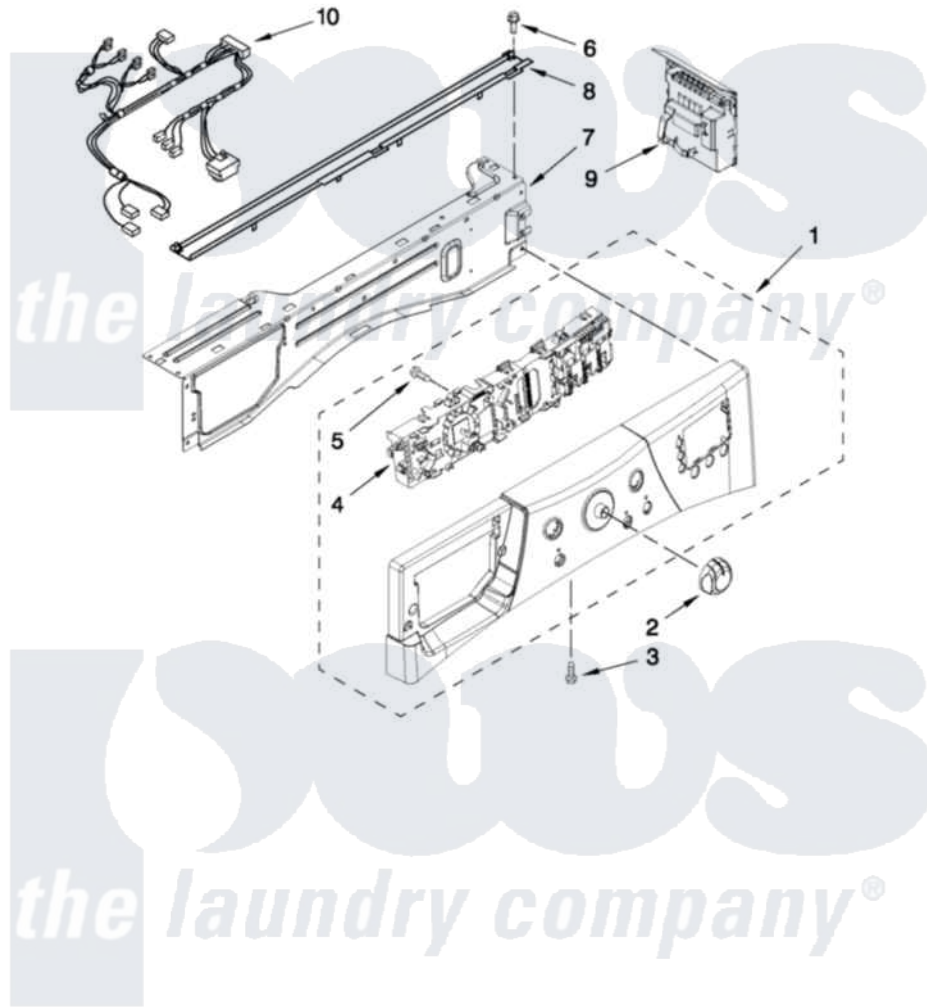

Whirlpool WFW9351YW00 03 - CONTROL PANEL PARTS

CONTROL PANEL PARTS

For Models: WFW9351YW00, WFW9351YL00
(White) (Silver)

FOR ORDERING INFORMATION REFER TO PARTS PRICE LIST

4

W10426344

[Whirlpool Residential Whirlpool WFW9351YW00 Washer Parts](#) Parts Diagram 03 - CONTROL PANEL PARTS

[Click on the part number to view part](#)

| Item | Original Part Number | Replaced By | Status | Part Description |
|------|---------------------------|-------------------------|--------|--|
| 1 | W10370315 | | | Console |
| " | W10370317 | | | Console |
| 2 | W10251394 | | | Assembly, Knob White And Silver Models |
| 3 | 8540282 | 8181661 | | Screw, Actuator |
| 4 | W10370329 | | | User Interface |
| 5 | W10006580 | | | Screw, M3-1.12 X12 Pn 6I Spl |
| 6 | W10015090 | 489442 | | Screw 3 2217757 Roller, Front |
| 7 | W10240776 | | | Brace, Top Front |
| 8 | 8540839 | | | Channel, Water |
| 9 | W10373841 | | | Microcomputer, Machine Control |
| 10 | W10323100 | | | Harness, Main Wiring |