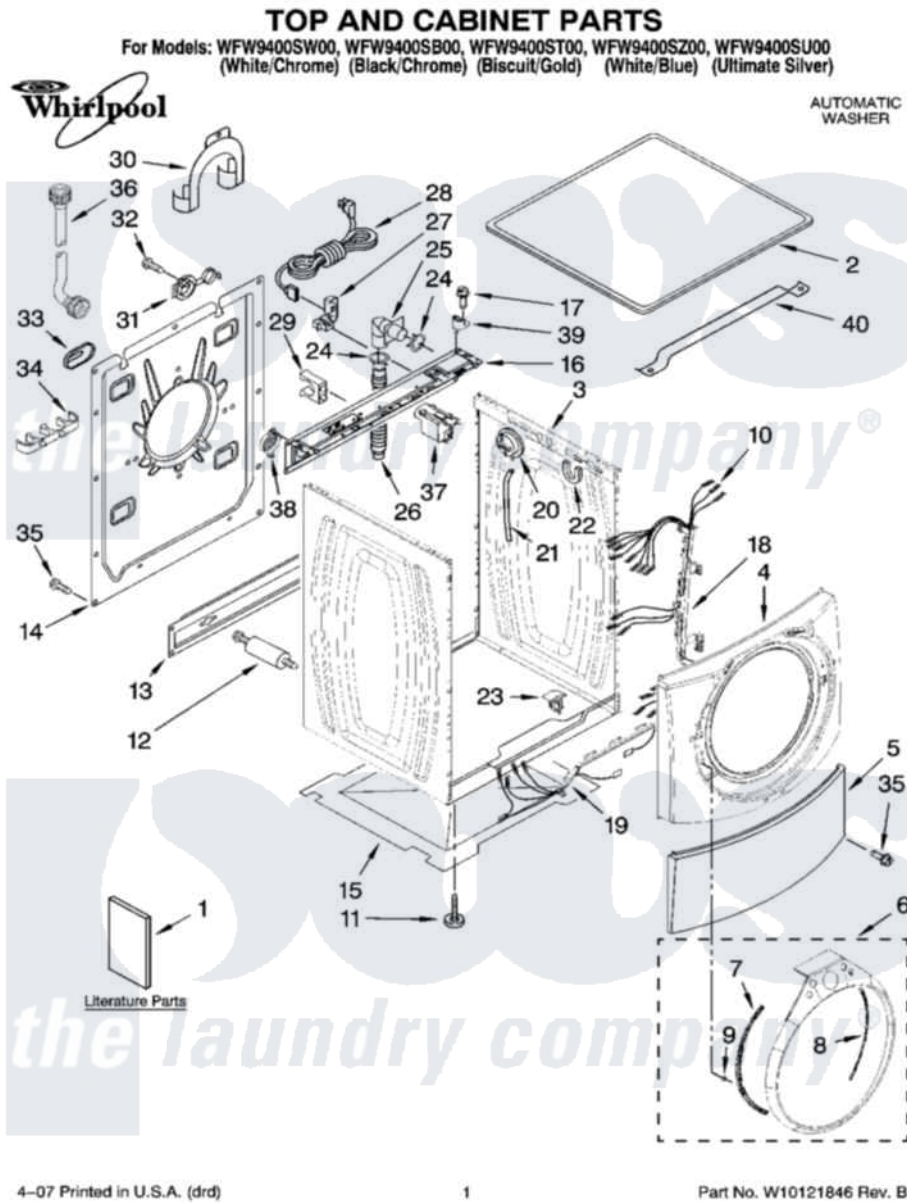

Whirlpool WFW9400SB00 01 - TOP AND CABINET PARTS

Whirlpool Residential Whirlpool WFW9400SB00 Washer Parts Parts Diagram 01 - TOP AND CABINET PARTS
 Click on the part number to view part

Item	Original Part Number	Replaced By	Status	Part Description
1	8183052			Use And Care Guide
"	8183018		Not Available	Tech Sheet
"	8183017		Not Available	Quick Start Guide
"	W10140716		Not Available	Energy Guide
2	8181641			Top
"	8183061			Top
"	8181830			Top
"	W10121849	8183007		Top
3	8183144			Cabinet
"	8183212			Cabinet
"	8183213			Cabinet
"	8183214			Cabinet
4	8183151	W10015590		Panel
"	8183215			Panel, Front
"	8183216			Panel, Front
"	8183217			Panel, Front