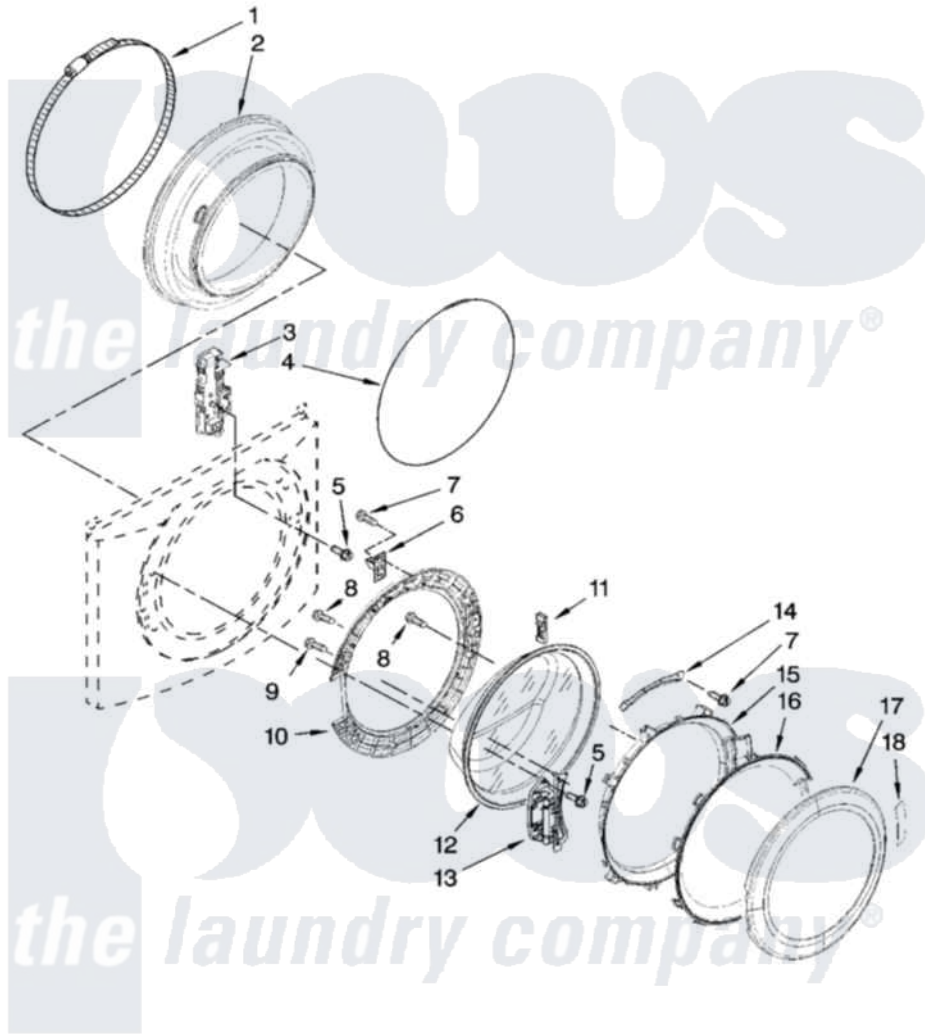

# Whirlpool WFW9400SB00 02 - DOOR AND LATCH PARTS

## DOOR AND LATCH PARTS

For Models: WFW9400SW00, WFW9400SB00, WFW9400ST00, WFW9400SZ00, WFW9400SU00  
(White/Chrome) (Black/Chrome) (Biscuit/Gold) (White/Blue) (Ultimate Silver)

W10121846

3

Whirlpool [Residential Whirlpool WFW9400SB00 Washer Parts](#) Parts Diagram 02 - DOOR AND LATCH PARTS  
Click on the part number to view part

Item	Original Part Number	Replaced By	Status	Part Description
1	<a href="#">8182210</a>			Clamp, Bellow
2	<a href="#">8182119</a>			Bellow
3	<a href="#">8183270</a>			Lock, Door
4	<a href="#">8182211</a>			Clamp, Bellow To Front Panel
5	8181760	<a href="#">8540725</a>		Screw
6	8183198	<a href="#">W10217552</a>		Hook, Door
7	8181758	<a href="#">8182214</a>		Screw
8	<a href="#">8181661</a>			Screw, Actuator
9	<a href="#">8181660</a>			Screw
10	<a href="#">8183195</a>			Frame, Door Back Support
11	8181659	<a href="#">W10128586</a>		Clamp, Glass Support
12	<a href="#">8181655</a>			Glass, Door
13	<a href="#">8183202</a>			Hinge, Door
14	8183199	<a href="#">W10295703</a>		Clamp, Glass
15	<a href="#">8183256</a>			Frame, Door Front Support
16	<a href="#">8183255</a>			Screen, Door

17	8183220	<a href="#">W10069120</a>	Trim Ring, Outer Door
"	8183221	<a href="#">W10069160</a>	Ring-Trim
"	<a href="#">8183219</a>		Trim Ring, Outer Door
18	<a href="#">W10121607</a>		Pad, Door Handle