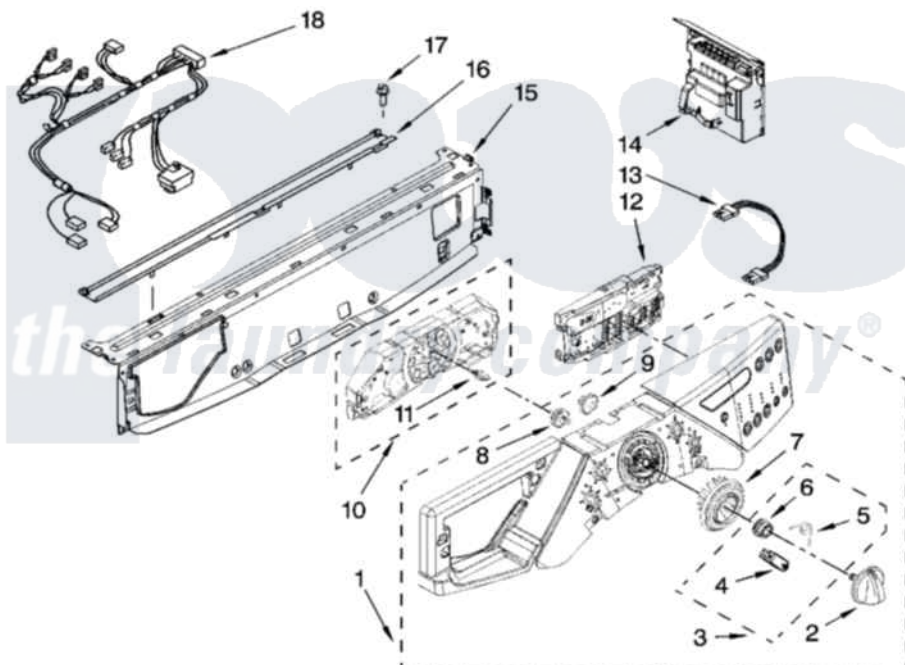

Whirlpool WFW9400SB00 03 - CONTROL PANEL PARTS

CONTROL PANEL PARTS

For Models: WFW9400SW00, WFW9400SB00, WFW9400ST00, WFW9400SZ00, WFW9400SU00
(White/Chrome) (Black/Chrome) (Biscuit/Gold) (White/Blue) (Ultimate Silver)

4

W10121846

Whirlpool [Residential Whirlpool WFW9400SB00 Washer Parts](#) Parts Diagram 03 - CONTROL PANEL PARTS
Click on the part number to view part

Item	Original Part Number	Replaced By	Status	Part Description
1	8183229			Panel, Control
"	8183230			Panel, Control
"	8183231			Panel, Control
"	8183232			Panel, Control
"	8183233			Panel, Control
2	W10131369			Knob, Control
"	W10131370			Knob, Control
"	W10131372			Knob, Control
"	W10131373			Knob, Control
"	W10131371			Knob, Control
3	W10133927			Wheel, Detent Kit
4	W10131661	W10133927		Wheel, Detent Kit
5	W10131377	W10133927		Wheel, Detent Kit
6	W10131378	W10133927		Wheel, Detent Kit
7	W10131376	W10012410		Knob, Light Ring
8	W10131381			Wheel, Encoder

9	W10131382	W10012440	Retainer-Snap
10	8183262	W10164402	User Interface, Center
11	8183177		Adapter, Encoder Wheel
12	8183263	W10319813	Control-Elec
13	8183254		Harness, Wiring
14	8183259		Microcomputer, Machine Control
15	8183203	W10059240	Brace, Front Top
16	8183204		Channel, Water
17	8181756	488729	Screw
18	8183266		Harness, Wiring