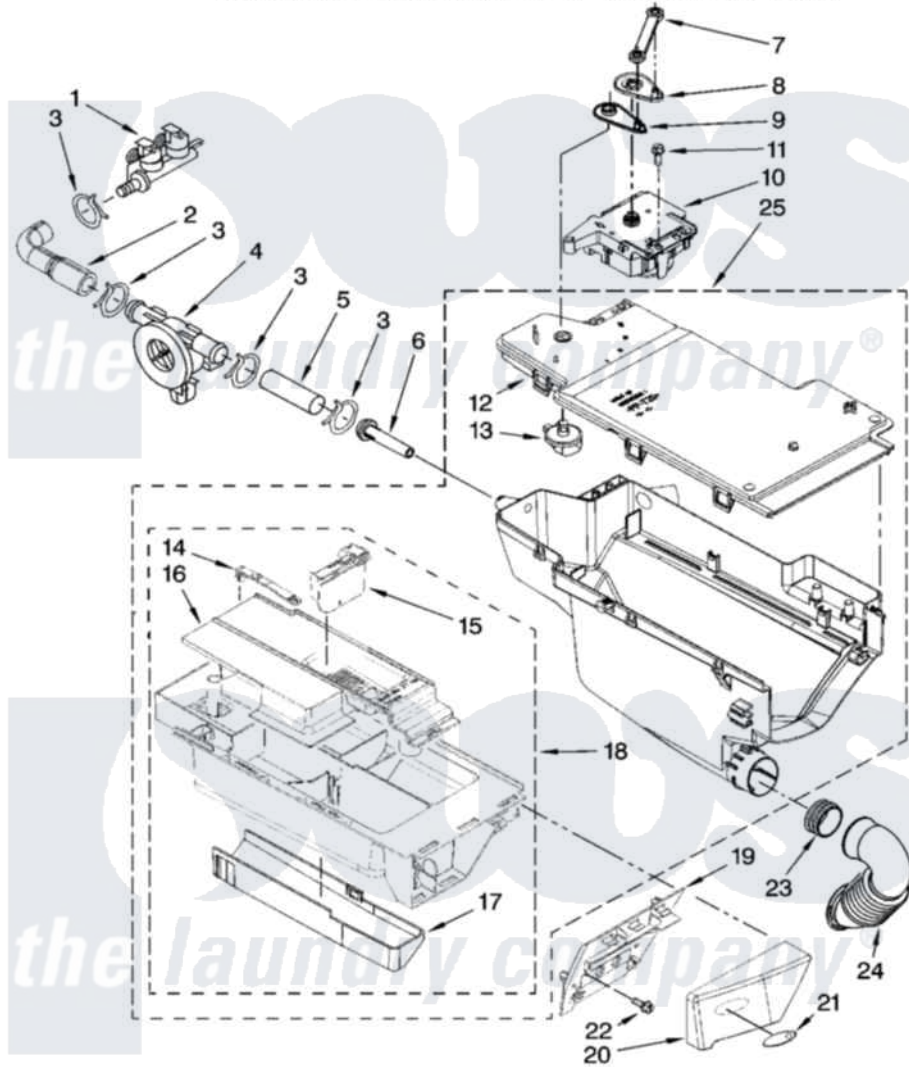

Whirlpool WFW9400SB00 04 - DISPENSER PARTS

DISPENSER PARTS

For Models: WFW9400SW00, WFW9400SB00, WFW9400ST00, WFW9400SZ00, WFW9400SU00
(White/Chrome) (Black/Chrome) (Biscuit/Gold) (White/Blue) (Ultimate Silver)

W10121846

5

Whirlpool [Residential Whirlpool WFW9400SB00 Washer Parts](#) Parts Diagram 04 - DISPENSER PARTS
Click on the part number to view part

Item	Original Part Number	Replaced By	Status	Part Description
1	8182862			Valve, Inlet
2	8183182			Hose, Flowmeter
3	8181751	489503		Clamp
4	8181696	W10110225		Flowmeter
5	8183180			Hose, Inlet Nozzle
6	8183181			Nozzle, Inlet
7	8183183			Lever, Water Distribution
8	8183184			Cam, Actuator
9	8183185	W10161052		Lever, Water Distribution
10	8183186	W10352973		Actuator
11	8181661			Screw, Actuator
12	8183178	W10164400		Plate, Distribution
13	8181712			Nozzle, Distribution
14	8181721			Hook, Drawer
15	W10121596			Separator, With Selection Slider
16	W10121861			Syphon, Bleach/Softener

17	8183179		Cover, Detergent Drawer
18	8183174		Drawer, Detergent
19	8183238	W10156617	Bracket, Handle Fixation
20	8183234	280214	Handle
"	8183235	280215	Handle
"	8183236	280216	Handle
"	8183237	280217	Handle
21	8183253		Medallion
22	8182214		Screw
23	8181747		Seal
24	8181718		Tube, Dispenser To Bellow
25	8183176	W10169232	Dispenser, Complete