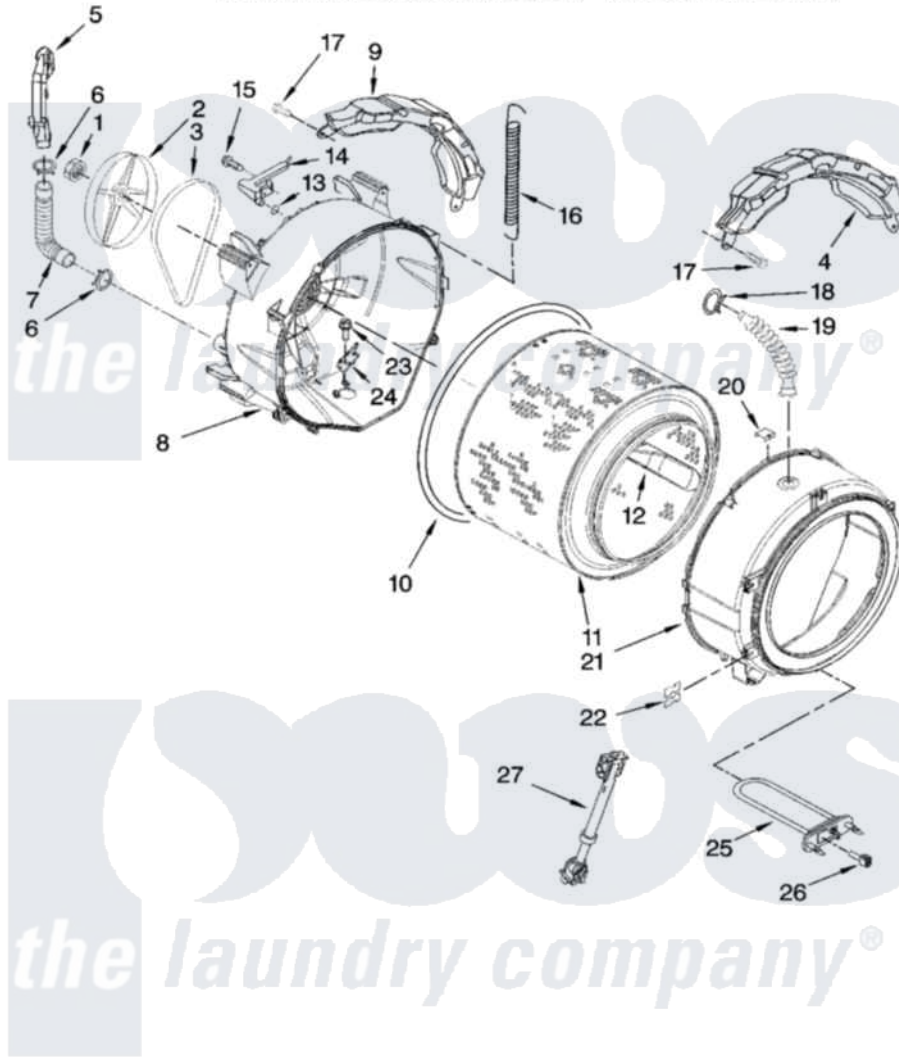

Whirlpool WFW9400SB00 05 - TUB AND BASKET PARTS

TUB AND BASKET PARTS

For Models: WFW9400SW00, WFW9400SB00, WFW9400ST00, WFW9400SZ00, WFW9400SU00
(White/Chrome) (Black/Chrome) (Biscuit/Gold) (White/Blue) (Ultimate Silver)

W10121846

7

Whirlpool Residential Whirlpool WFW9400SB00 Washer Parts Parts Diagram 05 - TUB AND BASKET PARTS
Click on the part number to view part

Item	Original Part Number	Replaced By	Status	Part Description
1	8181672	W10283361		Nut, Pulley
2	8182650			Pulley
3	8183269	W10388414		Belt
4	8181645	W10008880		Counterweight, Front
5	8181744			Pipe, Ventilation
6	8181746	W10208156		Clamp
7	8181743			Hose, Exhaust
8	8181666	W10253866		Tub-Outer
9	8181644			Counterweight, Rear
10	8181673			Gasket, Tub
11	8182247	W10269756		Basket
12	8182233			Baffle, Basket
13	8181748	W10250553		O-Ring, Air Trap
14	8181731			Airtrap
15	8181785			Screw
16	8182814			Spring, Suspension

17	8181647	W10182109	Screw-Kit
18	8181742	3367052	Clamp, Hose
19	8183187	8540015	Hose, Exhaust
20	8181667	8540092	Clamp, Tub
21	8182312	285981	Tub-Outer
22	8182512		Nut, Push-In
23	8182214		Screw
24	8181686	W10250558	Bracket, Heater Support
25	8182666		Element, Heating
26	8181705		Ntc
27	8182812		Shock Absorber