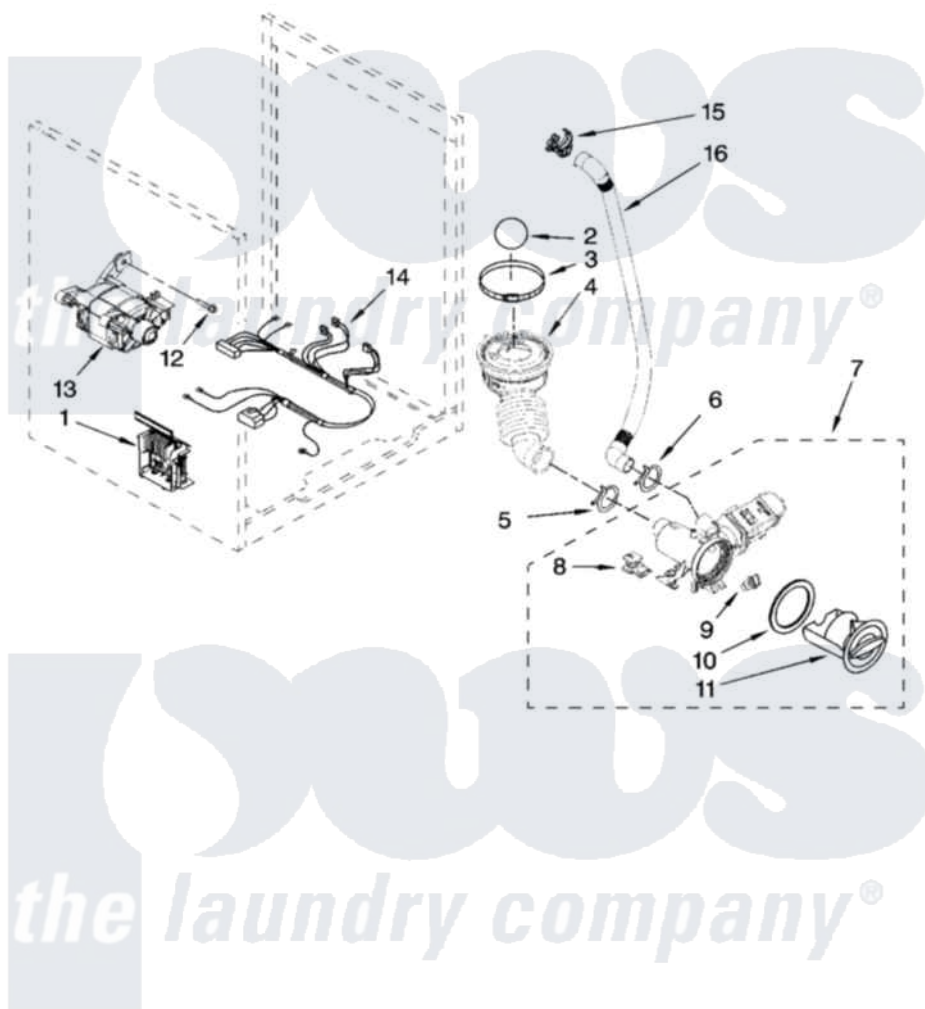

# Whirlpool WFW9400SB00 06 - PUMP AND MOTOR PARTS, OPTIONAL PARTS (NOT INCLUDED)

## PUMP AND MOTOR PARTS

For Models: WFW9400SW00, WFW9400SB00, WFW9400ST00, WFW9400SZ00, WFW9400SU00  
(White/Chrome) (Black/Chrome) (Biscuit/Gold) (White/Blue) (Ultimate Silver)

W10121846

9

Whirlpool [Residential Whirlpool WFW9400SB00 Washer Parts](#) Parts Diagram 06 - PUMP AND MOTOR PARTS, OPTIONAL PARTS (NOT INCLUDED).  
Click on the part number to view part

Item	Original Part Number	Replaced By	Status	Part Description
1	<a href="#">8183196</a>			Motor Control Unit
2	<a href="#">W10121657</a>			Ball
3	8181734	<a href="#">696392</a>		Hose Clamp
4	<a href="#">8181732</a>			Hose, Tub To Pump
5	8181753	<a href="#">285655</a>		Clamp, Hose
6	8181752	<a href="#">3367052</a>		Clamp, Hose
7	8182821	<a href="#">280187</a>		Pump-Water
8	<a href="#">8182820</a>			Grommet, Damper
9	<a href="#">8182816</a>			Grommet, Damper
10	<a href="#">8181736</a>			Seal, Filter Cap
11	<a href="#">8183027</a>			Cap, Filter
12	<a href="#">W10128585</a>			Bolt, Motor
13	<a href="#">8182793</a>			Motor, Drive
14	<a href="#">8183188</a>			Harness, Motor
15	<a href="#">8182209</a>			Retainer, Drain Hose