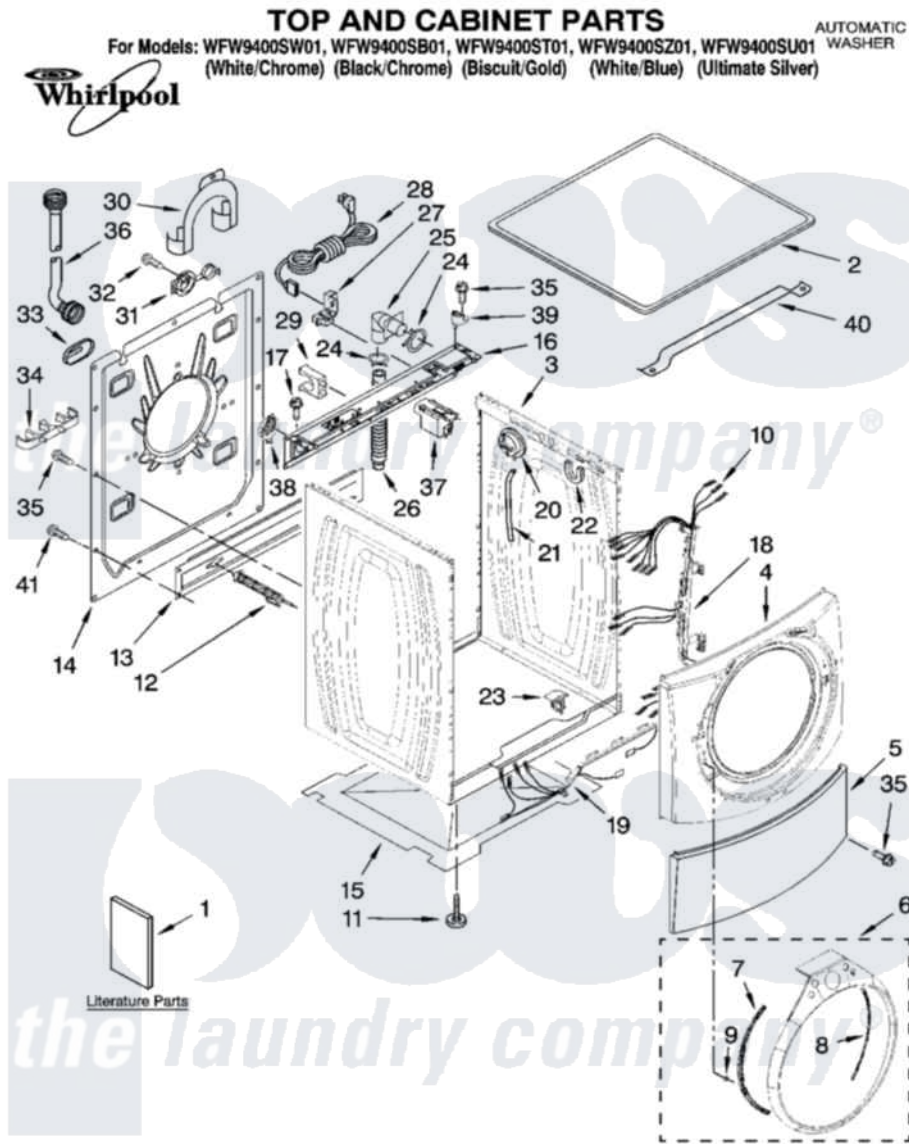

Whirlpool WFW9400SB01 01 - TOP AND CABINET PARTS

Whirlpool Residential Whirlpool WFW9400SB01 Washer Parts Parts Diagram 01 - TOP AND CABINET PARTS
Click on the part number to view part

Item	Original Part Number	Replaced By	Status	Part Description
1	8183052			Use And Care Guide
"	W10168566		Not Available	Tech Sheet
"	8183017		Not Available	Quick Start Guide
"	W10140716		Not Available	Energy Guide
2	8181799	8181641		Top
"	8183061			Top
"	8181800	8181830		Top
"	W10121849	8183007		Top
3	8183144			Cabinet
"	8183212			Cabinet
"	8183213			Cabinet
"	8183214			Cabinet
4	8183151	W10015590		Panel
"	8183215			Panel, Front
"	8183216			Panel, Front
"	8183217			Panel, Front