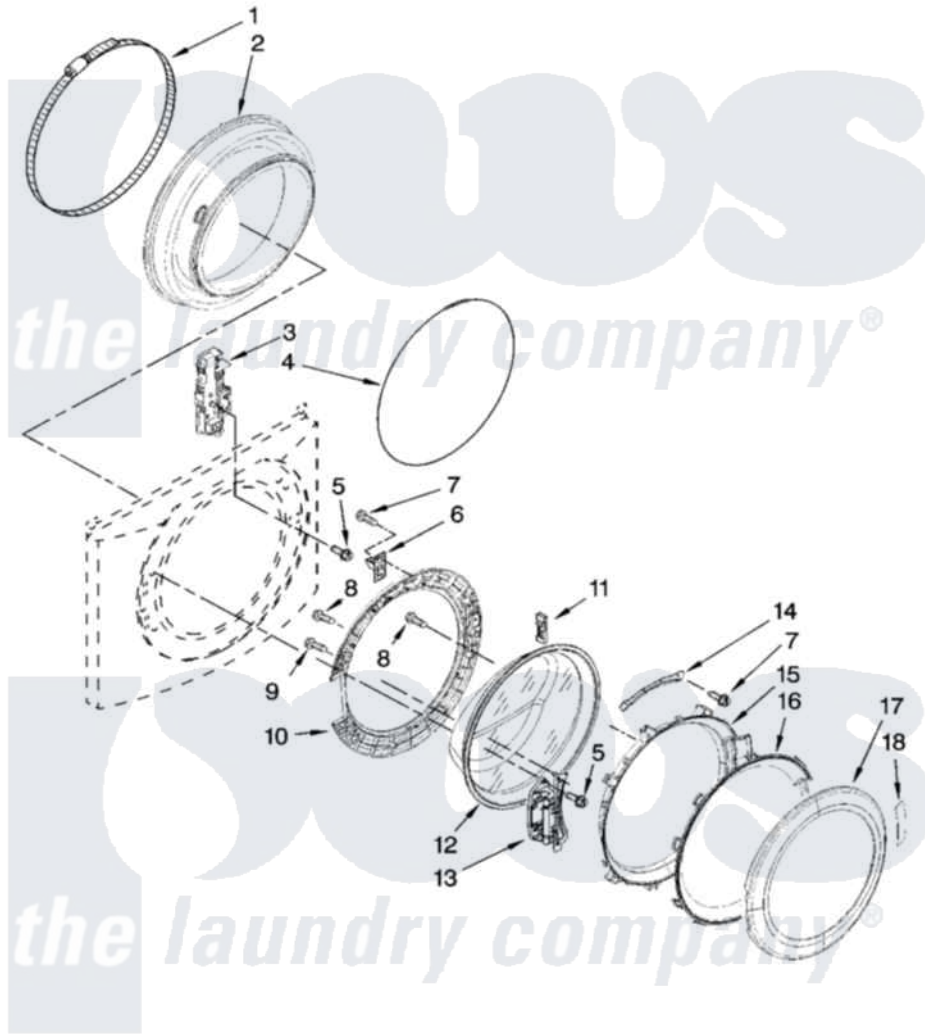

Whirlpool WFW9400SB01 02 - DOOR AND LATCH PARTS

DOOR AND LATCH PARTS

For Models: WFW9400SW01, WFW9400SB01, WFW9400ST01, WFW9400SZ01, WFW9400SU01
(White/Chrome) (Black/Chrome) (Biscuit/Gold) (White/Blue) (Ultimate Silver)

W10169558

3

Whirlpool [Residential Whirlpool WFW9400SB01 Washer Parts](#) Parts Diagram 02 - DOOR AND LATCH PARTS
Click on the part number to view part

Item	Original Part Number	Replaced By	Status	Part Description
1	8182210			Clamp, Bellow
2	8182119			Bellow
3	8183270			Lock, Door
4	8182211			Clamp, Bellow To Front Panel
5	8181760	8540725		Screw
6	8183198	W10217552		Hook, Door
7	8181758	8182214		Screw
8	8181661			Screw, Actuator
9	8181660			Screw
10	8183195			Frame, Door Back Support
11	8181659	W10128586		Clamp, Glass Support
12	8181655			Glass, Door
13	8183202			Hinge, Door
14	8183199	W10295703		Clamp, Glass
15	8183256			Frame, Door Front Support
16	8183255			Screen, Door

17	8183220	W10069120	Trim Ring, Outer Door
"	8183221	W10069160	Ring-Trim
"	8183219		Trim Ring, Outer Door
18	W10121607		Pad, Door Handle