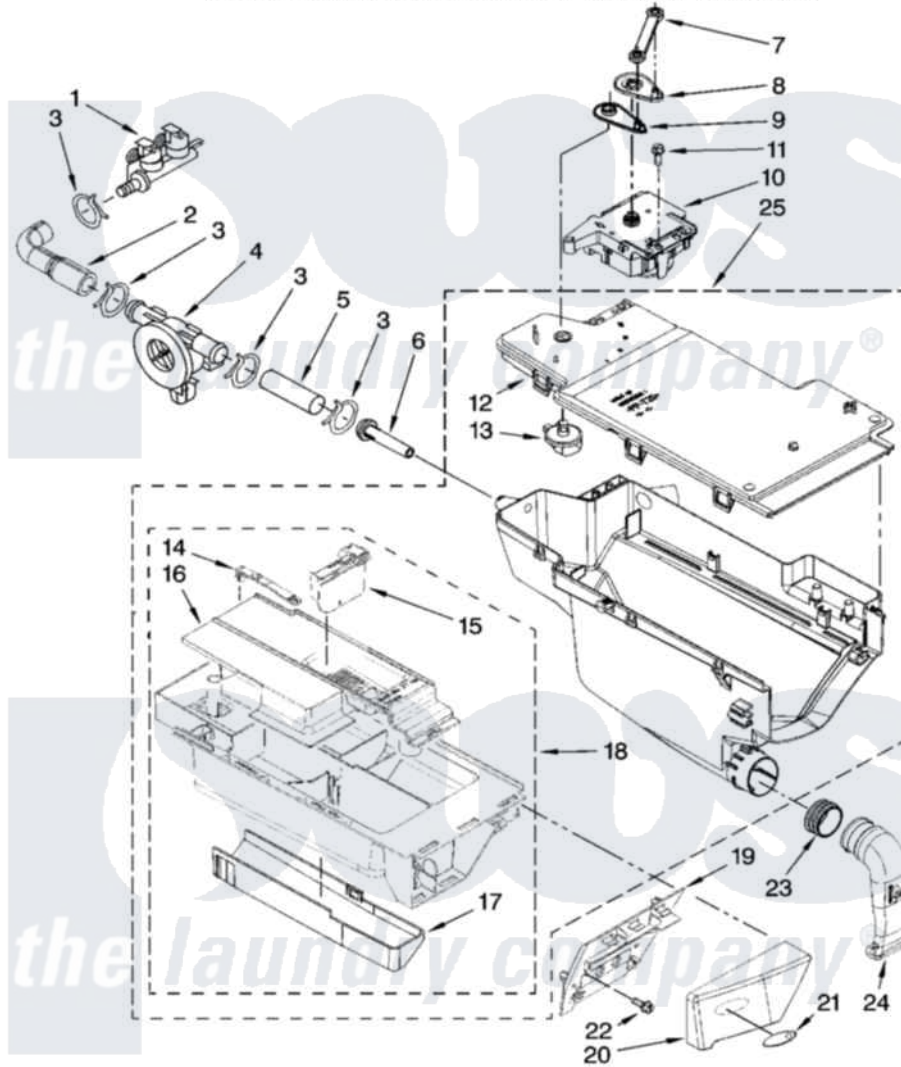

Whirlpool WFW9400SB01 04 - DISPENSER PARTS

DISPENSER PARTS

For Models: WFW9400SW01, WFW9400SB01, WFW9400ST01, WFW9400SZ01, WFW9400SU01
(White/Chrome) (Black/Chrome) (Biscuit/Gold) (White/Blue) (Ultimate Silver)

W10169558

5

Whirlpool [Residential Whirlpool WFW9400SB01 Washer Parts](#) Parts Diagram 04 - DISPENSER PARTS
Click on the part number to view part

Item	Original Part Number	Replaced By	Status	Part Description
1	8182862			Valve, Inlet
2	8183182			Hose, Flowmeter
3	8181751	489503		Clamp
4	8181696	W10110225		Flowmeter
5	8183180			Hose, Inlet Nozzle
6	8183181			Nozzle, Inlet
7	8183183			Lever, Water Distribution
8	8183184			Cam, Actuator
9	8183185	W10161052		Lever, Water Distribution
10	8183186	W10352973		Actuator
11	8181661			Screw, Actuator
12	W10164400			Plate, Distribution
13	8181712			Nozzle, Distribution
14	8181721			Hook, Drawer
15	W10121596			Separator, With Selection Slider
16	W10121861			Syphon, Bleach/Softener

17	8183179		Cover, Detergent Drawer
18	8183174		Drawer, Detergent
19	W10156617		Bracket, Handle Fixation
20	8183234	280214	Handle
"	8183235	280215	Handle
"	8183236	280216	Handle
"	8183237	280217	Handle
21	8183253		Medallion
22	8182214		Screw
23	8181747		Seal
24	8181718		Tube, Dispenser To Bellow
25	W10169232		Dispenser, Complete