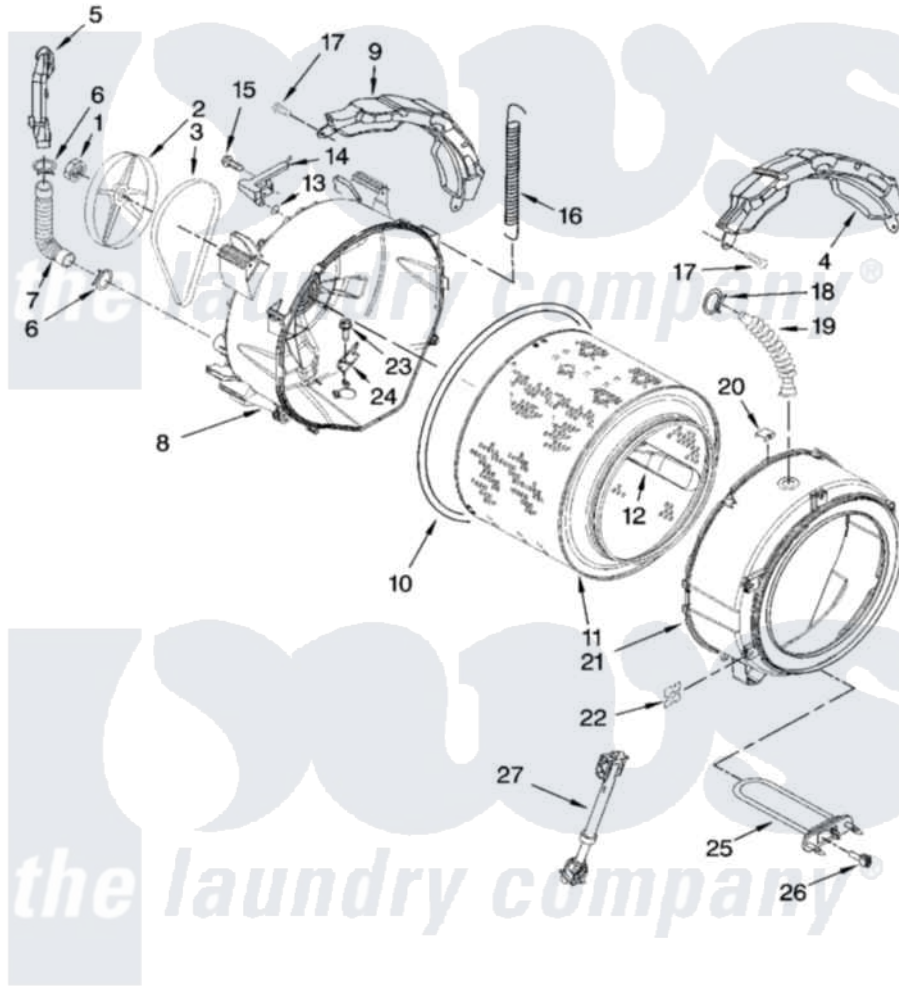

Whirlpool WFW9400SB01 05 - TUB AND BASKET PARTS

TUB AND BASKET PARTS

For Models: WFW9400SW01, WFW9400SB01, WFW9400ST01, WFW9400SZ01, WFW9400SU01
(White/Chrome) (Black/Chrome) (Biscuit/Gold) (White/Blue) (Ultimate Silver)

W10169558

7

Whirlpool Residential Whirlpool WFW9400SB01 Washer Parts Parts Diagram 05 - TUB AND BASKET PARTS
Click on the part number to view part

Item	Original Part Number	Replaced By	Status	Part Description
1	8181672	W10283361		Nut, Pulley
2	8182650			Pulley
3	8183269	W10388414		Belt
4	8181645	W10008880		Counterweight, Front
5	8181744			Pipe, Ventilation
6	8181746	W10208156		Clamp
7	8181743			Hose, Exhaust
8	8181666	W10253866		Tub-Outer
9	8181644			Counterweight, Rear
10	8181673			Gasket, Tub
11	8182247	W10269756		Basket
12	8182233			Baffle, Basket
13	8181748	W10250553		O-Ring, Air Trap
14	8181731			Airtrap
15	8181785			Screw
16	8182814			Spring, Suspension

17	8181647	W10182109	Screw-Kit
18	8181742	3367052	Clamp, Hose
19	8183187	8540015	Hose, Exhaust
20	8181667	8540092	Clamp, Tub
21	8182312	285981	Tub-Outer
22	8182512		Nut, Push-In
23	8182214		Screw
24	8181686	W10250558	Bracket, Heater Support
25	8182666		Element, Heating
26	8181705		Ntc
27	8182812		Shock Absorber