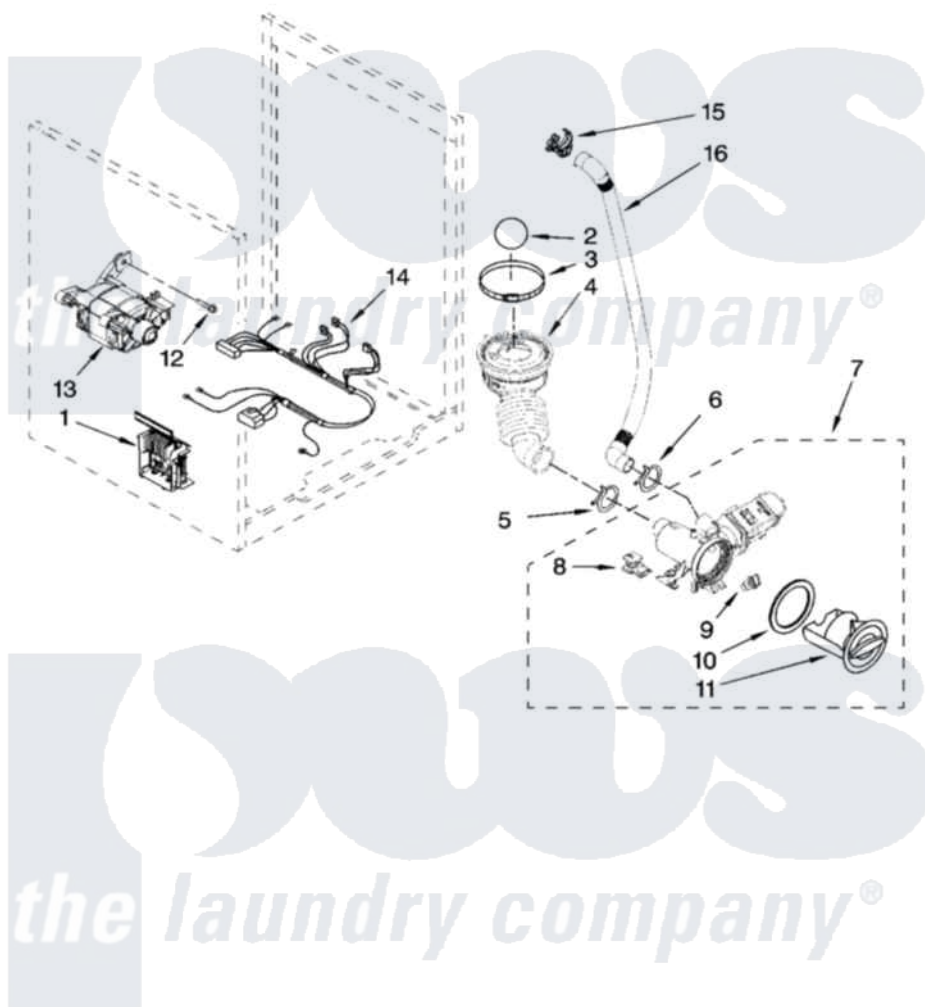

Whirlpool WFW9400SB01 06 - PUMP AND MOTOR PARTS, OPTIONAL PARTS (NOT INCLUDED)

PUMP AND MOTOR PARTS

For Models: WFW9400SW01, WFW9400SB01, WFW9400ST01, WFW9400SZ01, WFW9400SU01
(White/Chrome) (Black/Chrome) (Biscuit/Gold) (White/Blue) (Ultimate Silver)

W10169558

9

Whirlpool [Residential Whirlpool WFW9400SB01 Washer Parts](#) Parts Diagram 06 - PUMP AND MOTOR PARTS, OPTIONAL PARTS (NOT INCLUDED).
Click on the part number to view part

| Item | Original Part Number | Replaced By | Status | Part Description |
|------|---------------------------|-------------------------|--------|----------------------|
| 1 | 8183196 | | | Motor Control Unit |
| 2 | W10121657 | | | Ball |
| 3 | 8181734 | 696392 | | Hose Clamp |
| 4 | 8181732 | | | Hose, Tub To Pump |
| 5 | 8181753 | 285655 | | Clamp, Hose |
| 6 | 8181752 | 3367052 | | Clamp, Hose |
| 7 | 8182821 | 280187 | | Pump-Water |
| 8 | 8182820 | | | Grommet, Damper |
| 9 | 8182816 | | | Grommet, Damper |
| 10 | 8181736 | | | Seal, Filter Cap |
| 11 | 8183027 | | | Cap, Filter |
| 12 | W10128585 | | | Bolt, Motor |
| 13 | 8182793 | | | Motor, Drive |
| 14 | 8183188 | | | Harness, Motor |
| 15 | 8182209 | | | Retainer, Drain Hose |

| | | | |
|----|-------------------------|---------------------------|---|
| 16 | 8181740 | W10003250 | Hose, Drain-Inner |
| | 72017 | | Paint, Touch-Up |
| " | 72032 | | Paint, Touch-Up |
| " | 4392899 | | Paint, Touch-Up |
| " | 8212605 | | Paint, Pressurized Spray |
| " | 350938 | | Paint, Pressurized Spray B |
| " | 350930 | | Paint, Pressurized Spray B |
| " | 786020 | Not Available | PAINT, PRESSURIZED SPRAY (12 oz.) (Black) |
| " | 4392901 | | Paint, Pressurized Spray |
| " | 799344 | | Paint, Touch-Up) |
| " | 786032 | | Refinishing Material |
| " | 4392900 | | Paint, Bulk) |
| " | BLANK | Not Available | ACCESSORY PARTS |
| " | 285863 | | Water System Parts |
| " | 4396899 | 8212452 | Guard-Rear |
| " | 38005 | 8541503 | Kit, Stack Assembly |