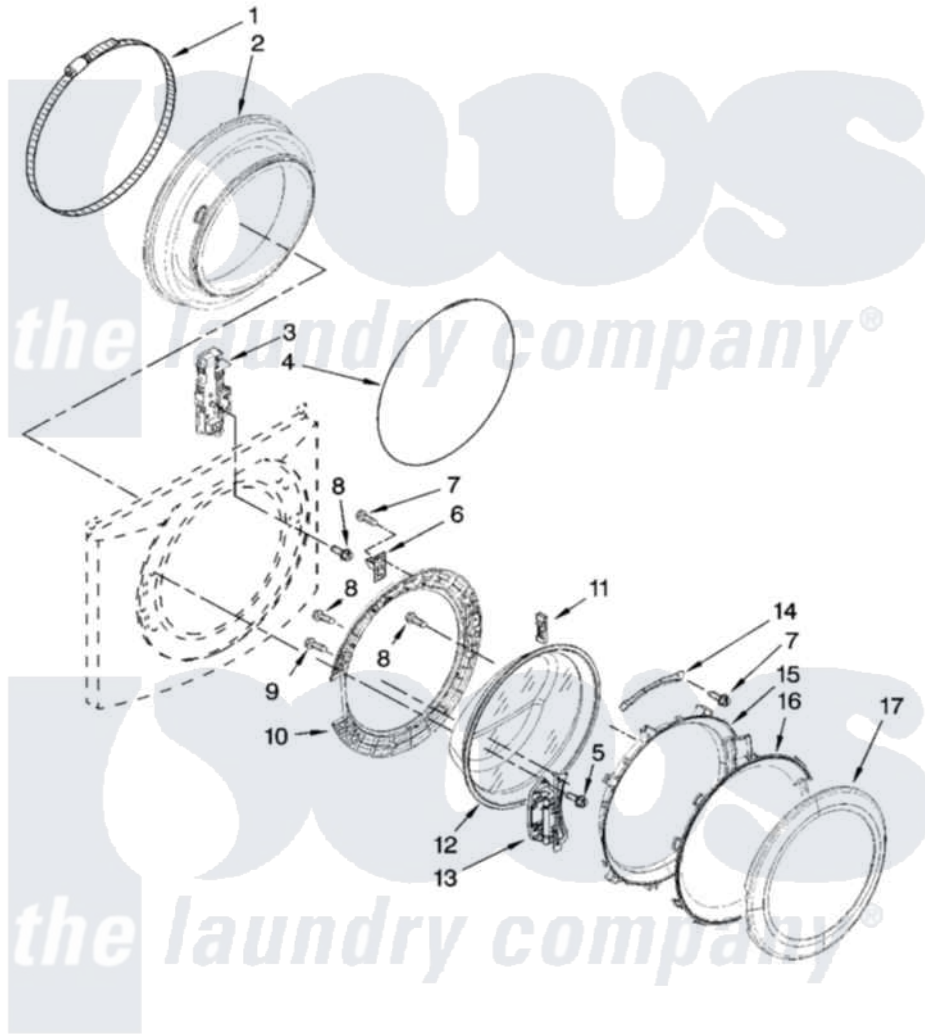

Whirlpool WFW9400SB02 02 - DOOR AND LATCH PARTS

DOOR AND LATCH PARTS

For Models: WFW9400SW02, WFW9400SB02, WFW9400ST02, WFW9400SZ02, WFW9400SU02
(White/Chrome) (Black/Chrome) (Biscuit/Gold) (White/Blue) (Ultimate Silver)

W10252274

3

Whirlpool [Residential Whirlpool WFW9400SB02 Washer Parts](#) Parts Diagram 02 - DOOR AND LATCH PARTS
Click on the part number to view part

Item	Original Part Number	Replaced By	Status	Part Description
1	8182210			Clamp, Bellow
2	8182119			Bellow
3	8183270			Lock, Door
4	8182211			Clamp, Bellow To Front Panel
5	8181760	8540725		Screw
6	8183198	W10217552		Hook, Door
7	8181758	8182214		Screw
8	8181661			Screw, Actuator
9	8181660			Screw
10	8183195			Frame, Door Back Support
11	8181659	W10128586		Clamp, Glass Support
12	8181655			Glass, Door
13	8183202			Hinge, Door
14	8183199	W10295703		Clamp, Glass
15	8183256			Frame, Door Front Support
16	8183255			Screen, Door

17	W10189784	W10069120	Trim Ring, Outer Door
"	W10189786	W10069160	Ring-Trim
"	W10189787	W10069150	Ring-Trim