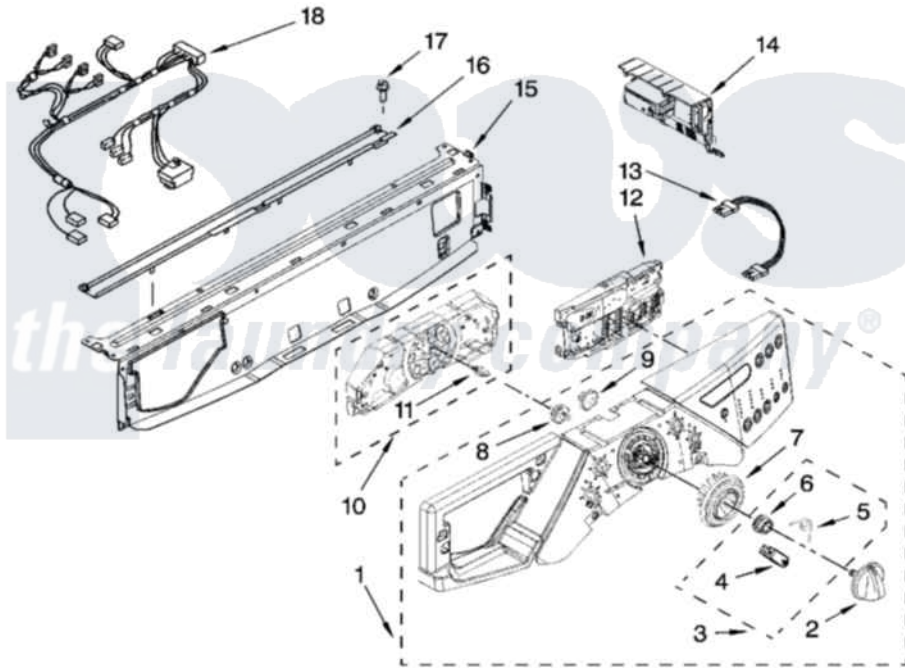

Whirlpool WFW9400SB02 03 - CONTROL PANEL PARTS

CONTROL PANEL PARTS

For Models: WFW9400SW02, WFW9400SB02, WFW9400ST02, WFW9400SZ02, WFW9400SU02
(White/Chrome) (Black/Chrome) (Biscuit/Gold) (White/Blue) (Ultimate Silver)

Whirlpool [Residential Whirlpool WFW9400SB02 Washer Parts](#) Parts Diagram 03 - CONTROL PANEL PARTS
Click on the part number to view part

Item	Original Part Number	Replaced By	Status	Part Description
1	8183229			Panel, Control
"	8183230			Panel, Control
"	8183231			Panel, Control
"	8183232			Panel, Control
"	8183233			Panel, Control
2	W10131369			Knob, Control
"	W10131370			Knob, Control
"	W10131372			Knob, Control
"	W10131373			Knob, Control
"	W10131371			Knob, Control
3	W10133927			Wheel, Detent Kit
4	W10131661	W10133927		Wheel, Detent Kit
5	W10131377	W10133927		Wheel, Detent Kit
6	W10131378	W10133927		Wheel, Detent Kit
7	W10131376	W10012410		Knob, Light Ring
8	W10131381			Wheel, Encoder

9	W10131382	W10012440	Retainer-Snap
10	W10164402		User Interface, Center
11	8183177		Adapter, Encoder Wheel
12	W10191964	W10319813	Control-Elec
13	W10168511	8183254	Harness, Wiring
14	8183259		Microcomputer, Machine Control
15	8183203	W10059240	Brace, Front Top
16	8183204		Channel, Water
17	8181756	488729	Screw
18	8183266		Harness, Wiring