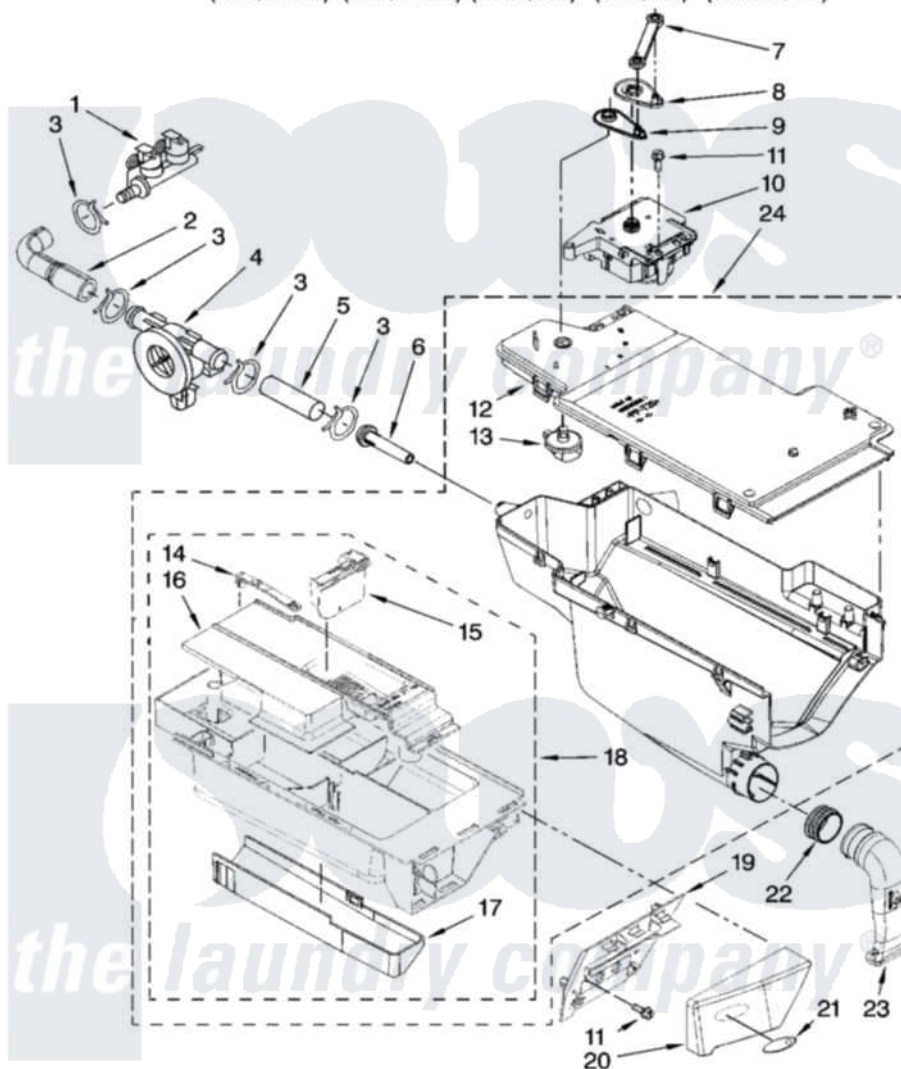

# Whirlpool WFW9400SB02 04 - DISPENSER PARTS

## DISPENSER PARTS

For Models: WFW9400SW02, WFW9400SB02, WFW9400ST02, WFW9400SZ02, WFW9400SU02  
(White/Chrome) (Black/Chrome) (Biscuit/Gold) (White/Blue) (Ultimate Silver)

W10252274

5

Whirlpool [Residential Whirlpool WFW9400SB02 Washer Parts](#) Parts Diagram 04 - DISPENSER PARTS  
Click on the part number to view part

Item	Original Part Number	Replaced By	Status	Part Description
1	<a href="#">8182862</a>			Valve, Inlet
2	<a href="#">8183182</a>			Hose, Flowmeter
3	8181751	<a href="#">489503</a>		Clamp
4	8181696	<a href="#">W10110225</a>		Flowmeter
5	<a href="#">8183180</a>			Hose, Inlet Nozzle
6	<a href="#">8183181</a>			Nozzle, Inlet
7	<a href="#">8183183</a>			Lever, Water Distribution
8	<a href="#">8183184</a>			Cam, Actuator
9	<a href="#">W10161052</a>			Lever, Water Distribution
10	8183186	<a href="#">W10352973</a>		Actuator
11	<a href="#">8181661</a>			Screw, Actuator
12	<a href="#">W10164400</a>			Plate, Distribution
13	<a href="#">8181712</a>			Nozzle, Distribution
14	<a href="#">8181721</a>			Hook, Drawer
15	<a href="#">W10121596</a>			Separator, With Selection Slider
16	<a href="#">W10121861</a>			Syphon, Bleach/Softener

17	<a href="#">8183179</a>		Cover, Detergent Drawer
18	<a href="#">8183174</a>		Drawer, Detergent
19	<a href="#">W10156617</a>		Bracket, Handle Fixation
20	8183234	<a href="#">280214</a>	Handle
"	8183235	<a href="#">280215</a>	Handle
"	8183236	<a href="#">280216</a>	Handle
"	8183237	<a href="#">280217</a>	Handle
21	<a href="#">8183253</a>		Medallion
22	<a href="#">8181747</a>		Seal
23	<a href="#">8181718</a>		Tube, Dispenser To Bellow
24	<a href="#">W10169232</a>		Dispenser, Complete