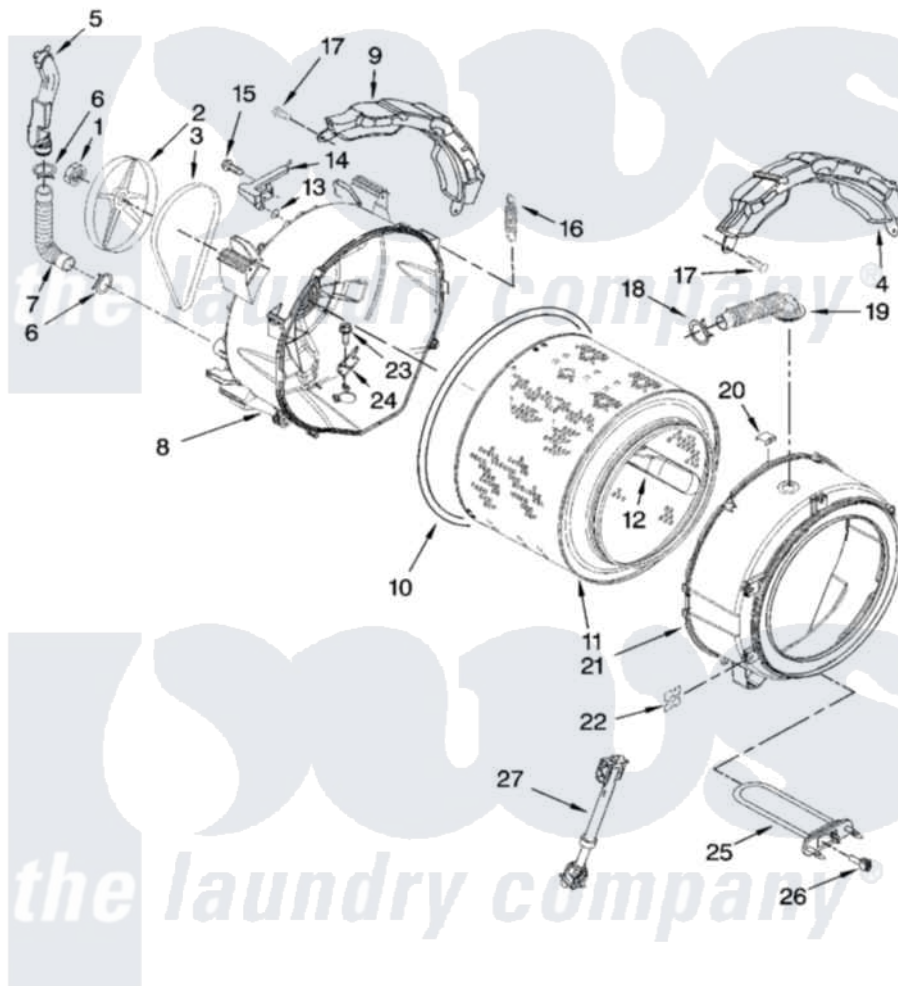

Whirlpool WFW9400SB02 05 - TUB AND BASKET PARTS

TUB AND BASKET PARTS

For Models: WFW9400SW02, WFW9400SB02, WFW9400ST02, WFW9400SZ02, WFW9400SU02
(White/Chrome) (Black/Chrome) (Biscuit/Gold) (White/Blue) (Ultimate Silver)

W10252274

7

Whirlpool [Residential Whirlpool WFW9400SB02 Washer Parts](#) Parts Diagram 05 - TUB AND BASKET PARTS
Click on the part number to view part

Item	Original Part Number	Replaced By	Status	Part Description
1	8181672	W10283361		Nut, Pulley
2	8182650			Pulley
3	8181670	W10388414		Belt
4	8181645	W10008880		Counterweight, Front
5	W10253670			Pipe, Ventilation
6	W10208156			Clamp
7	8181743			Hose, Exhaust
8	W10253856	W10253866		Tub-Outer
9	8181644			Counterweight, Rear
10	8181673			Gasket, Tub
11	W10250648	W10269756		Basket
12	W10250572			Baffle, Tub
13	W10250553			O-Ring, Air Trap
14	8181731			Airtrap
15	8181785			Screw
16	8182814			Spring, Suspension

17	8181647	W10182109	Screw-Kit
18	8181742	3367052	Clamp, Hose
19	8183187	8540015	Hose, Exhaust
20	8181667	8540092	Clamp, Tub
21	8182312	285981	Tub-Outer
22	8182512		Nut, Push-In
23	8182214		Screw
24	W10250558		Bracket, Heater Support
25	8182666		Element, Heating
26	8181705		Ntc
27	8182812		Shock Absorber